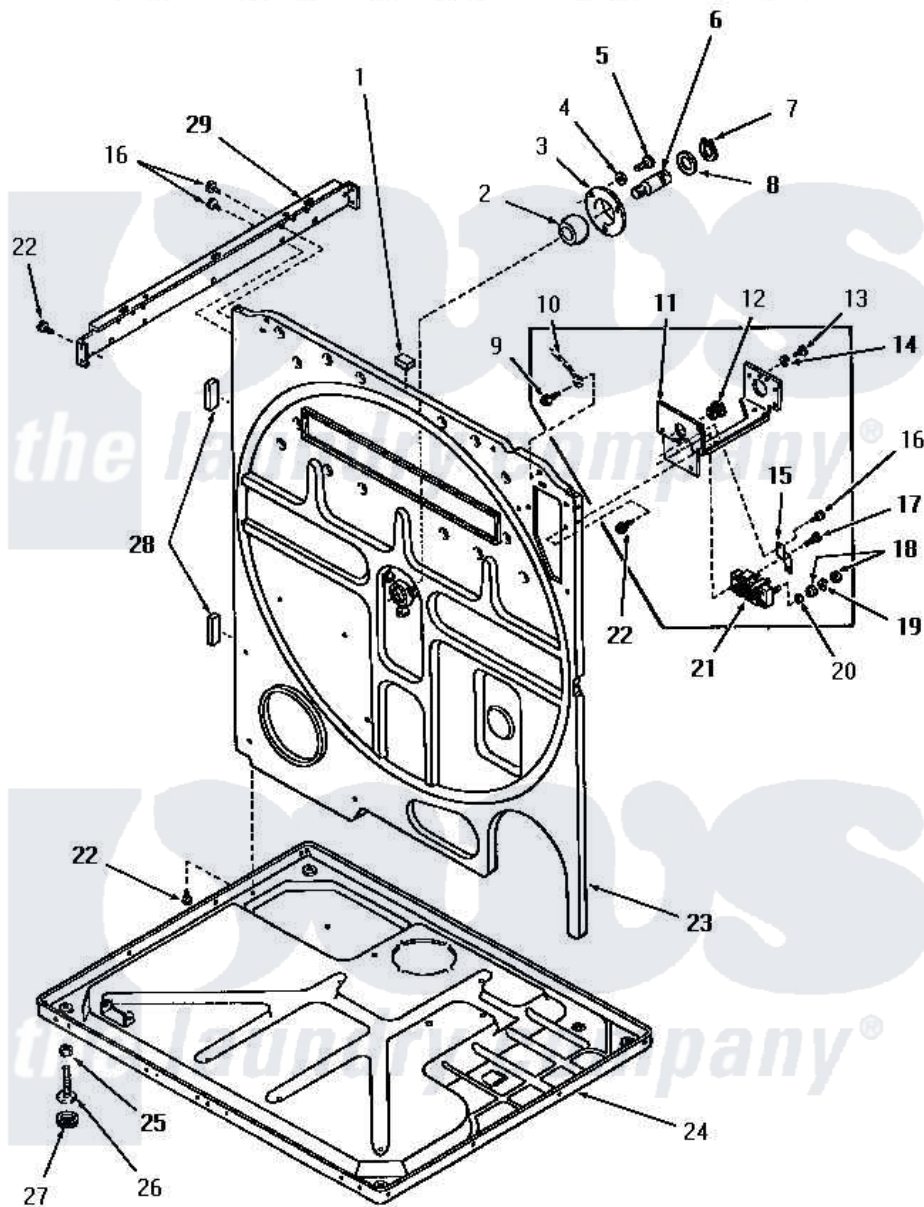

Amana FE4171 11 - REAR FRAME AND FRAME BASE

Amana Residential Amana FE4171 Washer Parts Parts Diagram 11 - REAR FRAME AND FRAME BASE
 Click on the part number to view part

Item	Original Part Number	Replaced By	Status	Part Description
1	54024		Not Available	BUMPER
2	Y52079			Bearing, Drum Shaft
3	51826		Not Available	COVER,BEARING
4	03189			LoCkwasher, 1/4 Std-C P
5	53589	8204624		Bolt
6	53132		Not Available	SHAFT,DRUM
7	70061			Ring, Retaining
8	Y52564			Washer
9	51784		Not Available	SCREW,10B-16 X 1/2 HEX
10	Y00000000		Not Available	SEE NOTE GROUND WIRE, GREEN
11	Y52110		Not Available	TERMINAL BLOCK BRACKET
12	52113			Relief, Strain
13	52909			Screw, 10B-16 X 1/2 HeX
14	51474		Not Available	WASHER,13/64IDX1/2ODX.
15	53950		Not Available	STRAP,GROUND
16	51780	3390631		Screw, 10-16 X 3/8

17	Q6535		Not Available	SCREW, 10B-16 X 3/4 ROU
18	Q6163		Not Available	NUT
19	51474		Not Available	WASHER, 13/64IDX1/2ODX.
20	Q6623		Not Available	WASHER
21	50854	33001244		Block, Terminal
22	25723	27001200		Screw
23	52574		Not Available	FRAME, REAR
24	Y52572		Not Available	FRAME BASE
25	52794	62739		Nut, Lock
26	Y52696	Y305086		Adjustable Leg And Nut
27	70282	Y314137		Foot, Rubber
28	20354		Not Available	BUMPER PAD
29	51818		Not Available	SUPPORT CHANNEL, RIGHT OR LEFT