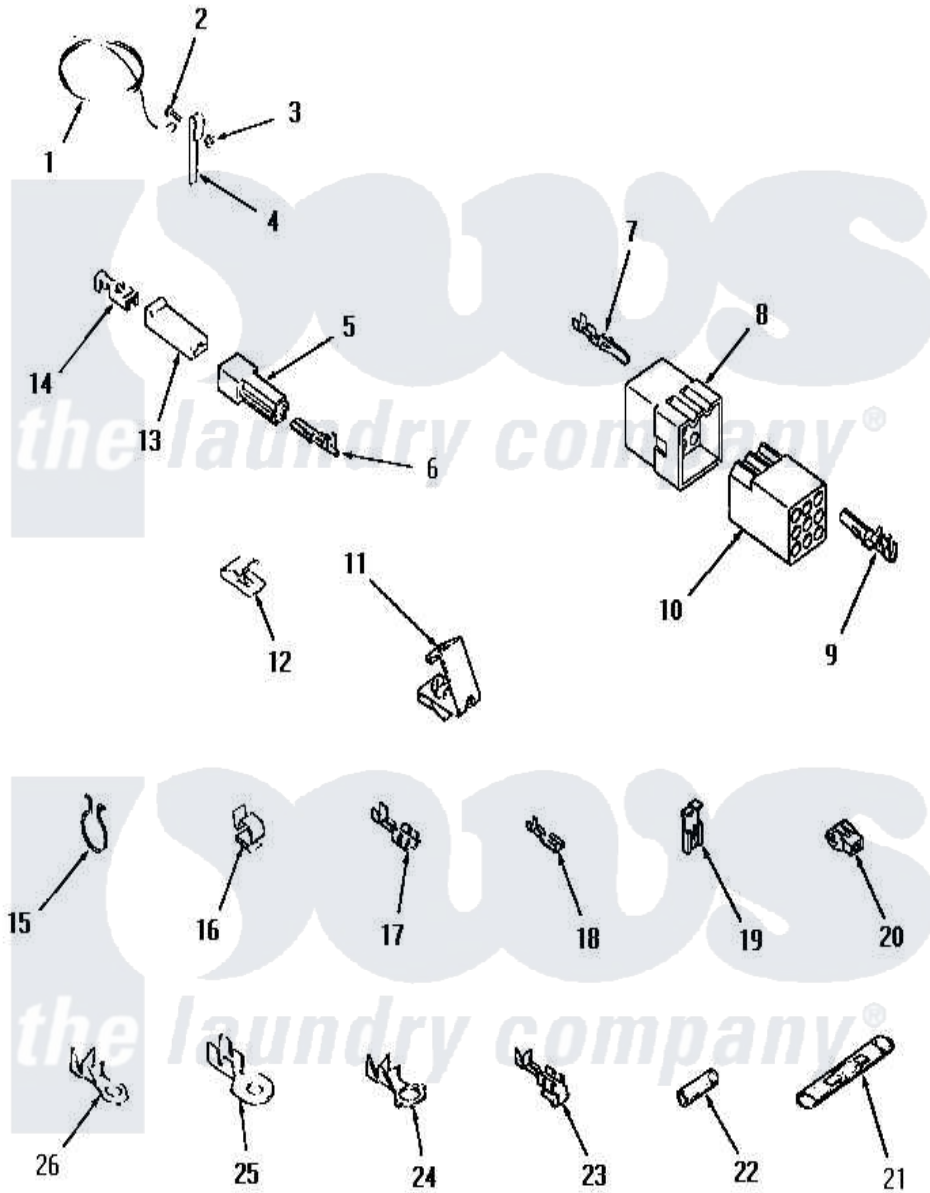

Amana FE4171 12 - WIRE AND TERMINALS

Amana [Residential Amana FE4171 Washer Parts](#) Parts Diagram 12 - WIRE AND TERMINALS
 Click on the part number to view part

Item	Original Part Number	Replaced By	Status	Part Description
1	Y21429		Not Available	GROUND WIRE
2	21431		Not Available	ROUND HEAD SCREW
3	Y20276		Not Available	NUT
4	21430		Not Available	STRAP,GROUND
5	90788		Not Available	HOUSING,TAB
6	00133			Terminal, Tab-1/4 Male
7	Y00127			Terminal, Pin-1/8 Male
8	54522			Plug, Nylon
9	Y00128			Terminal, Pin-1/8 Femal
10	54523		Not Available	RECEPTACLE,12 CIRCUIT-
11	00158		Not Available	GROUND CLIP
12	21312	51291		Clip, Wire
13	90789			Connector
14	Y00115			Lock In Spade Terminal (18 Gaug (1/4 Inch-(1) 18 Gauge Wire)
15	51291			Clip, Wire

16	21036		Clip, Cable
17	Y00119	Not Available	SPADE TERMINAL(18 GAUGE) (1/4 INCH-(1) 18 GAUGE WIRE)
18	00112		Terminal, Spade-3/16 Fe
19	Y00120		Terminal, Flag-1/4 Fema
20	70210	Not Available	INSULATOR,BLUE
21	21091	Not Available	CONNECTOR TWO 1/4 INCH MALE
22	Y21365	503670	Sleeve Insulator
23	Y00114		Spade Terminal
24	Y00113	Not Available	TERMINAL,RING-1/4 STUD
25	Y00111		Ring Terminal No.10 No.10 18 Gauge Wires Or
26	00110		No.10 18 Gauge Wire
NI	20680	Not Available	18 GAUGE WIRE
"	20679	Not Available	WIRE, 12 GAUGE