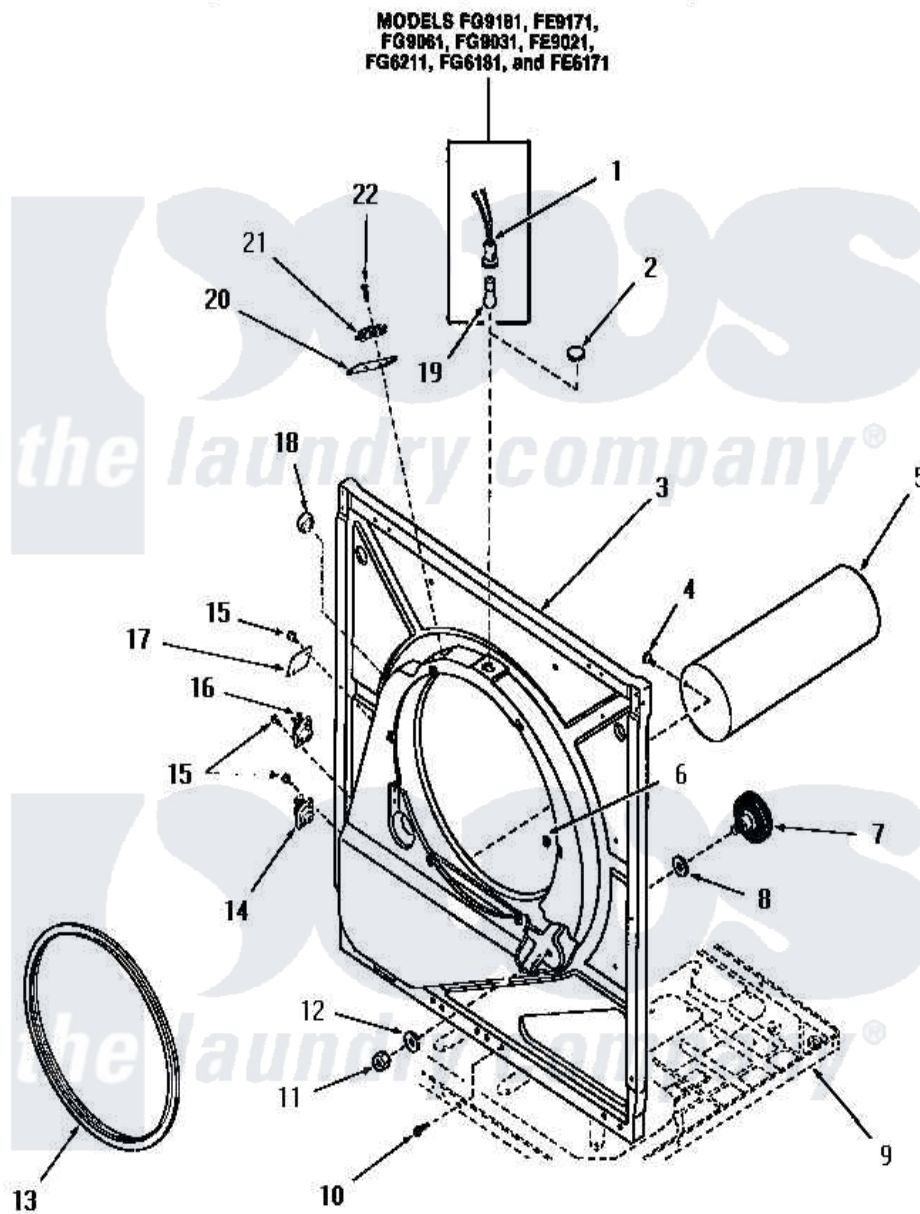

Amana FE4230 06 - FRONT FRAME AND AIR SHROUD

Amana Residential Amana FE4230 Washer Parts Parts Diagram 06 - FRONT FRAME AND AIR SHROUD
Click on the part number to view part

Item	Original Part Number	Replaced By	Status	Part Description
1	Y0054609	M0270519		Washer
2	54610		Not Available	PLUG BUTTON
3	51850		Not Available	FRONT FRAME AND AIR SHROUD
4	52150	489464		Screw
5	51821		Not Available	EXHAUST DUCT
6	52865		Not Available	SPEED NUT
7	53555	56285		Roller Cylinder
8	52123			Washer
9	Y00000000		Not Available	SEE NOTE FRAME BASE
10	25723	27001200		Screw
11	52124		Not Available	NUT
12	52122			Washer
13	51789	660658		Clamp, Motor Mounting 343481 685441
14	54736			Thermostat
15	23222	3177991		Screw

16	54737		Thermostat
17	52550	Not Available	COVER PLATE
18	Y0053719	Not Available	CAPILLARY & SUCTION LINE ASSY
19	Y54608	31001575	Bulb, Cylinder Light
20	52112		Insulation
21	Y51143	Not Available	SWITCH
22	51783		Screw, 6b-20 X 7/8 HeX