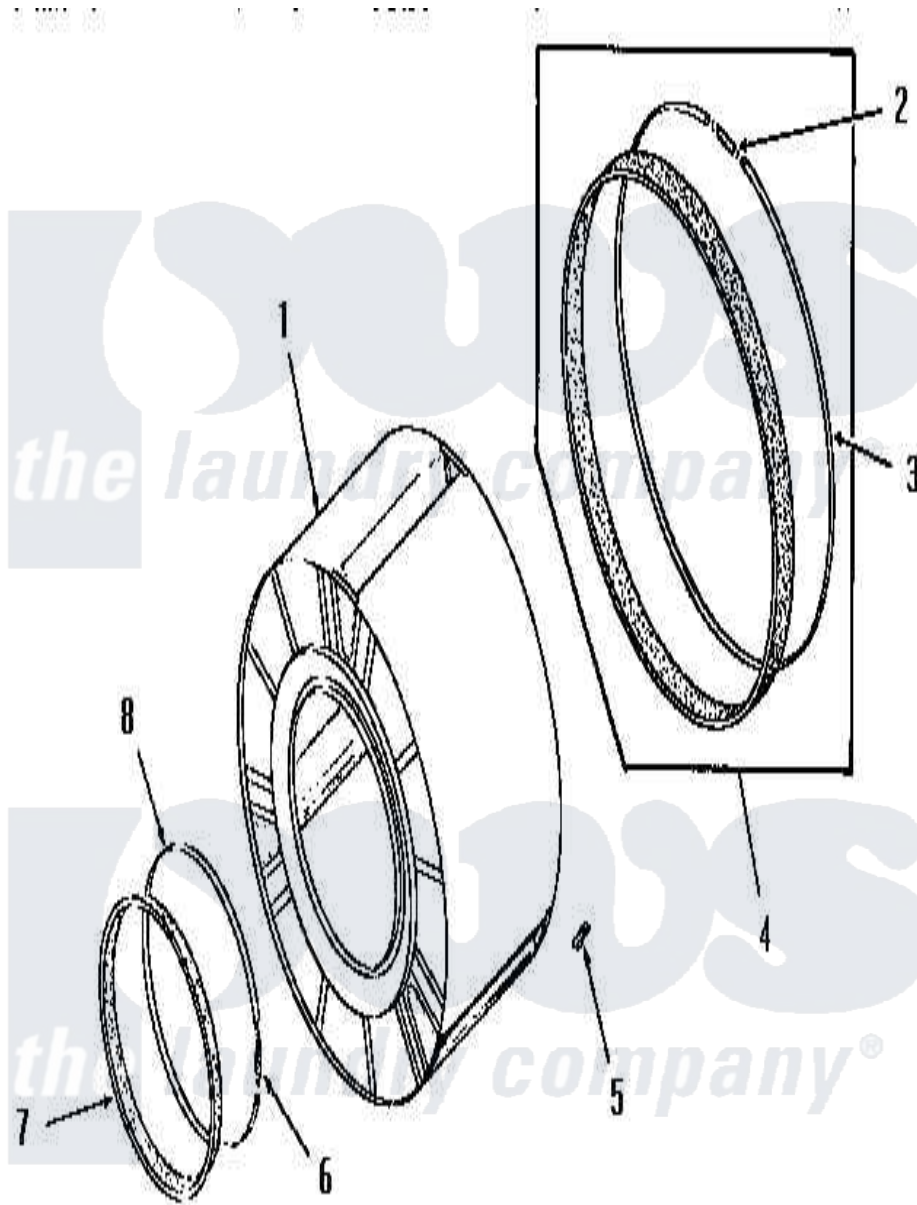

Amana FE4231 02 - CLOTHES DRUM

Amana [Residential Amana FE4231 Washer Parts](#) Parts Diagram 02 - CLOTHES DRUM
 Click on the part number to view part

Item	Original Part Number	Replaced By	Status	Part Description
1	53137	53137ENG		50/50 Solder
2	52130	502496		Adapter, Strain Relief
3	50781			Strap, Seal
4	51883A			Assembly, Seal
5	51201		Not Available	CLIP
6	50168			Spring
7	51881			Seal, Front
8	50169			Strap, Retainer