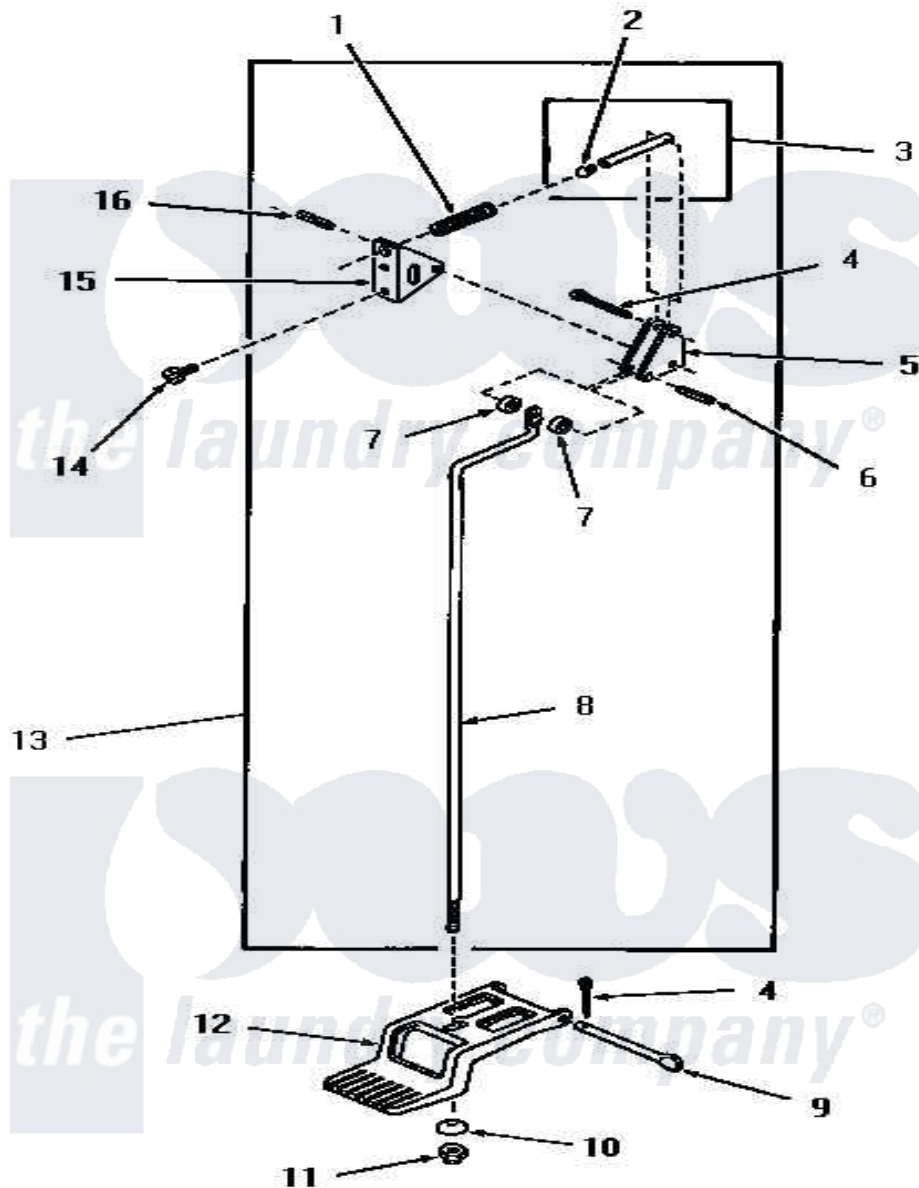

Amana FE4231 04 - DOOR RELEASE

Amana Residential Amana FE4231 Washer Parts Parts Diagram 04 - DOOR RELEASE
 Click on the part number to view part

Item	Original Part Number	Replaced By	Status	Part Description
1	51065		Not Available	DOOR RELEASE SPRING
2	51786		Not Available	PLUG
3	51841		Not Available	DOOR RELEASE PIN ASSEMBLY
4	02578			Pin, Cotter
5	51041		Not Available	DOOR RELEASE LEVER
6	51161		Not Available	PIN,ROLL 1/8 X 3/4
7	51121			Door Release Spacer
8	51837		Not Available	DOOR RELEASE ROD
9	51045		Not Available	PEDAL HINGE PIN
10	51046		Not Available	NYLON WASHER
11	51271		Not Available	NUT
12	51802			Pedal, Foot
13	51844		Not Available	DOOR RELEASE ASSEMBLY
14	51246		Not Available	SCREW
15	51052		Not Available	DOOR RELEASE BRACKET
16	51161		Not Available	PIN,ROLL 1/8 X 3/4