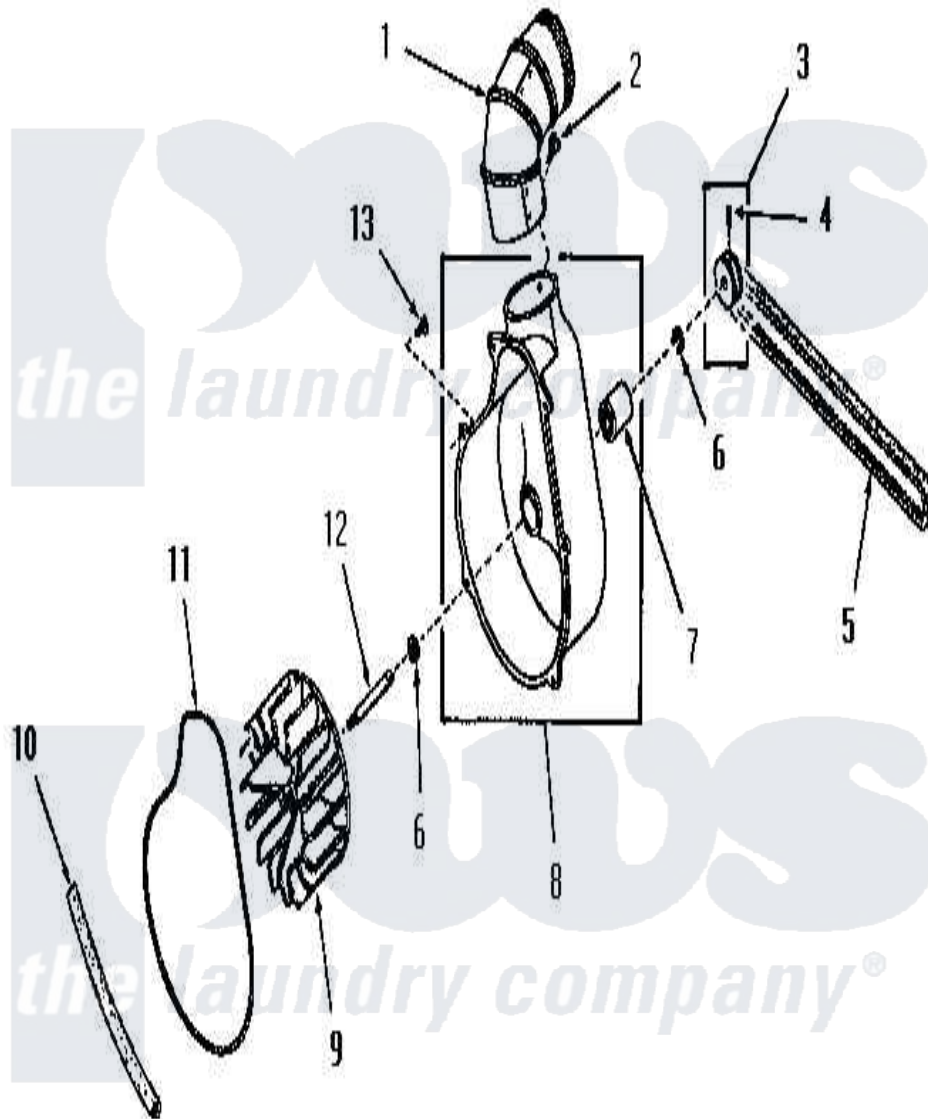

# Amana FE4231 05 - EXHAUST FAN

Amana [Residential Amana FE4231 Washer Parts](#) Parts Diagram 05 - EXHAUST FAN  
 Click on the part number to view part

Item	Original Part Number	Replaced By	Status	Part Description
1	Y0052707	<a href="#">31986601B</a>		Switch, Rocker
2	23222	<a href="#">3177991</a>		Screw
3	53521		Not Available	ASSY,PULLEY
4	<a href="#">02771</a>			Screw, 1/4-20 x 3/8 Hex S
5	<a href="#">51994</a>			Belt
6	<a href="#">52549</a>			Washer, 501 ID X3/4 Odx
7	51991		Not Available	BEARING
8	51946		Not Available	HOUSING,BLOWER
9	90585		Not Available	IMPELLER
10	<a href="#">51790</a>			Seal
11	<a href="#">51791</a>			Gasket, Housing
12	53519		Not Available	EXHAUST FAN SHAFT
13	51784		Not Available	SCREW, 10B-16 X 1/2 HEX