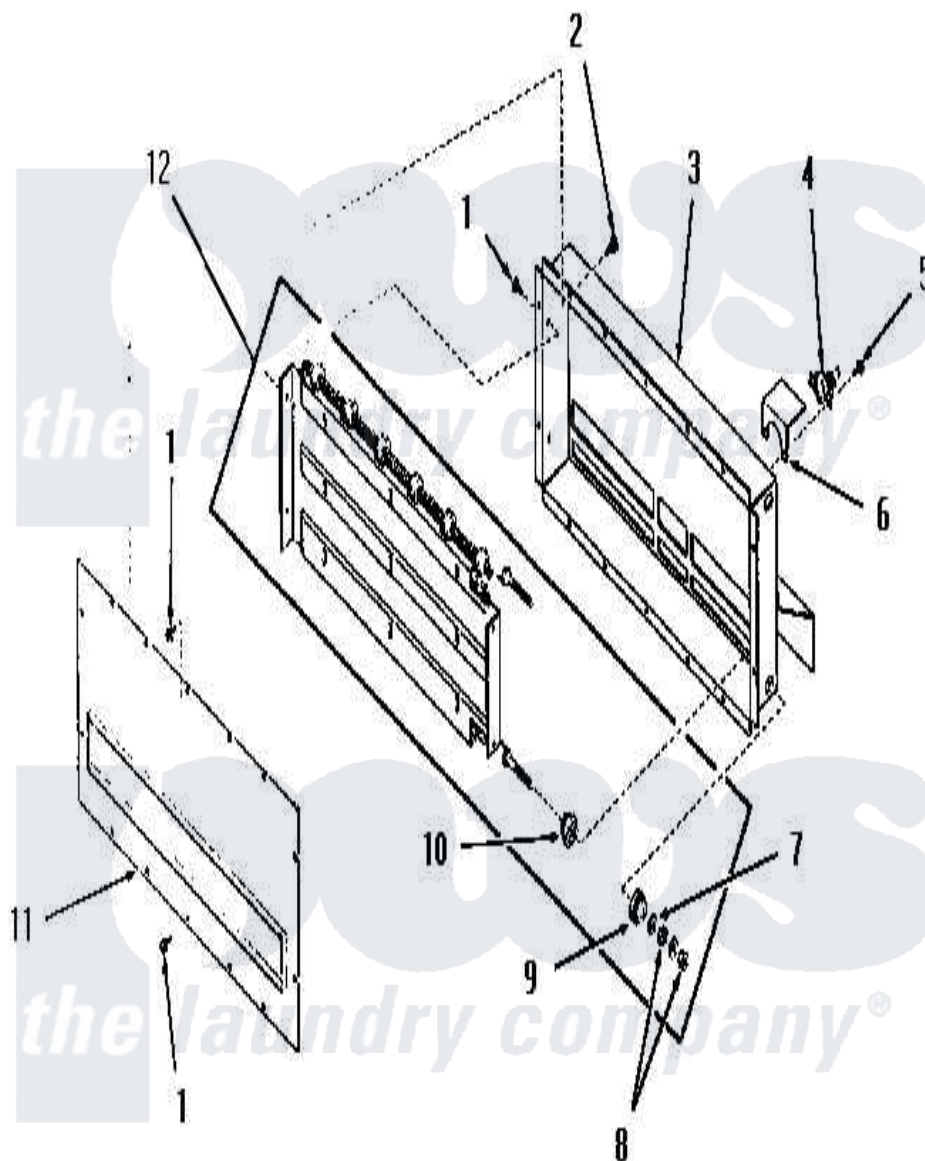

# Amana FE4231 07 - HEATER BOX

Amana [Residential Amana FE4231 Washer Parts](#) Parts Diagram 07 - HEATER BOX  
 Click on the part number to view part

| Item | Original Part Number  | Replaced By              | Status        | Part Description          |
|------|-----------------------|--------------------------|---------------|---------------------------|
| 1    | 51780                 | <a href="#">3390631</a>  |               | Screw, 10-16 X 3/8        |
| 2    | 25723                 | <a href="#">27001200</a> |               | Screw                     |
| 3    | Y51876                |                          | Not Available | HEATER BOX AND SHIELD     |
| 4    | <a href="#">55523</a> |                          |               | Thermostat                |
| 5    | 23222                 | <a href="#">3177991</a>  |               | Screw                     |
| 6    | 52117                 |                          | Not Available | THERMOSTAT SHIELD         |
| 7    | 54523                 |                          | Not Available | RECEPTACLE,12 CIRCUIT-    |
| 8    | 54531                 |                          | Not Available | NUT                       |
| 9    | 51145                 |                          | Not Available | INSULATOR                 |
| 10   | <a href="#">51146</a> |                          |               | Insulator                 |
| 11   | 51867                 |                          | Not Available | HEATER BOX COVER<br>PLATE |
| 12   | Y52626                |                          | Not Available | ELEMENT,HEATER-240V       |
| "    | 52608                 |                          | Not Available | ELEMENT,HEATER-230V       |
| "    | 52306                 |                          | Not Available | ELEMENT,HEATER-208V       |