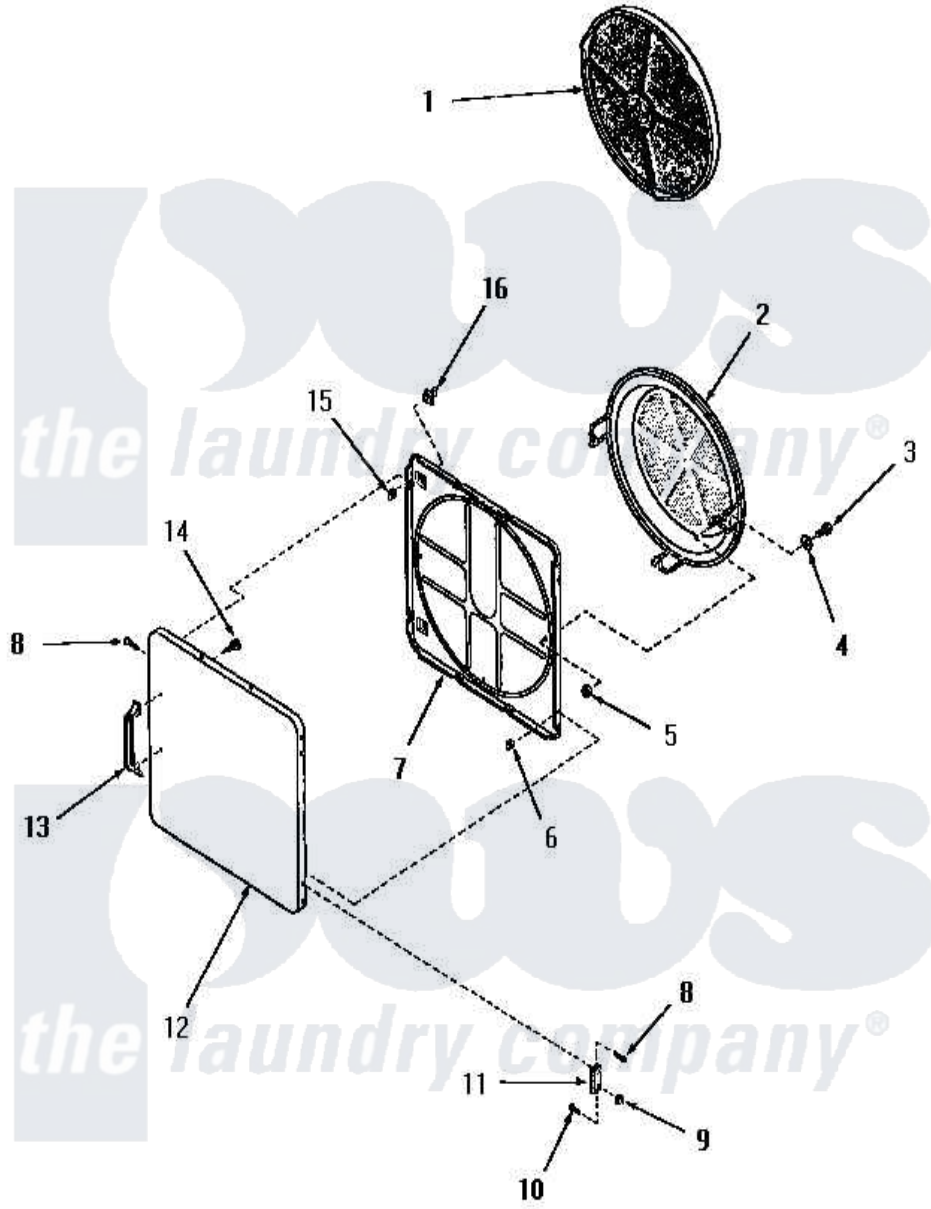

# Amana FE4231 08 - LOADING DOOR

Amana [Residential Amana FE4231 Washer Parts](#) Parts Diagram 08 - LOADING DOOR  
 Click on the part number to view part

| Item | Original Part Number  | Replaced By              | Status        | Part Description             |
|------|-----------------------|--------------------------|---------------|------------------------------|
| 1    | 53002                 |                          | Not Available | NO LONGER AVAILABLE          |
| 2    | 54731                 | <a href="#">54-731</a>   |               | Bake Element                 |
| 3    | <a href="#">02422</a> |                          |               | Screw, 1/4-20 X 1/2 HeX      |
| 4    | Q6275                 |                          | Not Available | WASHER                       |
| 5    | 52566                 | <a href="#">27001225</a> |               | Nut, Jam Mid Lock 1/4-20     |
| 6    | 52865                 |                          | Not Available | SPEED NUT                    |
| 7    | 54665                 | <a href="#">54-665</a>   |               | Bake Element                 |
| 8    | 52864                 | <a href="#">500226</a>   |               | Screw, 8b-16 x 5/8 Tap       |
| 9    | 51236                 | <a href="#">488130</a>   |               | Nut                          |
| 10   | <a href="#">22649</a> |                          |               | Screw, 8-32 X 13/32 FI       |
| 11   | <a href="#">70014</a> |                          |               | Hinge                        |
| 12   | 55902W                |                          | Not Available | OUTER DOOR PANEL, WHITE      |
| "    | 55902A                |                          | Not Available | DOOR, UNSHADED               |
| "    | 55902C                |                          | Not Available | OUTER DOOR PANEL, COPPERTONE |
| "    | 55902H                |                          | Not Available | DOOR, UNSHADED               |