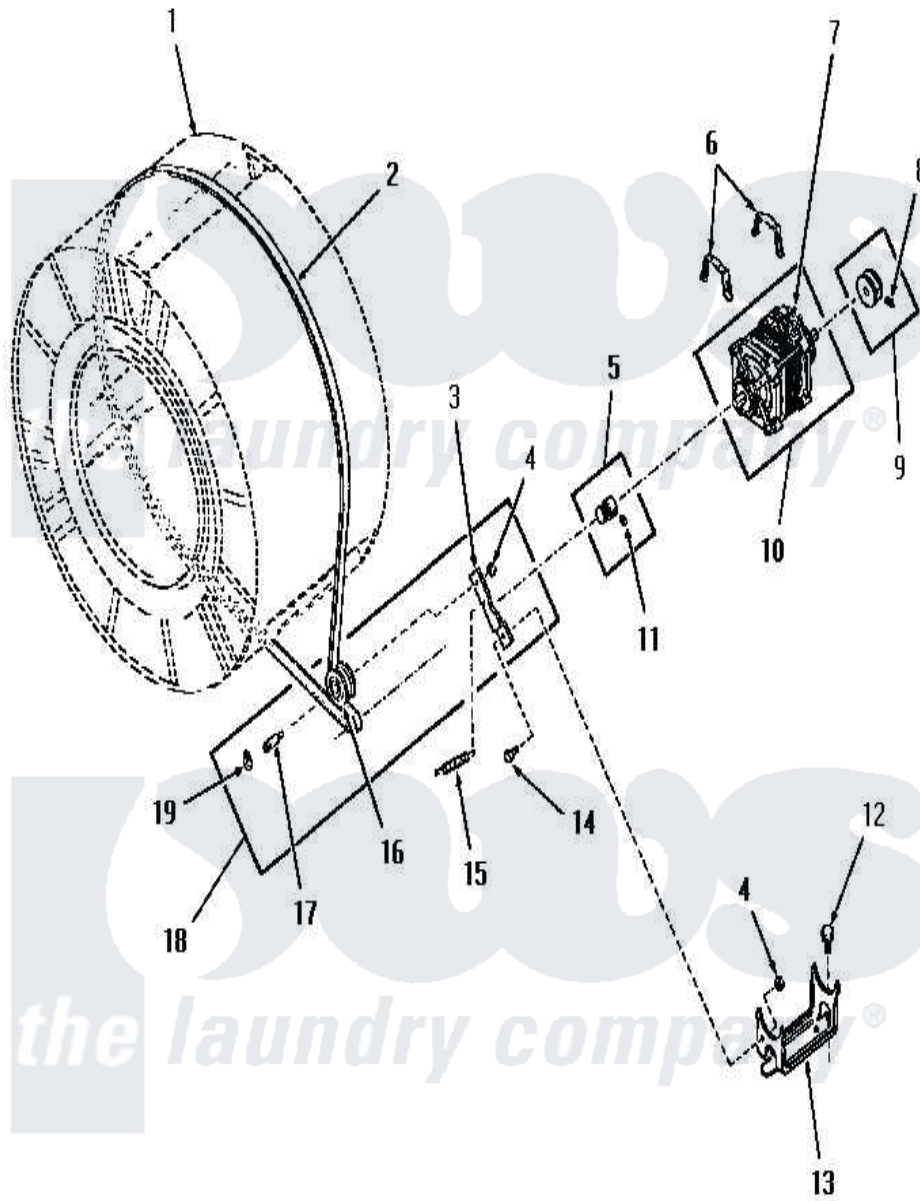

Amana FE4231 09 - MOTOR, IDLER AND BELT

Amana Residential Amana FE4231 Washer Parts Parts Diagram 09 - MOTOR, IDLER AND BELT
 Click on the part number to view part

Item	Original Part Number	Replaced By	Status	Part Description
1	Y00000000		Not Available	SEE NOTE CLOTHES DRUM
2	52556			Belt
3	54410		Not Available	LEVER, IDLER
4	52566	27001225		Nut, Jam Mid Lock 1/4-20
5	52593		Not Available	ASSY, MOTOR PULLEY
6	51789	660658		Clamp, Motor Mounting 343481 685441
7	Y00000000		Not Available	SEE NOTE MOTOR SWITCH, WESTINGHOUSE - (NOT REPLACEABLE)
"	53226		Not Available	SWITCH, MOTOR
"	53249		Not Available	SWITCH
8	02771			Screw, 1/4-20 x 3/8 Hex S
9	53522			Pulley, Motor
10	52697		Not Available	MOTOR
11	52906		Not Available	SETSCREW
12	23928		Not Available	CAP SCREW AND LOCKWASHER

13	51824	Not Available	MOUNT,MOTOR
14	52567		Bolt, Shoulder
15	52323		Spring
16	Y54414		Assembly, Wheel And Bearing
17	54411	Not Available	SHAFT,IDLER LEVER
18	54415	Not Available	LEVER,IDLER
19	23748		Ring, Retaining