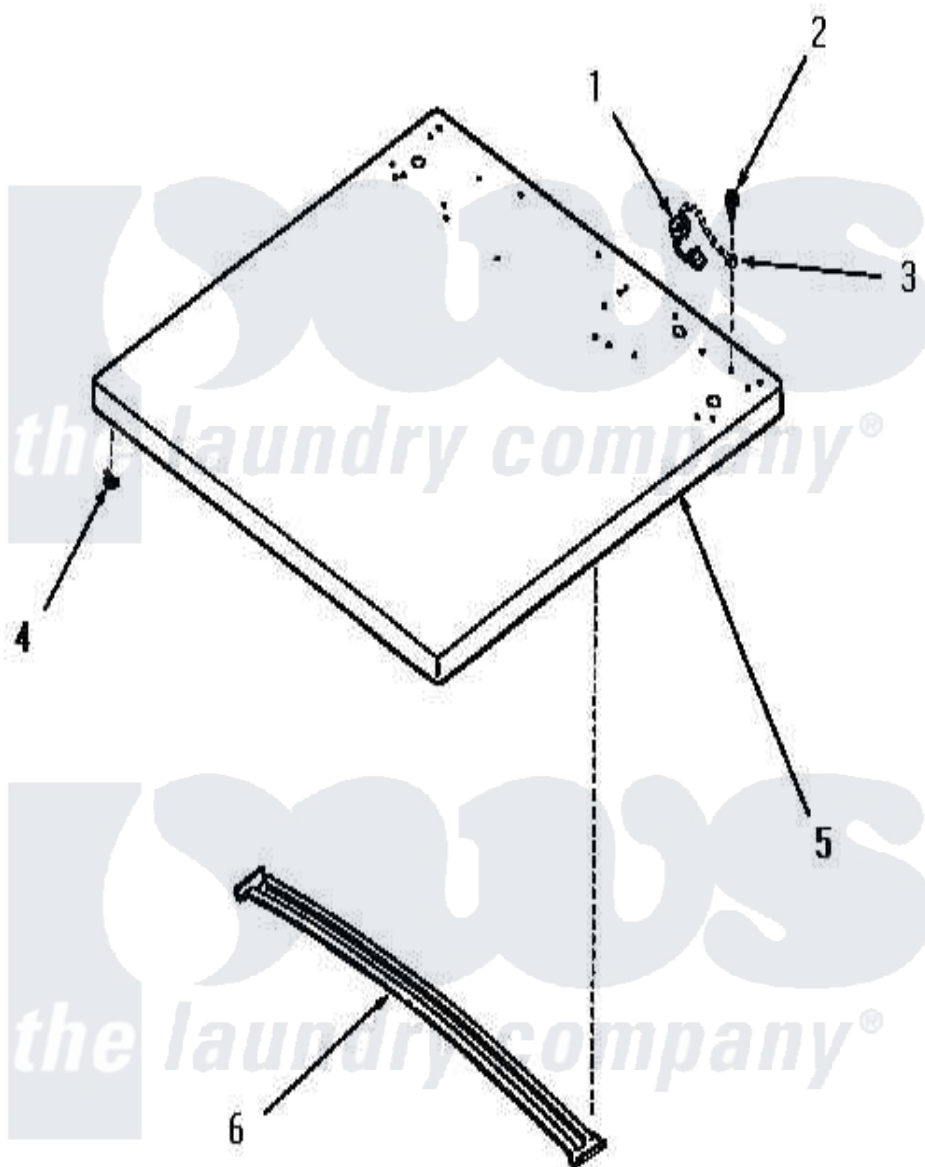

Amana FE6030 01 - CABINET TOP

Amana Residential Amana FE6030 Washer Parts Parts Diagram 01 - CABINET TOP
 Click on the part number to view part

Item	Original Part Number	Replaced By	Status	Part Description
1	52151		Not Available	RELIEF, STRAIN
2	51924			Screw, 10-24 X 1/2 HeX
3	Y00000000		Not Available	SEE NOTE GROUND WIRE, GREEN
4	23007		Not Available	CAGED NUT
5	55866W		Not Available	CABINET TOP, WHITE
"	55866H		Not Available	CABINET TOP, HARVEST GOLD
"	55866C		Not Available	CABINET TOP, COPPERTONE
"	55866A		Not Available	CABINET TOP, AVOCADO
6	Y55860		Not Available	TOP BRACE