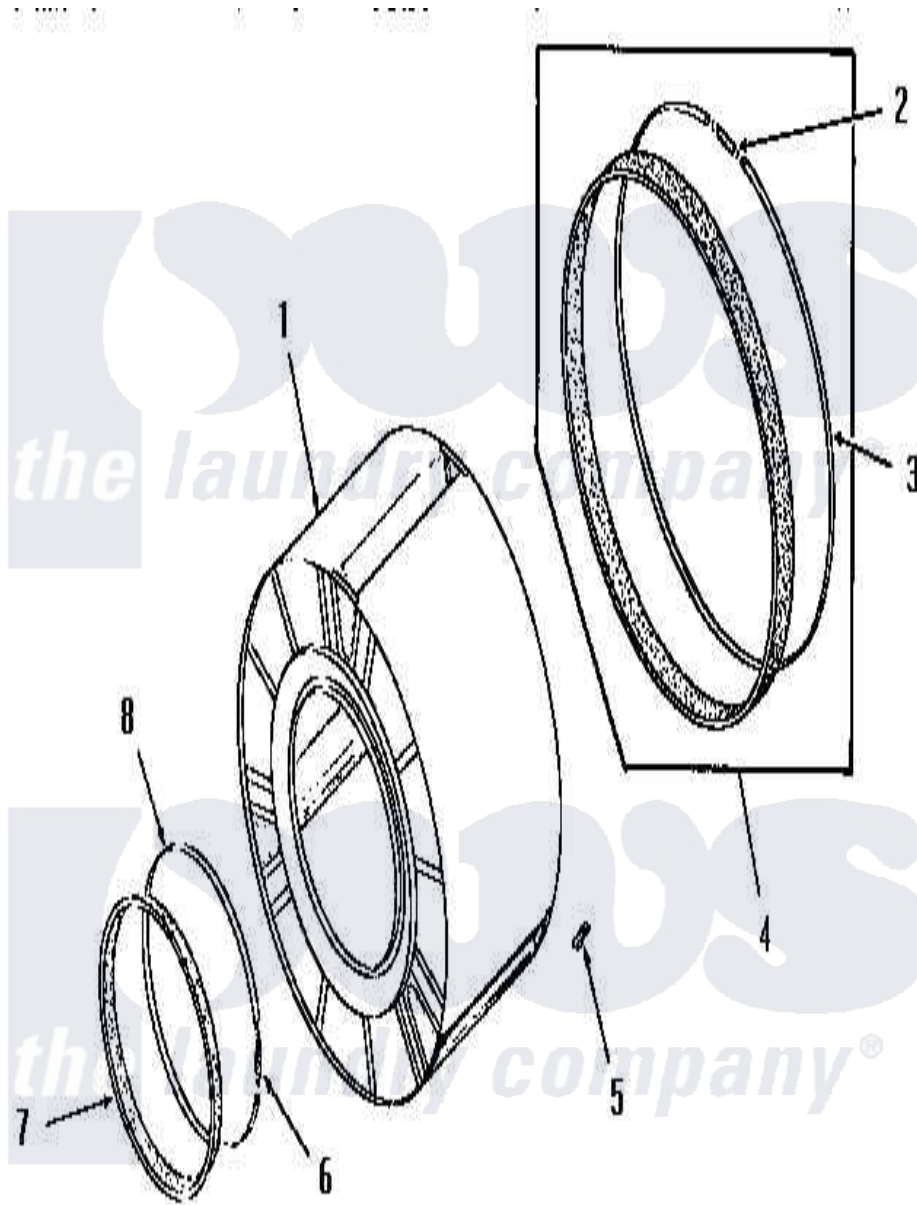

Amana FE6030 02 - CLOTHES DRUM

Amana [Residential Amana FE6030 Washer Parts](#) Parts Diagram 02 - CLOTHES DRUM
 Click on the part number to view part

Item	Original Part Number	Replaced By	Status	Part Description
1	53135			Assembly, Drum
2	52130	502496		Adapter, Strain Relief
3	50781			Strap, Seal
4	51883A			Assembly, Seal
5	51201		Not Available	CLIP
6	50168			Spring
7	51881			Seal, Front
8	50169			Strap, Retainer