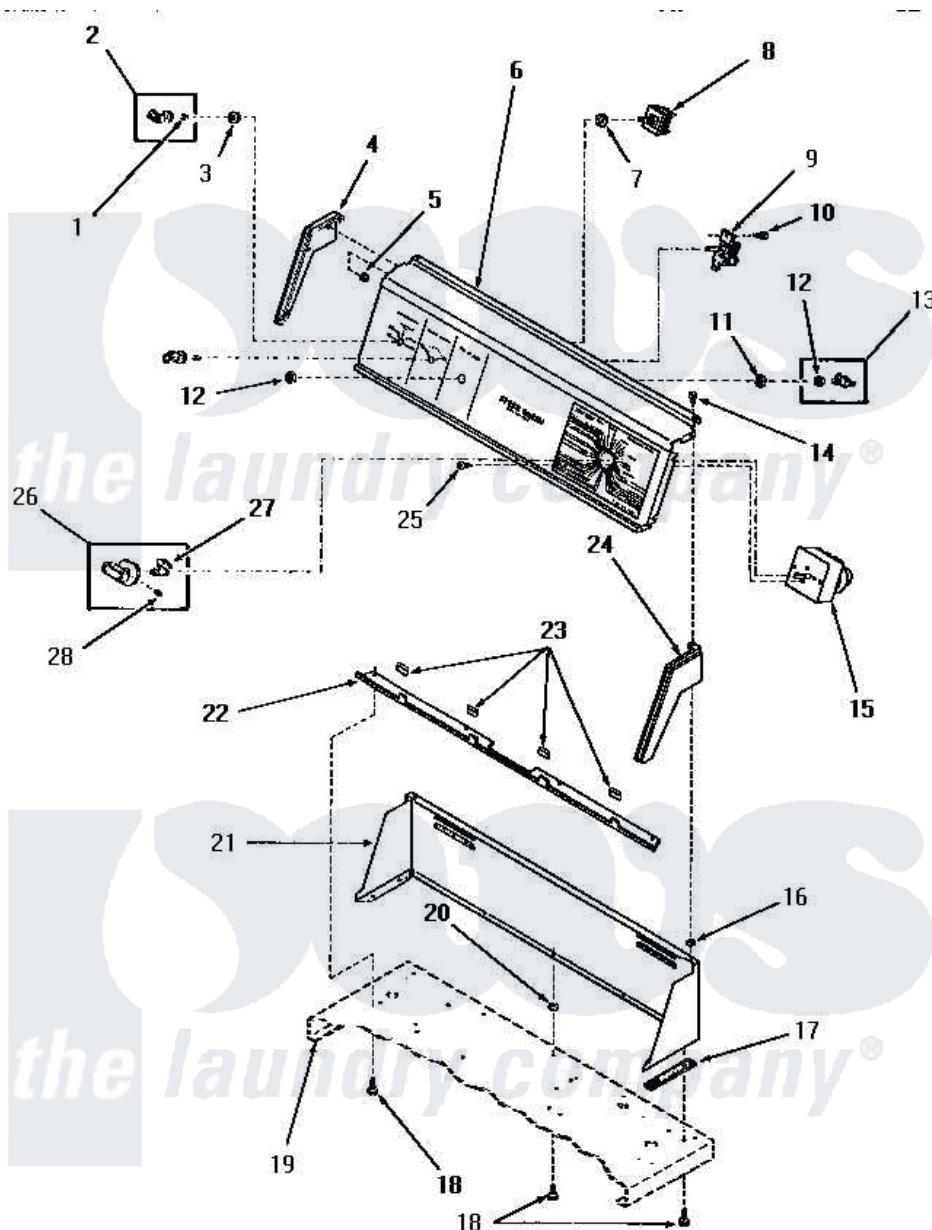

# Amana FE6030 03 - CONTROL PANEL, CONTROL HOOD AND CONTROLS

Amana Residential Amana FE6030 Washer Parts Parts Diagram 03 - CONTROL PANEL, CONTROL HOOD AND CONTROLS

[Click on the part number to view part](#)

Item	Original Part Number	Replaced By	Status	Part Description
1	23392		Not Available	CLIP FOR 26816 KNOB
2	<a href="#">26816</a>			Assembly, Knob-Switch
3	<a href="#">24205</a>			Nut, Knurled 3/8-24
4	25124		Not Available	CONTROL HOOD END, LEFT
5	25126	<a href="#">5303284616</a>		Clip
6	55883		Not Available	PANEL,CONTROL
7	<a href="#">91176</a>			Lockwasher, 3/8 Intshkp
8	52623	<a href="#">58032</a>		Switch
9	53516		Not Available	BUZZER
10	23962	<a href="#">W10116760</a>		Screw
11	25820		Not Available	LOCKWASHER,1/2 INT SHK
12	<a href="#">52947</a>			Nut, Hex 15/32-32
13	55882	<a href="#">55882P</a>		Assembly- Switch
14	25232		Not Available	SCREW,8AB-18X7/8 OVAL
15	53466		Not Available	TIMER
16	<a href="#">24522</a>			Nut, Speed-8ab-18 C1995

17	23028		Not Available	GASKET,CONTROL BOX END
18	55985	<a href="#">W10116760</a>		Screw
19	Y00000000		Not Available	SEE NOTE CABINET TOP
20	23425		Not Available	WASHER,7/32IDX7/16ODX.
21	55906A		Not Available	CONTROL HOOD, AVOCADO
"	55906H		Not Available	CONTROL HOOD, HARVEST GOLD
"	55906W		Not Available	CONTROL HOOD, WHITE
22	52912		Not Available	PANEL SUPPORT BRACKET
23	24859		Not Available	SLEEVE,SUPPORT ANGLE
24	25123		Not Available	CONTROL HOOD END, RIGHT
25	<a href="#">70212</a>			Screw, 8-32 X 5/32 RD H
26	55900		Not Available	TIMER KNOB ASSEMBLY
27	<a href="#">24283</a>			Indicator, Timer Knob
28	20310		Not Available	SCREW,8-32 X 1/4 HEX S