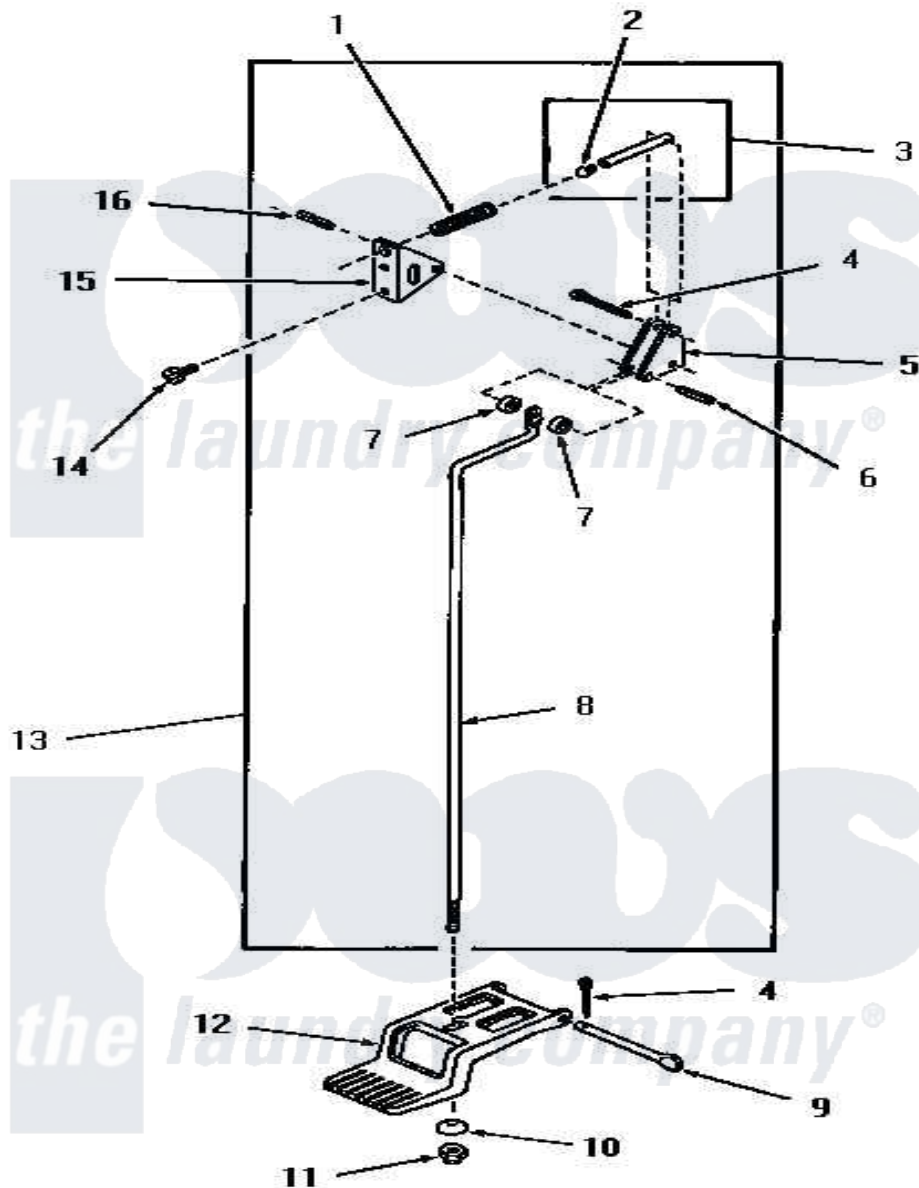

Amana FE6030 04 - DOOR RELEASE

Amana Residential Amana FE6030 Washer Parts Parts Diagram 04 - DOOR RELEASE
 Click on the part number to view part

Item	Original Part Number	Replaced By	Status	Part Description
1	51065		Not Available	DOOR RELEASE SPRING
2	51786		Not Available	PLUG
3	51841		Not Available	DOOR RELEASE PIN ASSEMBLY
4	02578			Pin, Cotter
5	51041		Not Available	DOOR RELEASE LEVER
6	51161		Not Available	PIN,ROLL 1/8 X 3/4
7	51121			Door Release Spacer
8	51837		Not Available	DOOR RELEASE ROD
9	51045		Not Available	PEDAL HINGE PIN
10	51046		Not Available	NYLON WASHER
11	51271		Not Available	NUT
12	51802			Pedal, Foot
13	51844		Not Available	DOOR RELEASE ASSEMBLY
14	51246		Not Available	SCREW
15	51052		Not Available	DOOR RELEASE BRACKET
16	51161		Not Available	PIN,ROLL 1/8 X 3/4