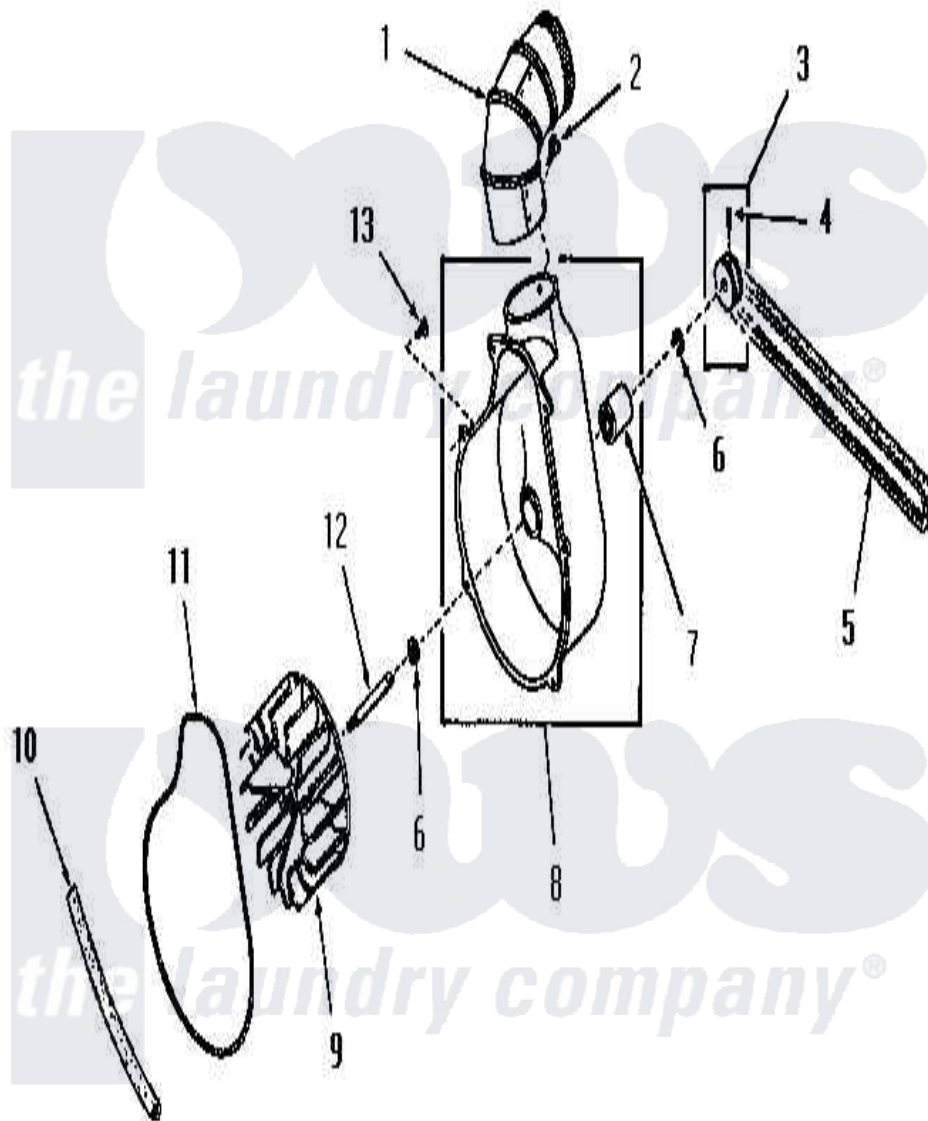

Amana FE6030 05 - EXHAUST FAN

Amana [Residential Amana FE6030 Washer Parts](#) Parts Diagram 05 - EXHAUST FAN
 Click on the part number to view part

Item	Original Part Number	Replaced By	Status	Part Description
1	Y0052707	31986601B		Switch, Rocker
2	23222	3177991		Screw
3	53521		Not Available	ASSY,PULLEY
4	02771			Screw, 1/4-20 x 3/8 Hex S
5	51994			Belt
6	52549			Washer, 501 ID X3/4 Odx
7	51991		Not Available	BEARING
8	51946		Not Available	HOUSING,BLOWER
9	90585		Not Available	IMPELLER
10	51790			Seal
11	51791			Gasket, Housing
12	53519		Not Available	EXHAUST FAN SHAFT
13	51784		Not Available	SCREW, 10B-16 X 1/2 HEX