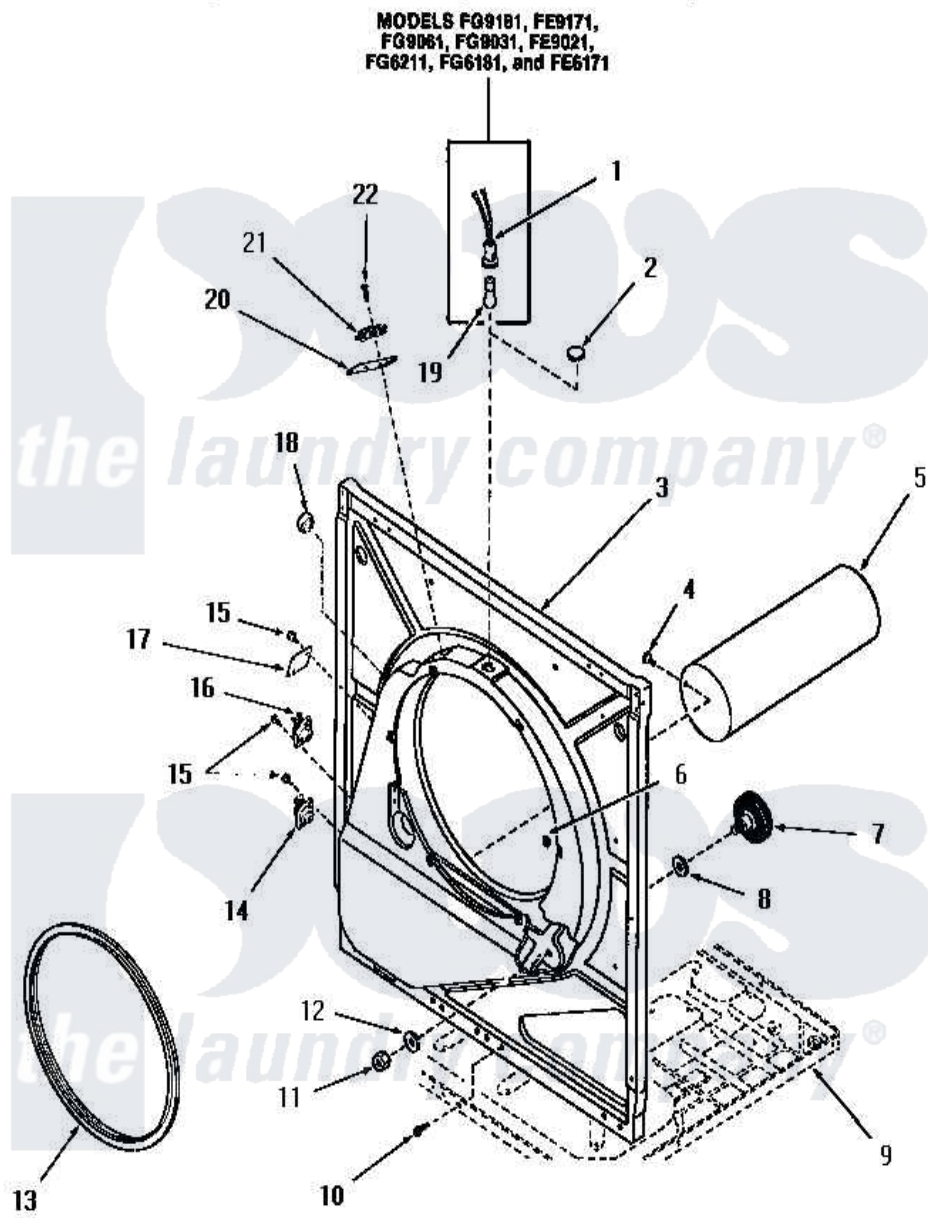

Amana FE6030 06 - FRONT FRAME AND AIR SHROUD

Amana Residential Amana FE6030 Washer Parts Parts Diagram 06 - FRONT FRAME AND AIR SHROUD
Click on the part number to view part

Item	Original Part Number	Replaced By	Status	Part Description
1	Y0054609	M0270519		Washer
2	54610		Not Available	PLUG BUTTON
3	51850		Not Available	FRONT FRAME AND AIR SHROUD
4	52150	489464		Screw
5	51821		Not Available	EXHAUST DUCT
6	52865		Not Available	SPEED NUT
7	53555	56285		Roller Cylinder
8	52123			Washer
9	Y00000000		Not Available	SEE NOTE FRAME BASE
10	25723	27001200		Screw
11	52124		Not Available	NUT
12	52122			Washer
13	51789	660658		Clamp, Motor Mounting 343481 685441
14	54736			Thermostat
15	23222	3177991		Screw

16	54737		Thermostat
17	52550	Not Available	COVER PLATE
18	Y0053719	Not Available	CAPILLARY & SUCTION LINE ASSY
19	Y54608	31001575	Bulb, Cylinder Light
20	52112		Insulation
21	Y51143	Not Available	SWITCH
22	51783		Screw, 6b-20 X 7/8 HeX