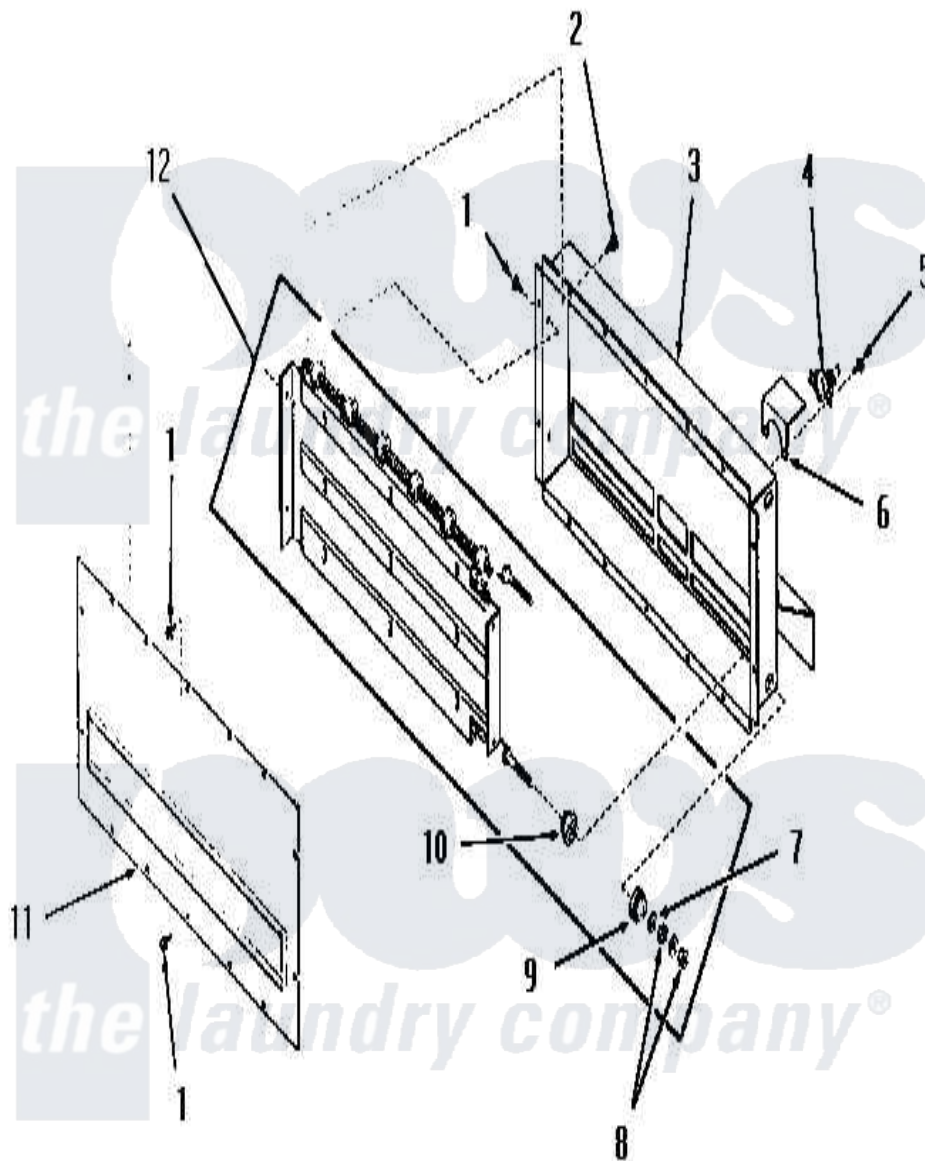

Amana FE6030 07 - HEATER BOX

Amana [Residential Amana FE6030 Washer Parts](#) Parts Diagram 07 - HEATER BOX
 Click on the part number to view part

Item	Original Part Number	Replaced By	Status	Part Description
1	51780	3390631		Screw, 10-16 X 3/8
2	25723	27001200		Screw
3	Y51876		Not Available	HEATER BOX AND SHIELD
4	55523			Thermostat
5	23222	3177991		Screw
6	52117		Not Available	THERMOSTAT SHIELD
7	54523		Not Available	RECEPTACLE,12 CIRCUIT-
8	54531		Not Available	NUT
9	51145		Not Available	INSULATOR
10	51146			Insulator
11	51867		Not Available	HEATER BOX COVER PLATE
12	Y52626		Not Available	ELEMENT,HEATER-240V
"	52608		Not Available	ELEMENT,HEATER-230V
"	52306		Not Available	ELEMENT,HEATER-208V