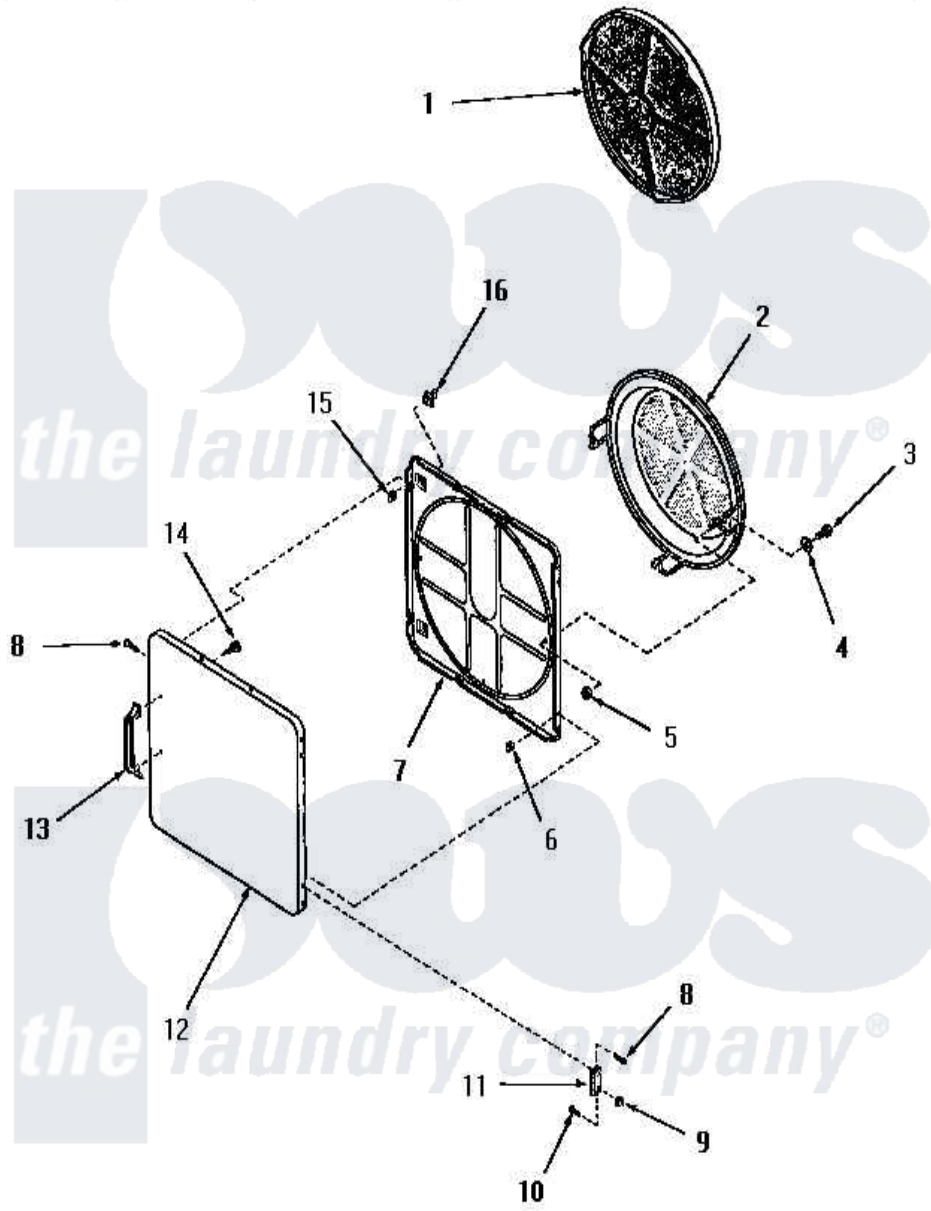

Amana FE6030 08 - LOADING DOOR

Amana [Residential Amana FE6030 Washer Parts](#) Parts Diagram 08 - LOADING DOOR
 Click on the part number to view part

Item	Original Part Number	Replaced By	Status	Part Description
1	53002		Not Available	NO LONGER AVAILABLE
2	54731	54-731		Bake Element
3	02422			Screw, 1/4-20 X 1/2 HeX
4	Q6275		Not Available	WASHER
5	52566	27001225		Nut, Jam Mid Lock 1/4-20
6	52865		Not Available	SPEED NUT
7	54665	54-665		Bake Element
8	52864	500226		Screw, 8b-16 x 5/8 Tap
9	51236	488130		Nut
10	22649			Screw, 8-32 X 13/32 FI
11	70014			Hinge
12	55902W		Not Available	OUTER DOOR PANEL, WHITE
"	55902A		Not Available	DOOR, UNSHADED
"	55902C		Not Available	OUTER DOOR PANEL, COPPERTONE
"	55902H		Not Available	DOOR, UNSHADED

13	54068	61925	Pull Door Commercial Black
14	52150	489464	Screw
15	52865		Not Available SPEED NUT
16	54661	LA-1003	Door Catch Kit