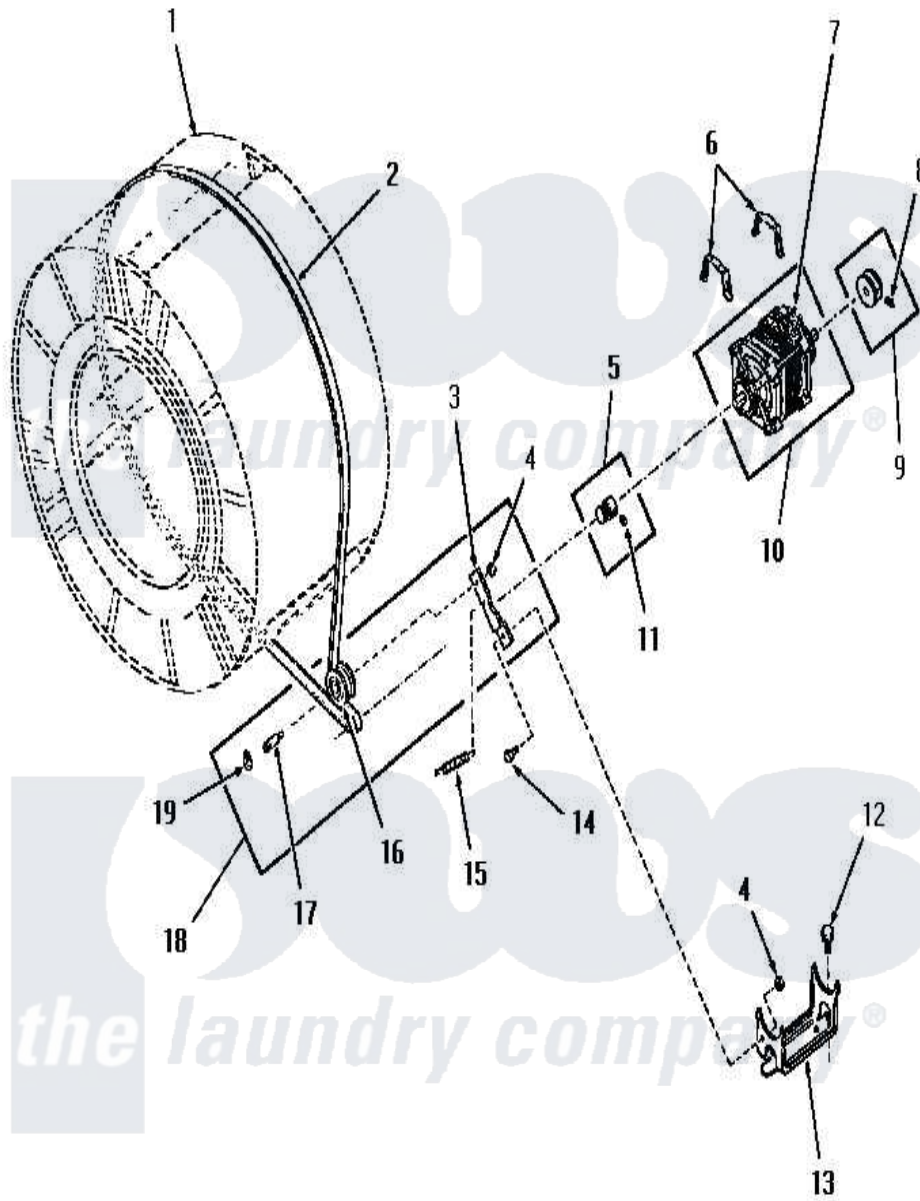

Amana FE6030 09 - MOTOR, IDLER AND BELT

Amana Residential Amana FE6030 Washer Parts Parts Diagram 09 - MOTOR, IDLER AND BELT
 Click on the part number to view part

Item	Original Part Number	Replaced By	Status	Part Description
1	Y00000000		Not Available	SEE NOTE CLOTHES DRUM
2	52556			Belt
3	54410		Not Available	LEVER, IDLER
4	52566	27001225		Nut, Jam Mid Lock 1/4-20
5	52593		Not Available	ASSY, MOTOR PULLEY
6	51789	660658		Clamp, Motor Mounting 343481 685441
7	Y00000000		Not Available	SEE NOTE MOTOR SWITCH, WESTINGHOUSE - (NOT REPLACEABLE)
"	53226		Not Available	SWITCH, MOTOR
"	53249		Not Available	SWITCH
8	02771			Screw, 1/4-20 x 3/8 Hex S
9	53522			Pulley, Motor
10	52697		Not Available	MOTOR
11	52906		Not Available	SETSCREW
12	23928		Not Available	CAP SCREW AND LOCKWASHER

13	51824	Not Available	MOUNT,MOTOR
14	52567		Bolt, Shoulder
15	52323		Spring
16	Y54414		Assembly, Wheel And Bearing
17	54411	Not Available	SHAFT,IDLER LEVER
18	54415	Not Available	LEVER,IDLER
19	23748		Ring, Retaining