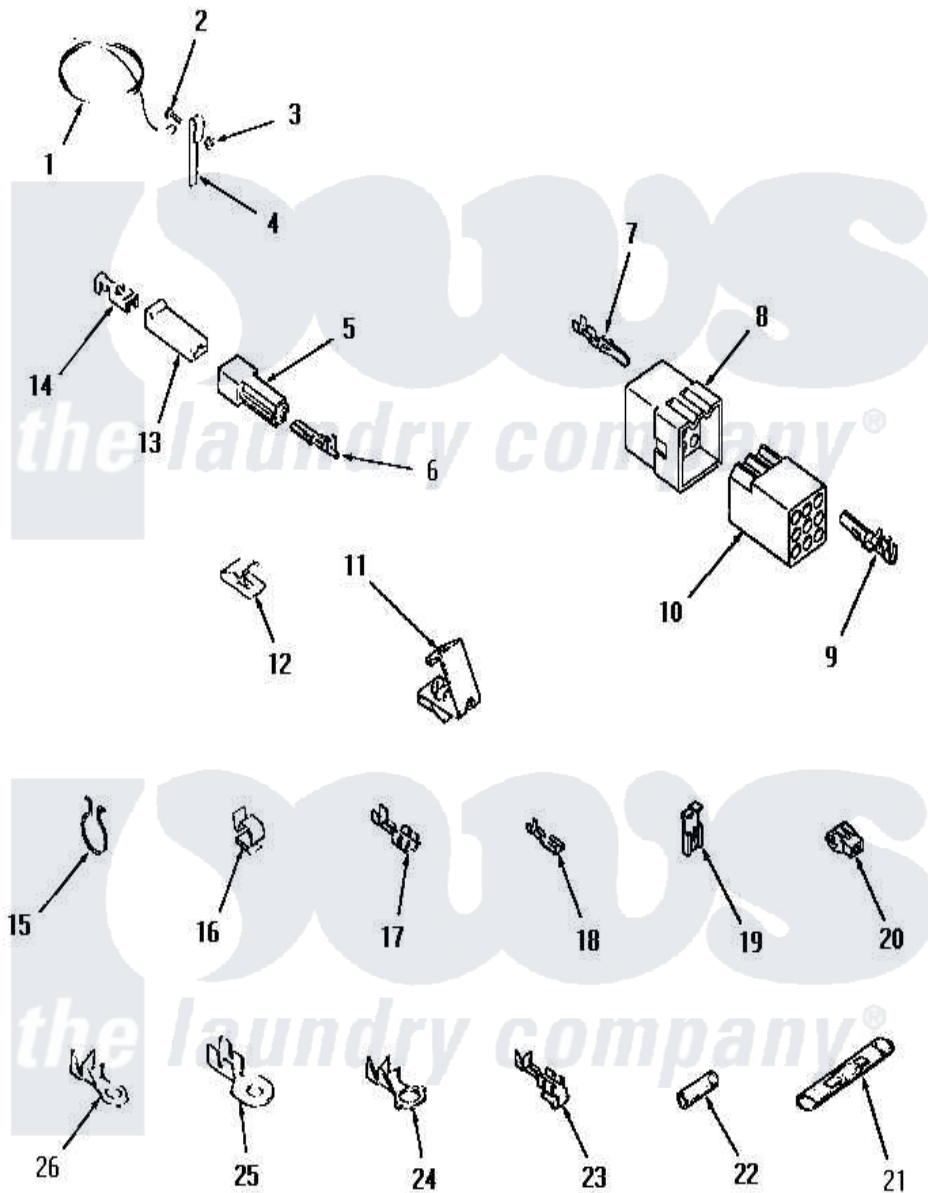

Amana FE6030 12 - WIRE AND TERMINALS

Amana [Residential Amana FE6030 Washer Parts](#) Parts Diagram 12 - WIRE AND TERMINALS
 Click on the part number to view part

Item	Original Part Number	Replaced By	Status	Part Description
1	Y21429		Not Available	GROUND WIRE
2	21431		Not Available	ROUND HEAD SCREW
3	Y20276		Not Available	NUT
4	21430		Not Available	STRAP,GROUND
5	90788		Not Available	HOUSING,TAB
6	00133			Terminal, Tab-1/4 Male
7	Y00127			Terminal, Pin-1/8 Male
8	54522			Plug, Nylon
9	Y00128			Terminal, Pin-1/8 Femal
10	54523		Not Available	RECEPTACLE,12 CIRCUIT-
11	00158		Not Available	GROUND CLIP
12	21312	51291		Clip, Wire
13	90789			Connector
14	Y00115			Lock In Spade Terminal (18 Gaug (1/4 Inch-(1) 18 Gauge Wire)
15	51291			Clip, Wire

16	21036		Clip, Cable
17	Y00119	Not Available	SPADE TERMINAL(18 GAUGE) (1/4 INCH-(1) 18 GAUGE WIRE)
18	00112		Terminal, Spade-3/16 Fe
19	Y00120		Terminal, Flag-1/4 Fema
20	70210	Not Available	INSULATOR,BLUE
21	21091	Not Available	CONNECTOR TWO 1/4 INCH MALE
22	Y21365	503670	Sleeve Insulator
23	Y00114		Spade Terminal
24	Y00113	Not Available	TERMINAL,RING-1/4 STUD
25	Y00111		Ring Terminal No.10 No.10 18 Gauge Wires Or
26	00110		No.10 18 Gauge Wire
NI	20680	Not Available	18 GAUGE WIRE
"	20679	Not Available	WIRE, 12 GAUGE