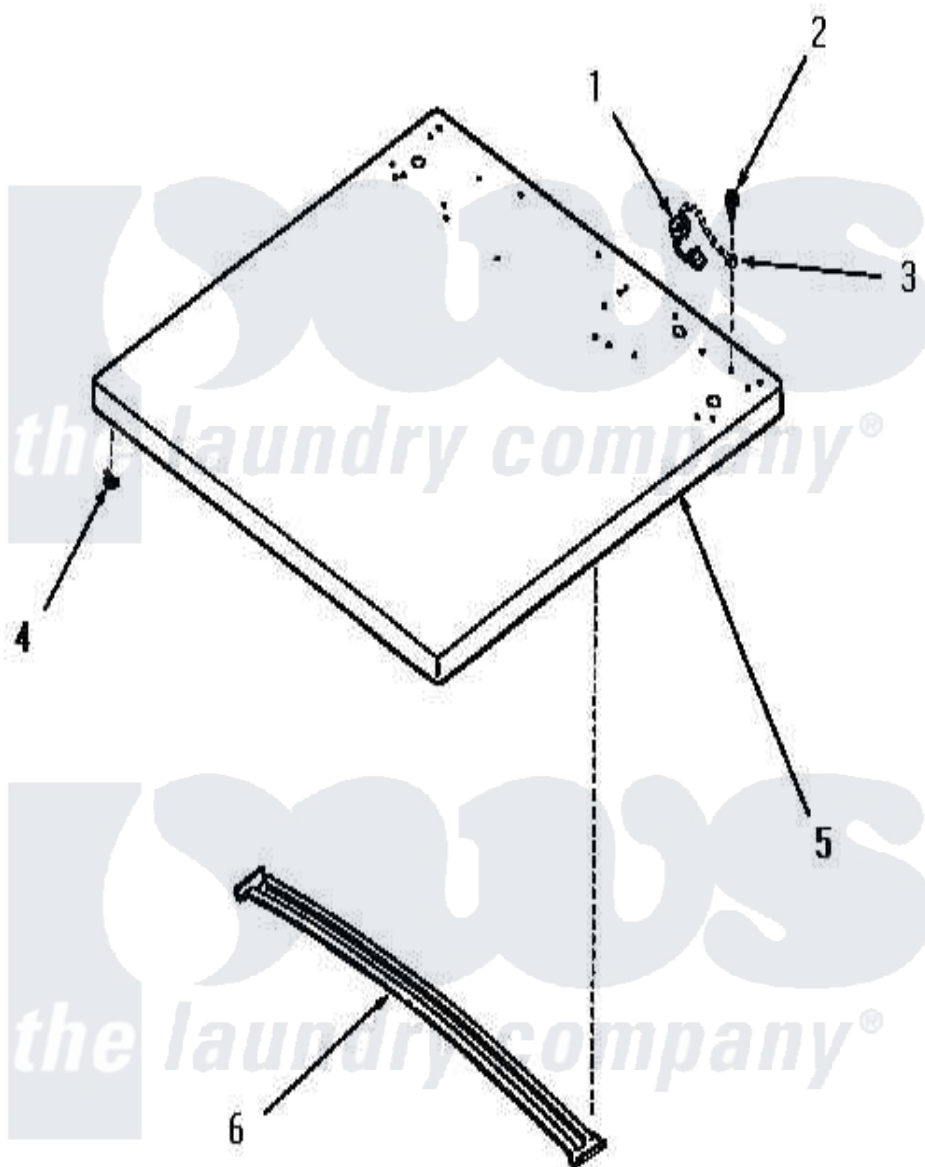

Amana FE6031 01 - CABINET TOP

Amana [Residential Amana FE6031 Washer Parts](#) Parts Diagram 01 - CABINET TOP
 Click on the part number to view part

Item	Original Part Number	Replaced By	Status	Part Description
1	52151		Not Available	RELIEF, STRAIN
2	51924			Screw, 10-24 X 1/2 HeX
3	Y00000000		Not Available	SEE NOTE GROUND WIRE, GREEN
4	23007		Not Available	CAGED NUT
5	55866W		Not Available	CABINET TOP, WHITE
"	55866H		Not Available	CABINET TOP, HARVEST GOLD
"	55866C		Not Available	CABINET TOP, COPPERTONE
"	55866A		Not Available	CABINET TOP, AVOCADO
6	Y55860		Not Available	TOP BRACE