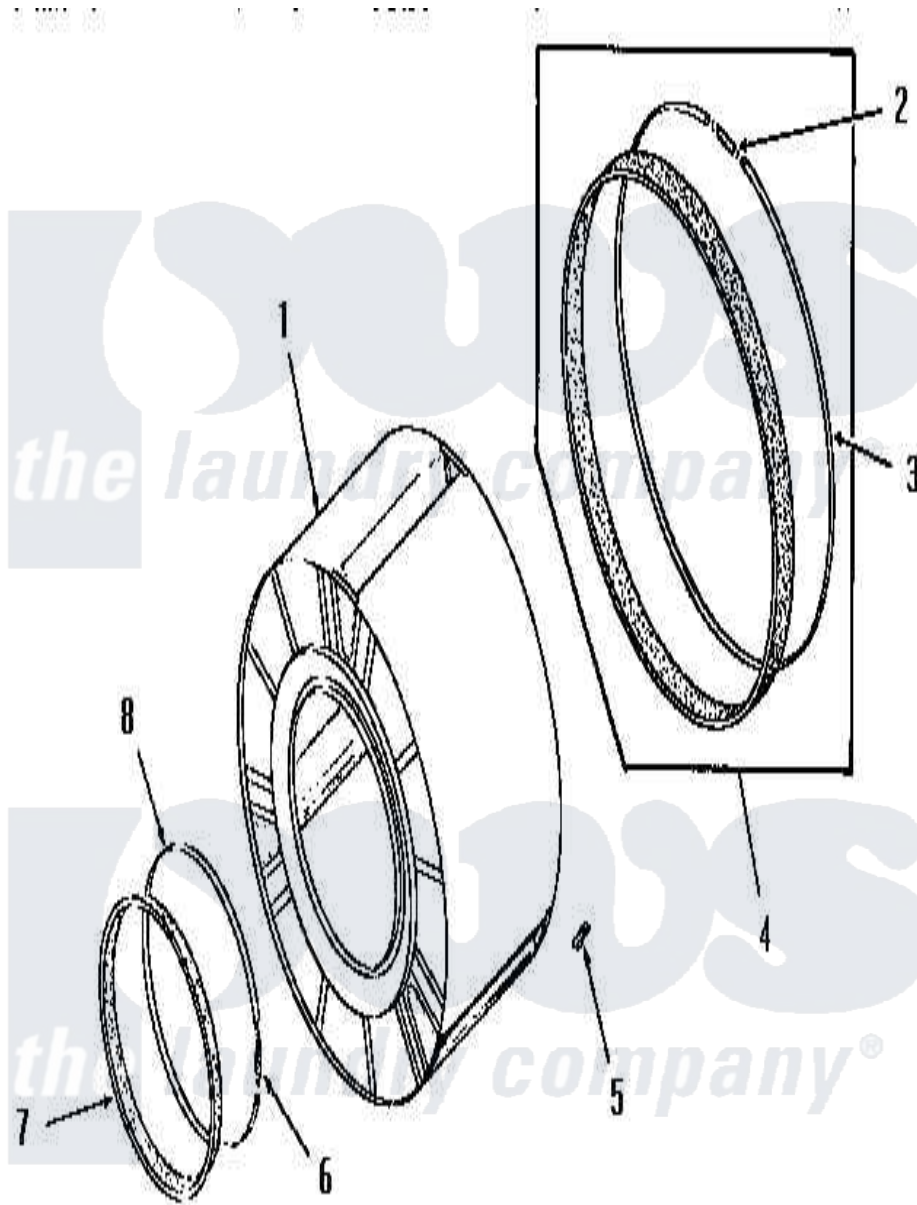

# Amana FE6031 02 - CLOTHES DRUM

Amana [Residential Amana FE6031 Washer Parts](#) Parts Diagram 02 - CLOTHES DRUM  
 Click on the part number to view part

Item	Original Part Number	Replaced By	Status	Part Description
1	53137	<a href="#">53137ENG</a>		50/50 Solder
2	52130	<a href="#">502496</a>		Adapter, Strain Relief
3	<a href="#">50781</a>			Strap, Seal
4	<a href="#">51883A</a>			Assembly, Seal
5	51201		Not Available	CLIP
6	<a href="#">50168</a>			Spring
7	<a href="#">51881</a>			Seal, Front
8	<a href="#">50169</a>			Strap, Retainer