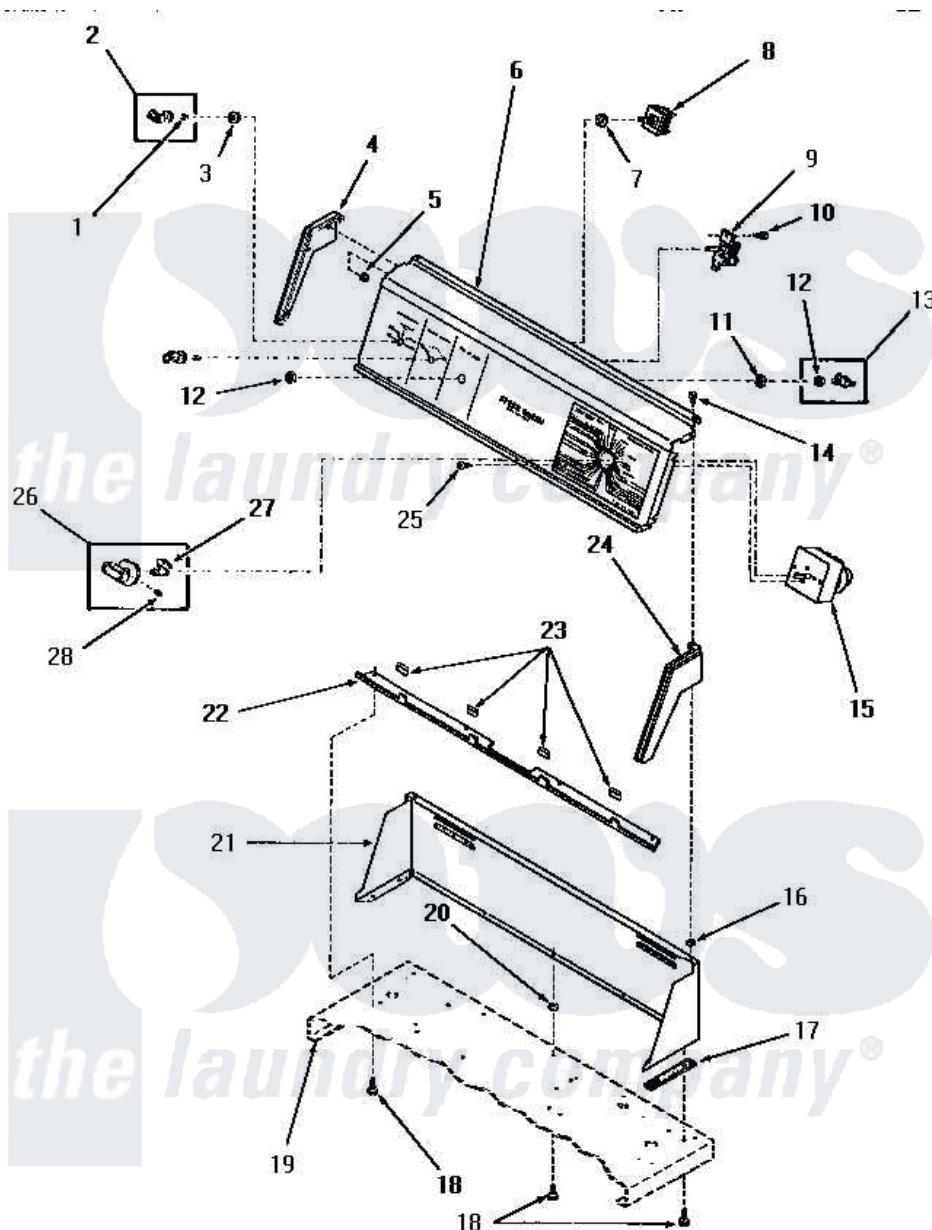

# Amana FE6031 03 - CONTROL PANEL, CONTROL HOOD AND CONTROLS

Amana Residential Amana FE6031 Washer Parts Parts Diagram 03 - CONTROL PANEL, CONTROL HOOD AND CONTROLS

[Click on the part number to view part](#)

Item	Original Part Number	Replaced By	Status	Part Description
1	23392		Not Available	CLIP FOR 26816 KNOB
2	<a href="#">26816</a>			Assembly, Knob-Switch
3	<a href="#">24205</a>			Nut, Knurled 3/8-24
4	25124		Not Available	CONTROL HOOD END, LEFT
5	25126	<a href="#">5303284616</a>		Clip
6	55883		Not Available	PANEL, CONTROL
7	<a href="#">91176</a>			Lockwasher, 3/8 Intshkp
8	52623	<a href="#">58032</a>		Switch
9	53516		Not Available	BUZZER
10	23962	<a href="#">W10116760</a>		Screw
11	25820		Not Available	LOCKWASHER, 1/2 INT SHK
12	<a href="#">52947</a>			Nut, Hex 15/32-32
13	55882	<a href="#">55882P</a>		Assembly- Switch
14	25232		Not Available	SCREW, 8AB-18X7/8 OVAL
15	53466		Not Available	TIMER
16	<a href="#">24522</a>			Nut, Speed-8ab-18 C1995

17	23028		Not Available	GASKET,CONTROL BOX END
18	55985	<a href="#">W10116760</a>		Screw
19	Y00000000		Not Available	SEE NOTE CABINET TOP
20	23425		Not Available	WASHER,7/32IDX7/16ODX.
21	55906A		Not Available	CONTROL HOOD, AVOCADO
"	55906H		Not Available	CONTROL HOOD, HARVEST GOLD
"	55906W		Not Available	CONTROL HOOD, WHITE
22	52912		Not Available	PANEL SUPPORT BRACKET
23	24859		Not Available	SLEEVE,SUPPORT ANGLE
24	25123		Not Available	CONTROL HOOD END, RIGHT
25	<a href="#">70212</a>			Screw, 8-32 X 5/32 RD H
26	55900		Not Available	TIMER KNOB ASSEMBLY
27	<a href="#">24283</a>			Indicator, Timer Knob
28	20310		Not Available	SCREW,8-32 X 1/4 HEX S