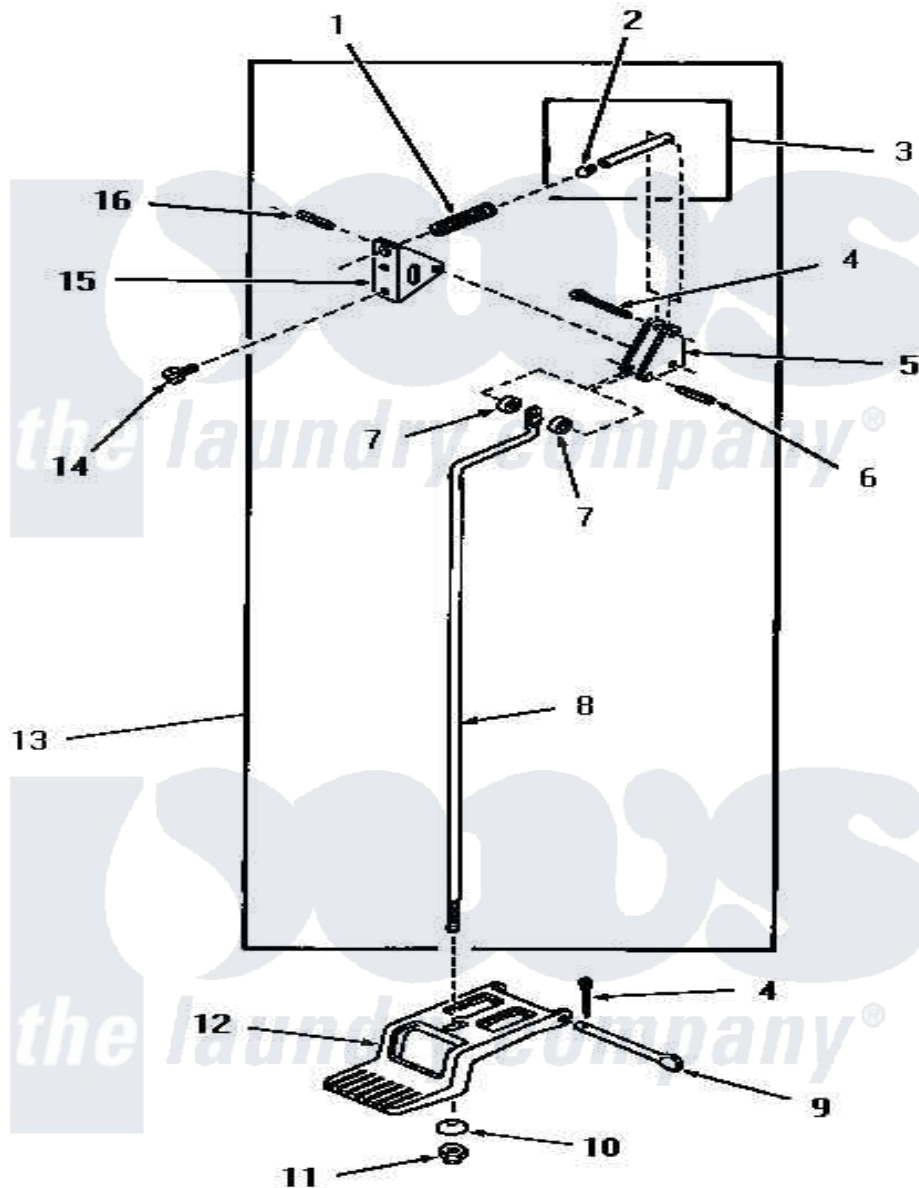

Amana FE6031 04 - DOOR RELEASE

Amana Residential Amana FE6031 Washer Parts Parts Diagram 04 - DOOR RELEASE
 Click on the part number to view part

Item	Original Part Number	Replaced By	Status	Part Description
1	51065		Not Available	DOOR RELEASE SPRING
2	51786		Not Available	PLUG
3	51841		Not Available	DOOR RELEASE PIN ASSEMBLY
4	02578			Pin, Cotter
5	51041		Not Available	DOOR RELEASE LEVER
6	51161		Not Available	PIN,ROLL 1/8 X 3/4
7	51121			Door Release Spacer
8	51837		Not Available	DOOR RELEASE ROD
9	51045		Not Available	PEDAL HINGE PIN
10	51046		Not Available	NYLON WASHER
11	51271		Not Available	NUT
12	51802			Pedal, Foot
13	51844		Not Available	DOOR RELEASE ASSEMBLY
14	51246		Not Available	SCREW
15	51052		Not Available	DOOR RELEASE BRACKET
16	51161		Not Available	PIN,ROLL 1/8 X 3/4