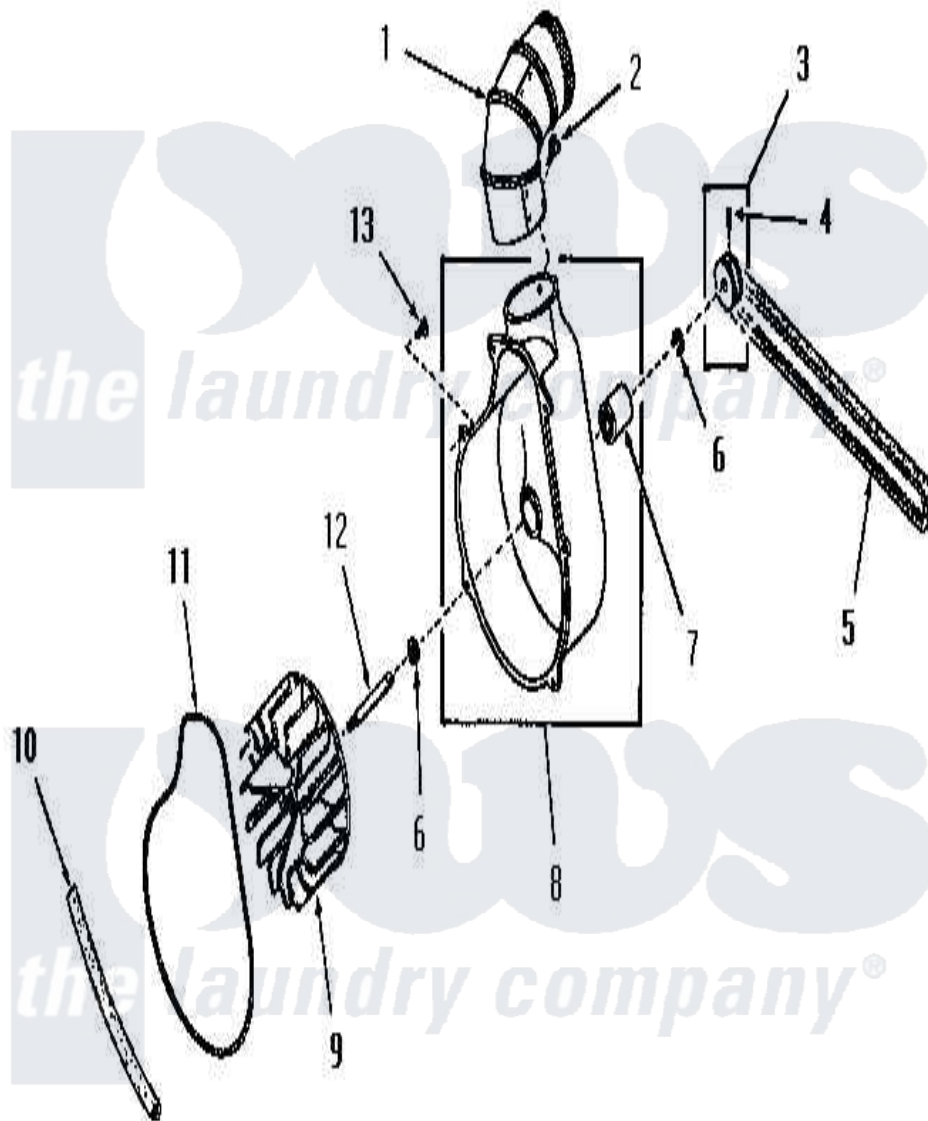

Amana FE6031 05 - EXHAUST FAN

Amana [Residential Amana FE6031 Washer Parts](#) Parts Diagram 05 - EXHAUST FAN
 Click on the part number to view part

Item	Original Part Number	Replaced By	Status	Part Description
1	Y0052707	31986601B		Switch, Rocker
2	23222	3177991		Screw
3	53521		Not Available	ASSY,PULLEY
4	02771			Screw, 1/4-20 x 3/8 Hex S
5	51994			Belt
6	52549			Washer, 501 ID X3/4 Odx
7	51991		Not Available	BEARING
8	51946		Not Available	HOUSING,BLOWER
9	90585		Not Available	IMPELLER
10	51790			Seal
11	51791			Gasket, Housing
12	53519		Not Available	EXHAUST FAN SHAFT
13	51784		Not Available	SCREW, 10B-16 X 1/2 HEX