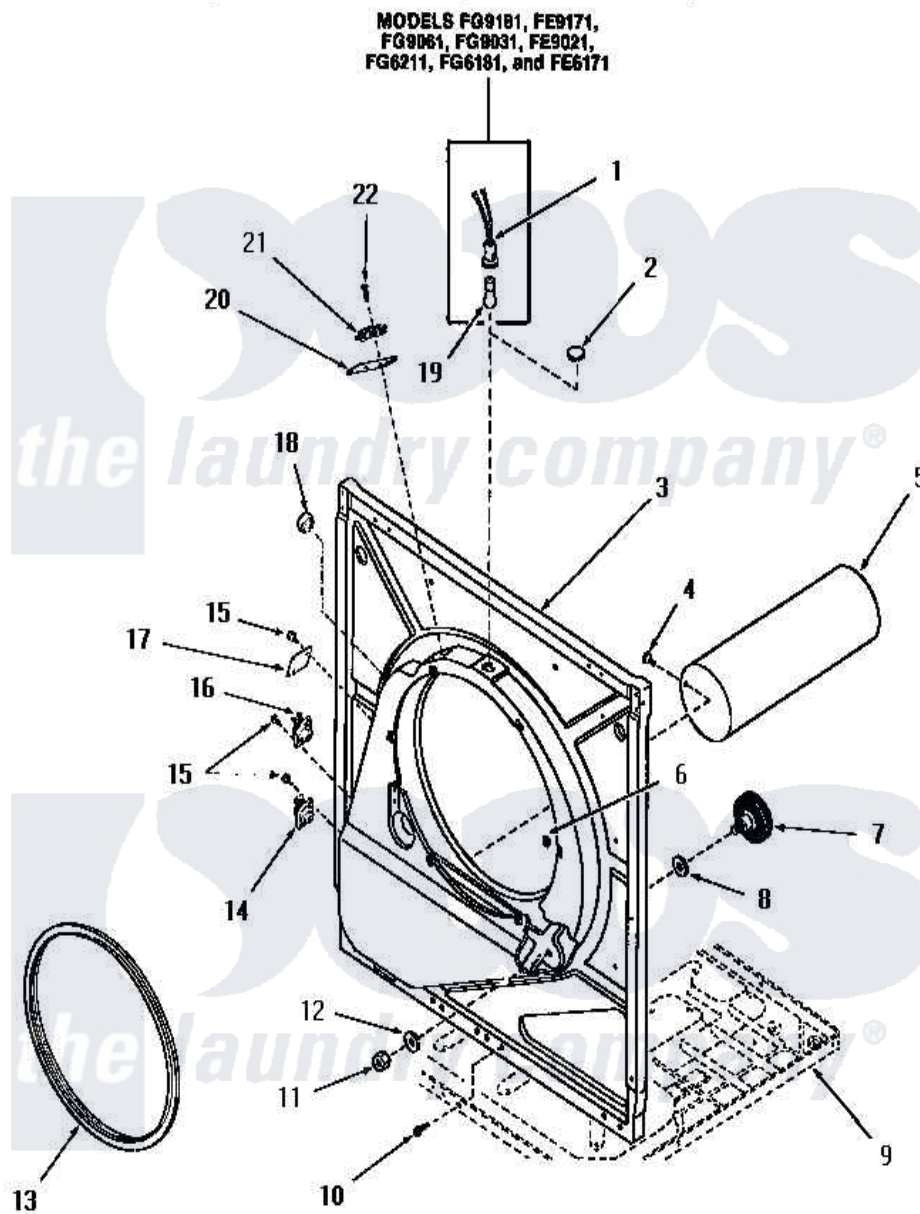

Amana FE6031 06 - FRONT FRAME AND AIR SHROUD

Amana Residential Amana FE6031 Washer Parts Parts Diagram 06 - FRONT FRAME AND AIR SHROUD
Click on the part number to view part

Item	Original Part Number	Replaced By	Status	Part Description
1	Y0054609	M0270519		Washer
2	54610		Not Available	PLUG BUTTON
3	51850		Not Available	FRONT FRAME AND AIR SHROUD
4	52150	489464		Screw
5	51821		Not Available	EXHAUST DUCT
6	52865		Not Available	SPEED NUT
7	53555	56285		Roller Cylinder
8	52123			Washer
9	Y00000000		Not Available	SEE NOTE FRAME BASE
10	25723	27001200		Screw
11	52124		Not Available	NUT
12	52122			Washer
13	51789	660658		Clamp, Motor Mounting 343481 685441
14	54736			Thermostat
15	23222	3177991		Screw

16	54737		Thermostat
17	52550	Not Available	COVER PLATE
18	Y0053719	Not Available	CAPILLARY & SUCTION LINE ASSY
19	Y54608	31001575	Bulb, Cylinder Light
20	52112		Insulation
21	Y51143	Not Available	SWITCH
22	51783		Screw, 6b-20 X 7/8 HeX