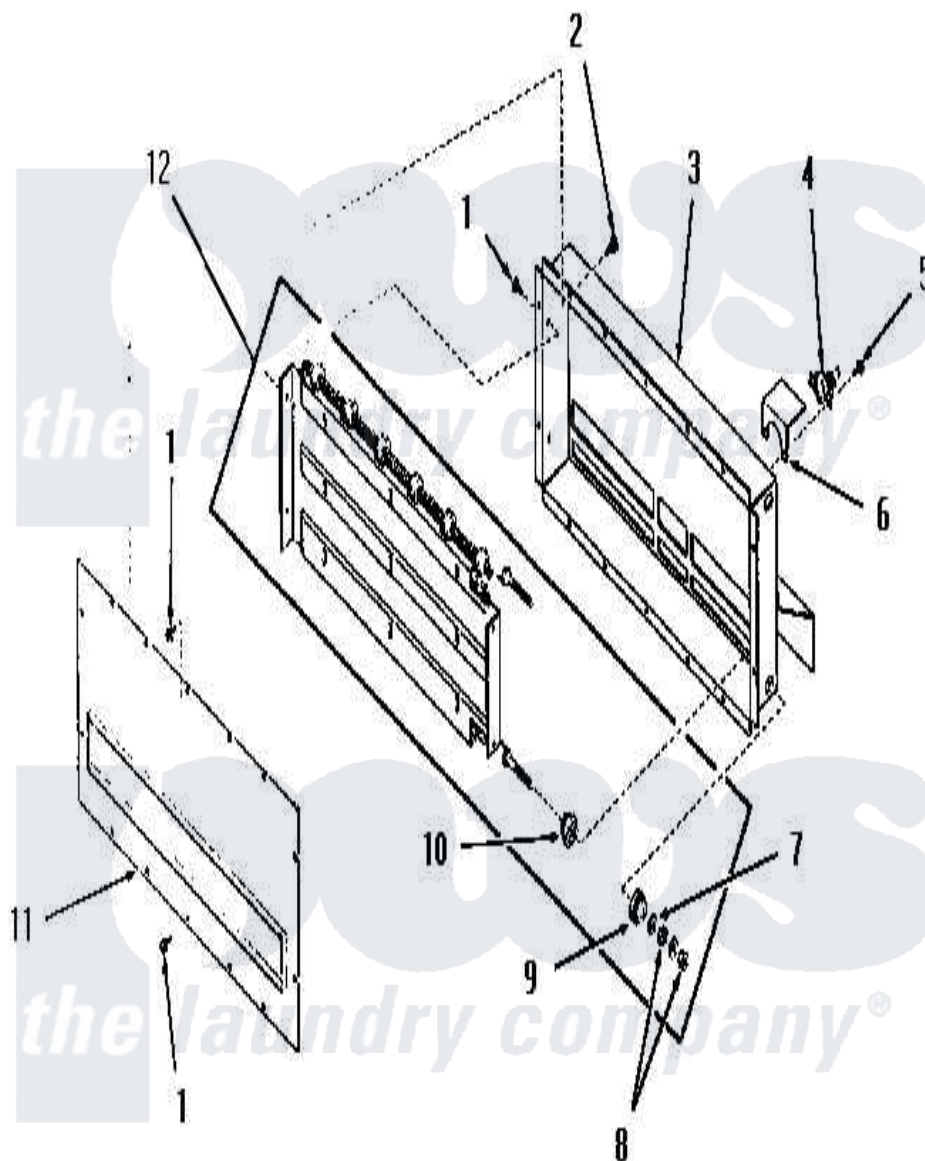

Amana FE6031 07 - HEATER BOX

Amana [Residential Amana FE6031 Washer Parts](#) Parts Diagram 07 - HEATER BOX
 Click on the part number to view part

Item	Original Part Number	Replaced By	Status	Part Description
1	51780	3390631		Screw, 10-16 X 3/8
2	25723	27001200		Screw
3	Y51876		Not Available	HEATER BOX AND SHIELD
4	55523			Thermostat
5	23222	3177991		Screw
6	52117		Not Available	THERMOSTAT SHIELD
7	54523		Not Available	RECEPTACLE,12 CIRCUIT-
8	54531		Not Available	NUT
9	51145		Not Available	INSULATOR
10	51146			Insulator
11	51867		Not Available	HEATER BOX COVER PLATE
12	Y52626		Not Available	ELEMENT,HEATER-240V
"	52608		Not Available	ELEMENT,HEATER-230V
"	52306		Not Available	ELEMENT,HEATER-208V