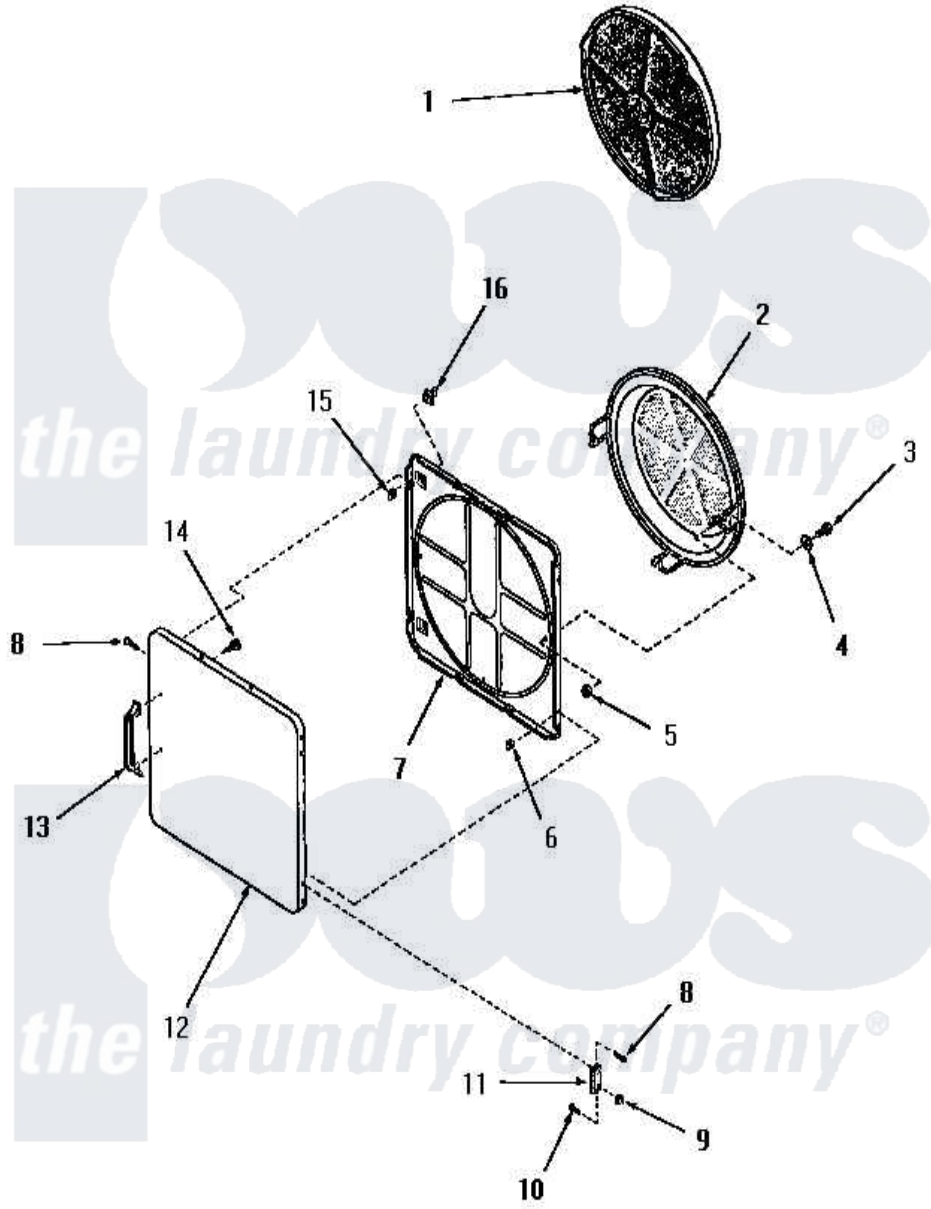

# Amana FE6031 08 - LOADING DOOR

Amana [Residential Amana FE6031 Washer Parts](#) Parts Diagram 08 - LOADING DOOR  
 Click on the part number to view part

Item	Original Part Number	Replaced By	Status	Part Description
1	53002		Not Available	NO LONGER AVAILABLE
2	54731	<a href="#">54-731</a>		Bake Element
3	<a href="#">02422</a>			Screw, 1/4-20 X 1/2 HeX
4	Q6275		Not Available	WASHER
5	52566	<a href="#">27001225</a>		Nut, Jam Mid Lock 1/4-20
6	52865		Not Available	SPEED NUT
7	54665	<a href="#">54-665</a>		Bake Element
8	52864	<a href="#">500226</a>		Screw, 8b-16 x 5/8 Tap
9	51236	<a href="#">488130</a>		Nut
10	<a href="#">22649</a>			Screw, 8-32 X 13/32 FI
11	<a href="#">70014</a>			Hinge
12	55902W		Not Available	OUTER DOOR PANEL, WHITE
"	55902A		Not Available	DOOR, UNSHADED
"	55902C		Not Available	OUTER DOOR PANEL, COPPERTONE
"	55902H		Not Available	DOOR, UNSHADED

13	54068	<a href="#">61925</a>	Pull Door Commercial Black
14	52150	<a href="#">489464</a>	Screw
15	52865		Not Available SPEED NUT
16	54661	<a href="#">LA-1003</a>	Door Catch Kit