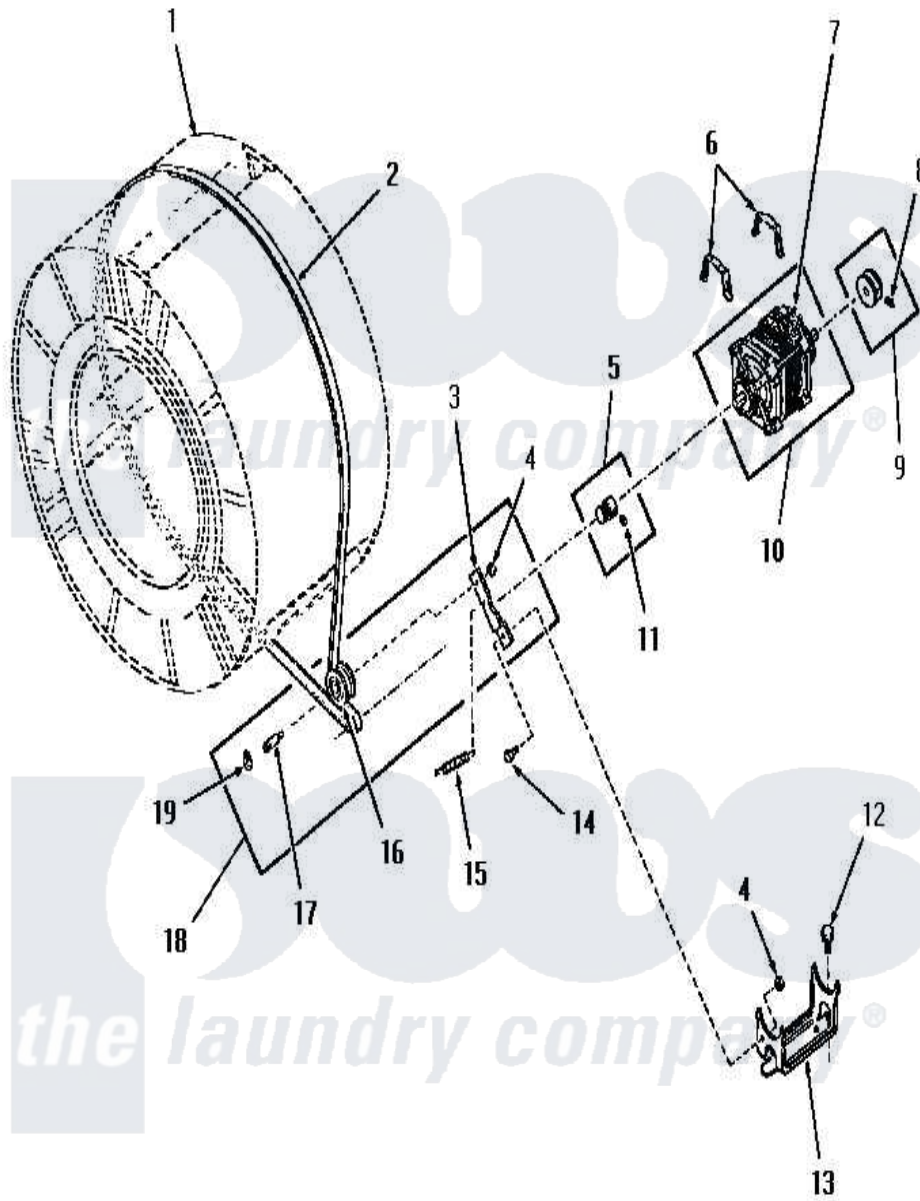

# Amana FE6031 09 - MOTOR, IDLER AND BELT

Amana Residential Amana FE6031 Washer Parts Parts Diagram 09 - MOTOR, IDLER AND BELT  
 Click on the part number to view part

Item	Original Part Number	Replaced By	Status	Part Description
1	Y00000000		Not Available	SEE NOTE CLOTHES DRUM
2	<a href="#">52556</a>			Belt
3	54410		Not Available	LEVER, IDLER
4	52566	<a href="#">27001225</a>		Nut, Jam Mid Lock 1/4-20
5	52593		Not Available	ASSY, MOTOR PULLEY
6	51789	<a href="#">660658</a>		Clamp, Motor Mounting 343481 685441
7	Y00000000		Not Available	SEE NOTE MOTOR SWITCH, WESTINGHOUSE - (NOT REPLACEABLE)
"	53226		Not Available	SWITCH, MOTOR
"	53249		Not Available	SWITCH
8	<a href="#">02771</a>			Screw, 1/4-20 x 3/8 Hex S
9	<a href="#">53522</a>			Pulley, Motor
10	52697		Not Available	MOTOR
11	52906		Not Available	SETSCREW
12	23928		Not Available	CAP SCREW AND LOCKWASHER

13	51824	Not Available	MOUNT,MOTOR
14	<a href="#">52567</a>		Bolt, Shoulder
15	<a href="#">52323</a>		Spring
16	<a href="#">Y54414</a>		Assembly, Wheel And Bearing
17	54411	Not Available	SHAFT,IDLER LEVER
18	54415	Not Available	LEVER,IDLER
19	<a href="#">23748</a>		Ring, Retaining