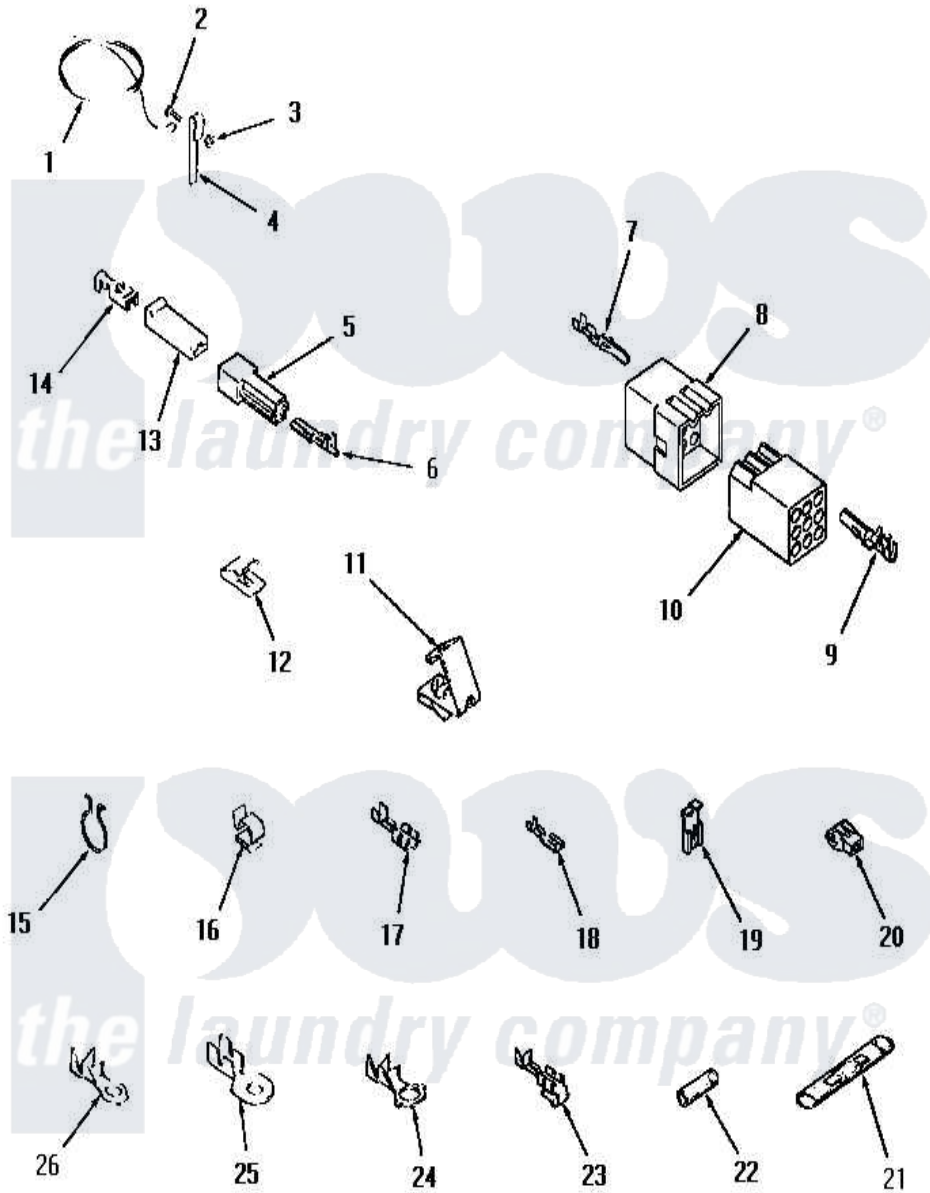

Amana FE6031 12 - WIRE AND TERMINALS

Amana [Residential Amana FE6031 Washer Parts](#) Parts Diagram 12 - WIRE AND TERMINALS
 Click on the part number to view part

Item	Original Part Number	Replaced By	Status	Part Description
1	Y21429		Not Available	GROUND WIRE
2	21431		Not Available	ROUND HEAD SCREW
3	Y20276		Not Available	NUT
4	21430		Not Available	STRAP,GROUND
5	90788		Not Available	HOUSING,TAB
6	00133			Terminal, Tab-1/4 Male
7	Y00127			Terminal, Pin-1/8 Male
8	54522			Plug, Nylon
9	Y00128			Terminal, Pin-1/8 Femal
10	54523		Not Available	RECEPTACLE,12 CIRCUIT-
11	00158		Not Available	GROUND CLIP
12	21312	51291		Clip, Wire
13	90789			Connector
14	Y00115			Lock In Spade Terminal (18 Gaug (1/4 Inch-(1) 18 Gauge Wire)
15	51291			Clip, Wire

16	21036		Clip, Cable
17	Y00119	Not Available	SPADE TERMINAL(18 GAUGE) (1/4 INCH-(1) 18 GAUGE WIRE)
18	00112		Terminal, Spade-3/16 Fe
19	Y00120		Terminal, Flag-1/4 Fema
20	70210	Not Available	INSULATOR,BLUE
21	21091	Not Available	CONNECTOR TWO 1/4 INCH MALE
22	Y21365	503670	Sleeve Insulator
23	Y00114		Spade Terminal
24	Y00113	Not Available	TERMINAL,RING-1/4 STUD
25	Y00111		Ring Terminal No.10 No.10 18 Gauge Wires Or
26	00110		No.10 18 Gauge Wire
NI	20680	Not Available	18 GAUGE WIRE
"	20679	Not Available	WIRE, 12 GAUGE