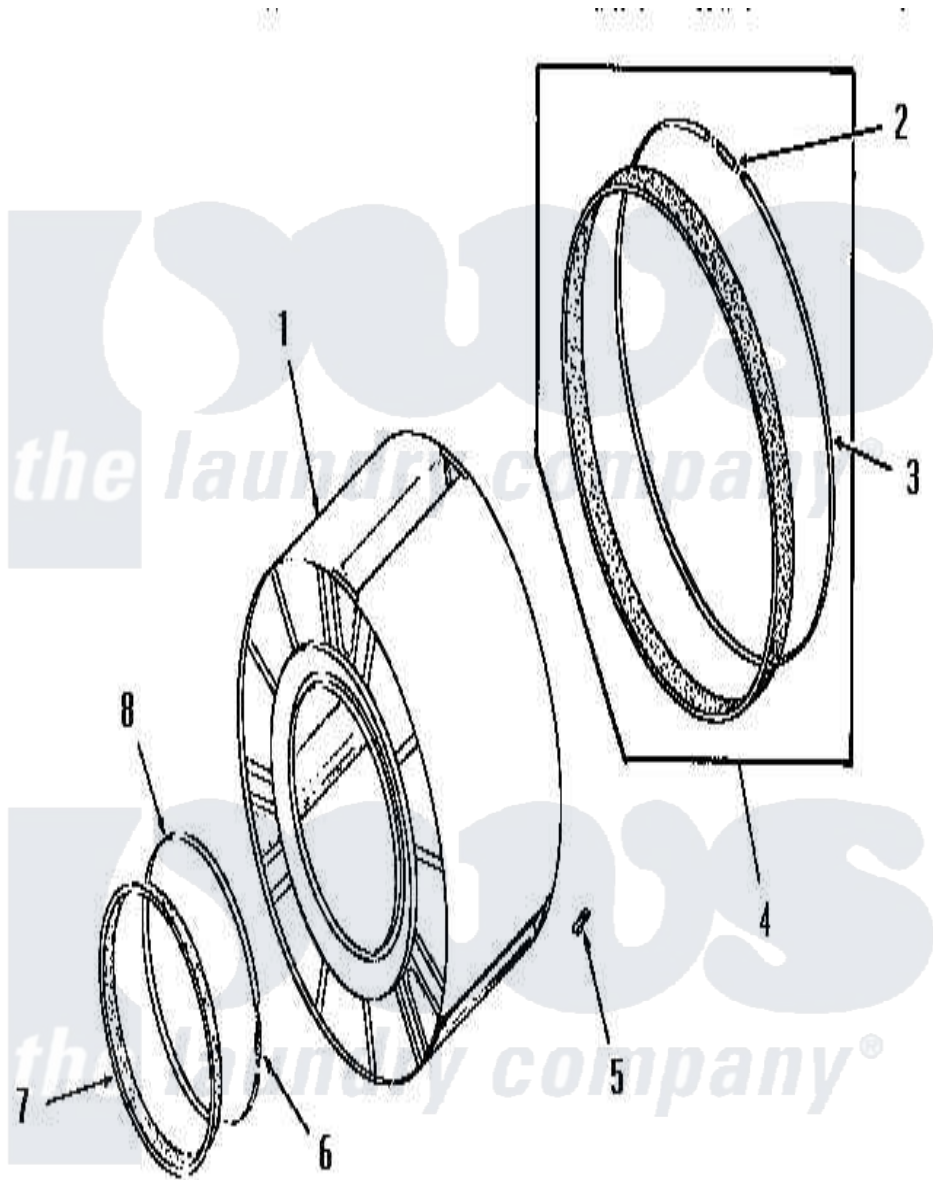

Amana FE6171 02 - CLOTHES DRUM

Amana [Residential Amana FE6171 Washer Parts](#) Parts Diagram 02 - CLOTHES DRUM
 Click on the part number to view part

Item	Original Part Number	Replaced By	Status	Part Description
1	53137	53137ENG		50/50 Solder
2	52130	502496		Adapter, Strain Relief
3	50781			Strap, Seal
4	51883A			Assembly, Seal
5	51201		Not Available	CLIP
6	50168			Spring
7	51881			Seal, Front
8	50169			Strap, Retainer