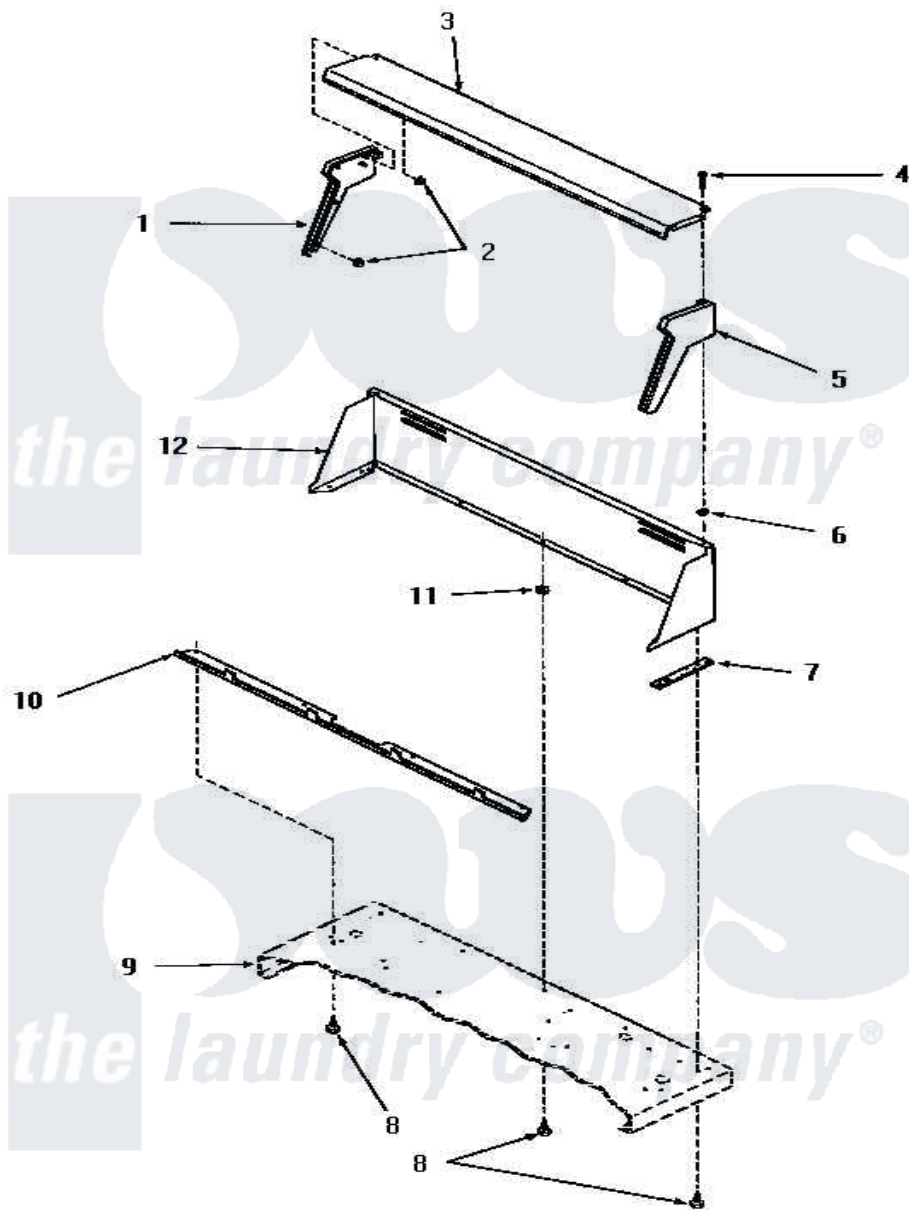

Amana FE6171 03 - CONTROL HOOD

Amana [Residential Amana FE6171 Washer Parts](#) Parts Diagram 03 - CONTROL HOOD
 Click on the part number to view part

Item	Original Part Number	Replaced By	Status	Part Description
1	23367		Not Available	WIRING DIAGRAM
2	23409		Not Available	NUT
3	52921		Not Available	CONTROL HOOD TOP
4	25232		Not Available	SCREW,8AB-18X7/8 OVAL
5	23368	25190SPQ		Hood End
6	24522			Nut, Speed-8ab-18 C1995
7	23028		Not Available	GASKET,CONTROL BOX END
8	55985	W10116760		Screw
9	Y00000000		Not Available	SEE NOTE CABINET TOP
10	52912		Not Available	PANEL SUPPORT BRACKET
11	23425		Not Available	WASHER,7/32IDX7/16ODX.
12	53446C		Not Available	CONTROL HOOD, COPPERTONE
"	53446W		Not Available	CONTROL HOOD, WHITE
"	53446H		Not Available	CONTROL HOOD, HARVEST GOLD