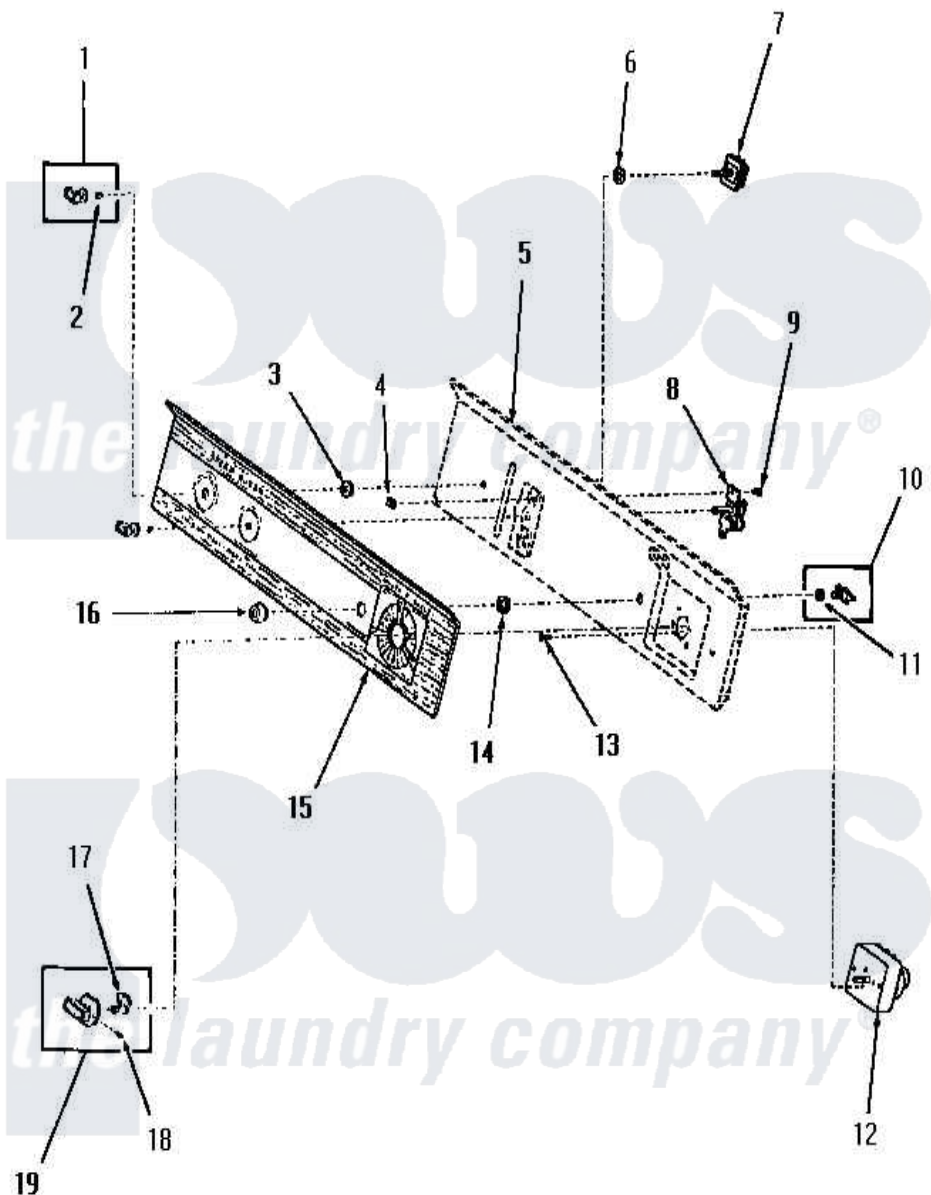

Amana FE6171 04 - CONTROL PANEL AND CONTROLS

Amana Residential Amana FE6171 Washer Parts Parts Diagram 04 - CONTROL PANEL AND CONTROLS
 Click on the part number to view part

Item	Original Part Number	Replaced By	Status	Part Description
1	24291			Assembly, Knob
2	23392		Not Available	CLIP FOR 26816 KNOB
3	24391		Not Available	KNURLED NUT
4	23407			Nut, Speed-8A Tinn C15
5	Y00000000		Not Available	SEE NOTE PANEL SUPPORT PLATE
6	91176			Lockwasher, 3/8 Intshkp
7	52623	58032		Switch
8	53516		Not Available	BUZZER
9	23962	W10116760		Screw
10	53563		Not Available	SWITCH,DOOR RELEASE
11	52947			Nut, Hex 15/32-32
12	53466		Not Available	TIMER
13	70212			Screw, 8-32 X 5/32 RD H
14	23406		Not Available	KNURLED NUT
15	54995		Not Available	PANEL,CONTROL
16	23130		Not Available	SWITCH COLLAR

17	24283		Indicator, Timer Knob
18	20310	Not Available	SCREW,8-32 X 1/4 HEX S
19	24290	Not Available	ASSY,KNOB-TIMER