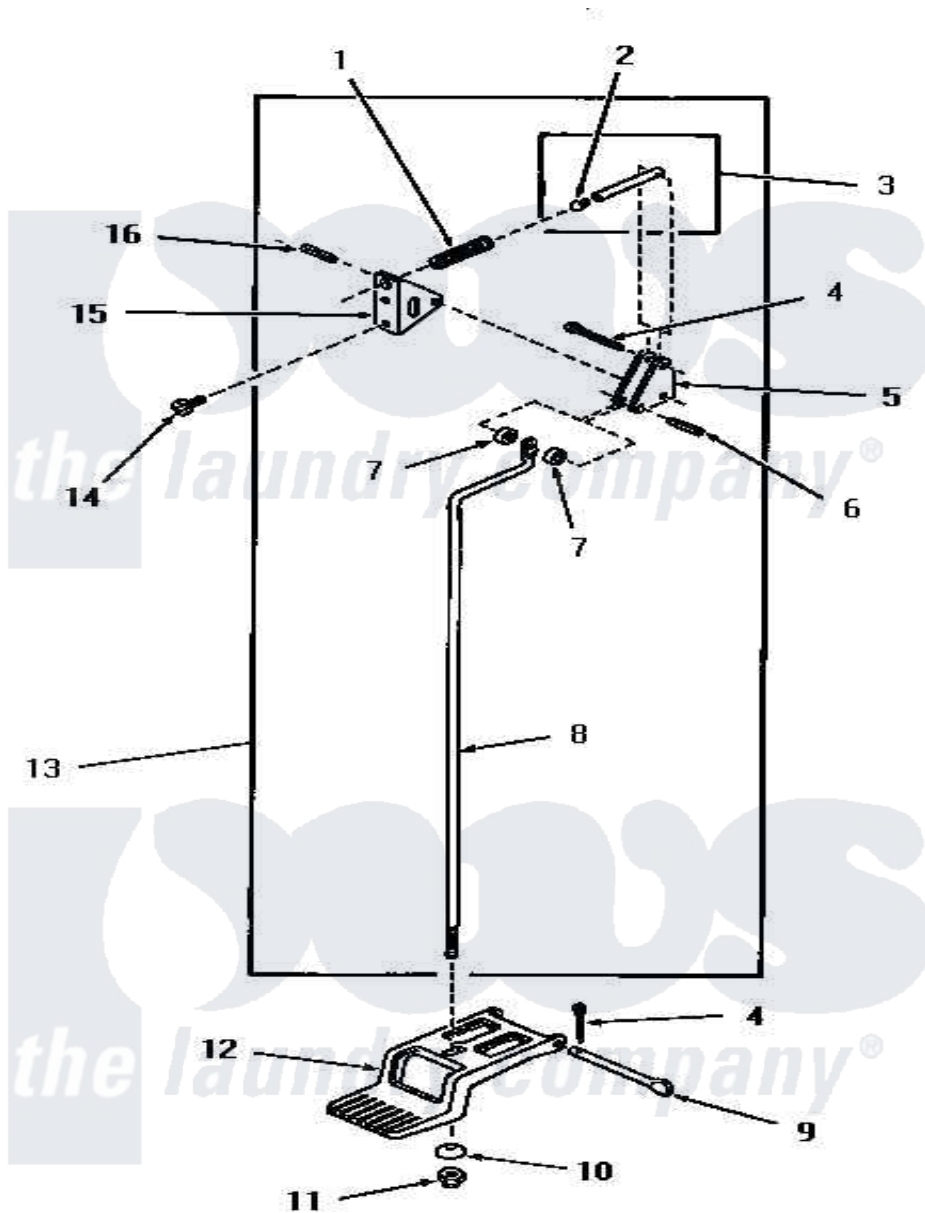

# Amana FE6171 05 - DOOR RELEASE

Amana [Residential Amana FE6171 Washer Parts](#) Parts Diagram 05 - DOOR RELEASE  
 Click on the part number to view part

Item	Original Part Number	Replaced By	Status	Part Description
1	51065		Not Available	DOOR RELEASE SPRING
2	51786		Not Available	PLUG
3	51841		Not Available	DOOR RELEASE PIN ASSEMBLY
4	<a href="#">02578</a>			Pin, Cotter
5	51041		Not Available	DOOR RELEASE LEVER
6	51161		Not Available	PIN,ROLL 1/8 X 3/4
7	<a href="#">51121</a>			Door Release Spacer
8	51837		Not Available	DOOR RELEASE ROD
9	51045		Not Available	PEDAL HINGE PIN
10	51046		Not Available	NYLON WASHER
11	51271		Not Available	NUT
12	<a href="#">51802</a>			Pedal, Foot
13	51844		Not Available	DOOR RELEASE ASSEMBLY
14	51246		Not Available	SCREW
15	51052		Not Available	DOOR RELEASE BRACKET
16	51161		Not Available	PIN,ROLL 1/8 X 3/4