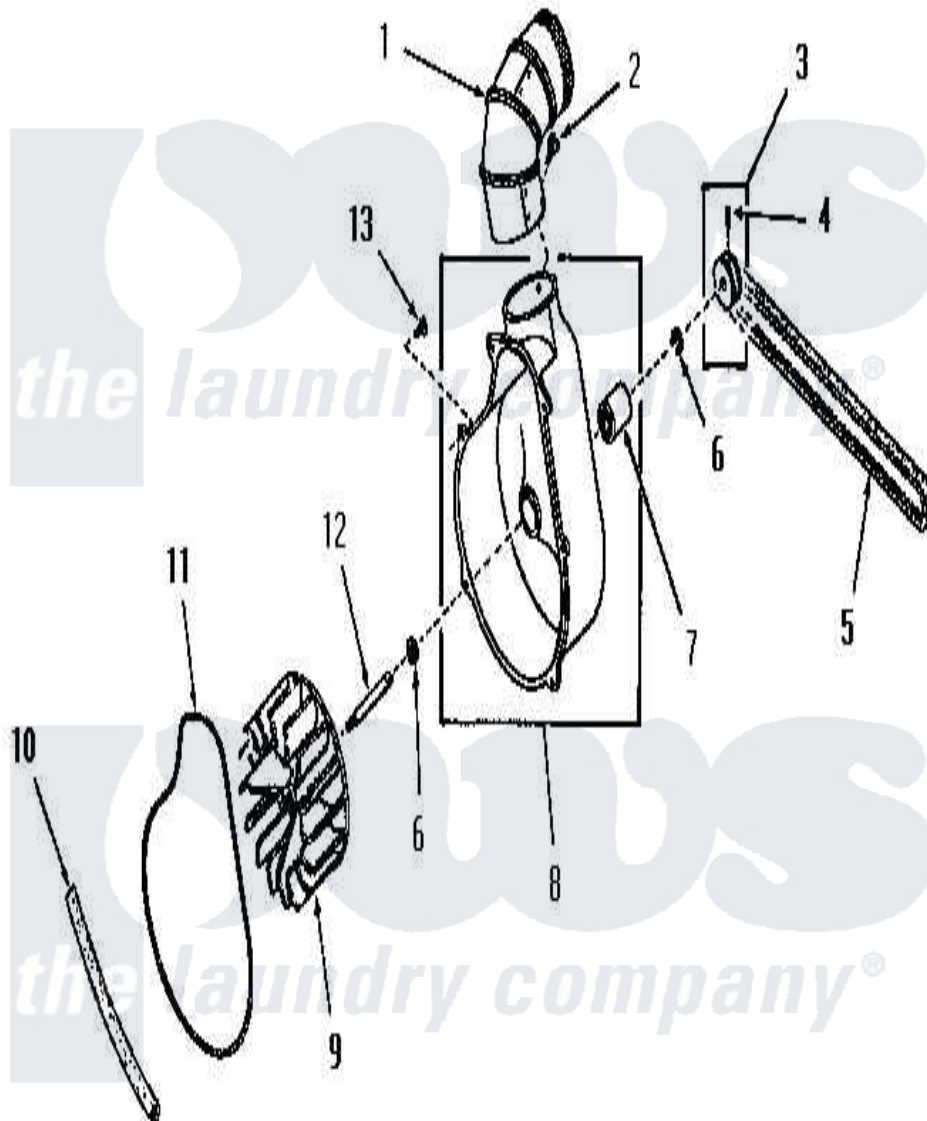

Amana FE6171 06 - EXHAUST FAN

Amana Residential Amana FE6171 Washer Parts Parts Diagram 06 - EXHAUST FAN

Click on the part number to view part

Item	Original Part Number	Replaced By	Status	Part Description
1	Y0052707	31986601B		Switch, Rocker
2	23222	3177991		Screw
3	53521		Not Available	ASSY,PULLEY
4	02771			Screw, 1/4-20 x 3/8 Hex S
5	51994			Belt
6	52549			Washer, 501 ID X3/4 Odx
7	51991		Not Available	BEARING
8	51946		Not Available	HOUSING,BLOWER
9	90585		Not Available	IMPELLER
10	51790			Seal
11	51791			Gasket, Housing
12	53519		Not Available	EXHAUST FAN SHAFT
13	51784		Not Available	SCREW, 10B-16 X 1/2 HEX