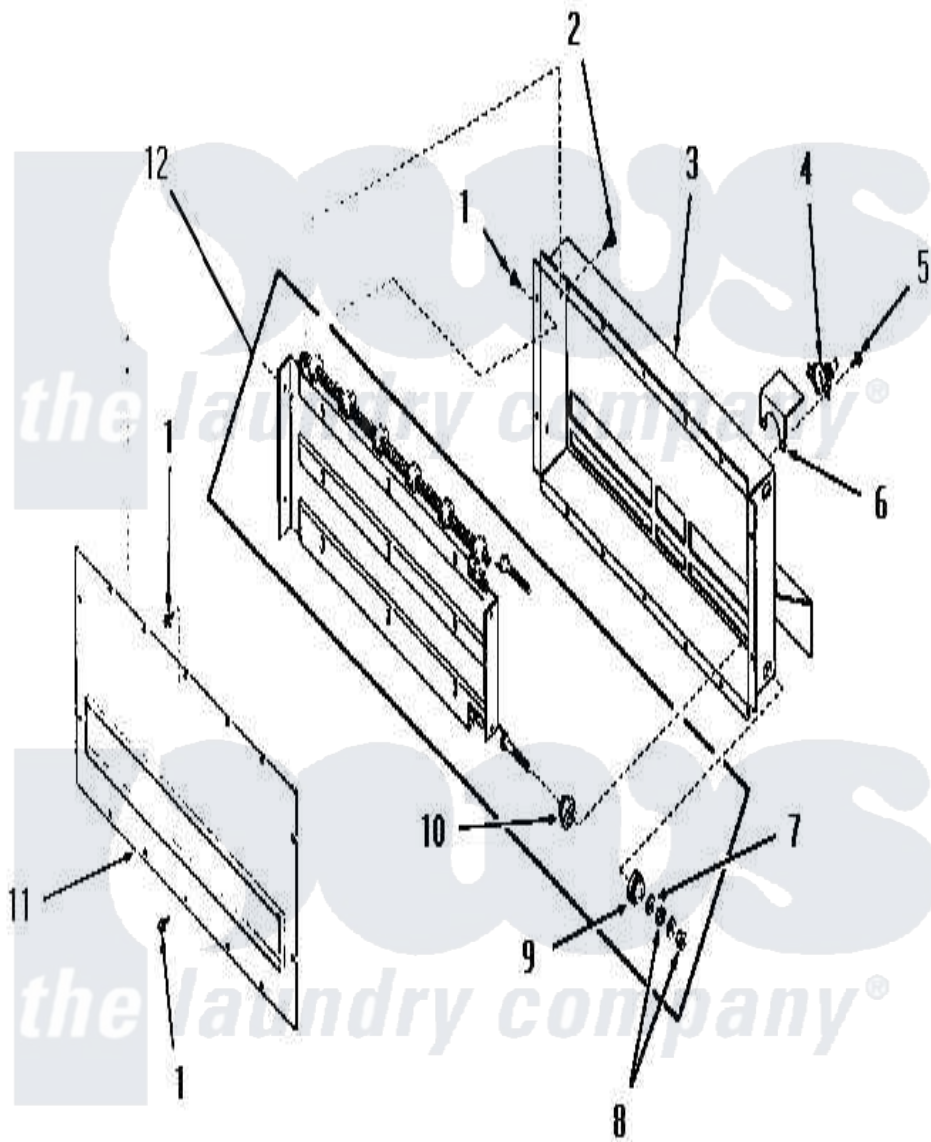

# Amana FE6171 08 - HEATER BOX

Amana [Residential Amana FE6171 Washer Parts](#) Parts Diagram 08 - HEATER BOX  
 Click on the part number to view part

Item	Original Part Number	Replaced By	Status	Part Description
1	51780	<a href="#">3390631</a>		Screw, 10-16 X 3/8
2	25723	<a href="#">27001200</a>		Screw
3	Y51876		Not Available	HEATER BOX AND SHIELD
4	<a href="#">55523</a>			Thermostat
5	23222	<a href="#">3177991</a>		Screw
6	52117		Not Available	THERMOSTAT SHIELD
7	54523		Not Available	RECEPTACLE,12 CIRCUIT-
8	54531		Not Available	NUT
9	51145		Not Available	INSULATOR
10	<a href="#">51146</a>			Insulator
11	51867		Not Available	HEATER BOX COVER PLATE
12	Y52626		Not Available	ELEMENT,HEATER-240V
"	52608		Not Available	ELEMENT,HEATER-230V
"	52306		Not Available	ELEMENT,HEATER-208V