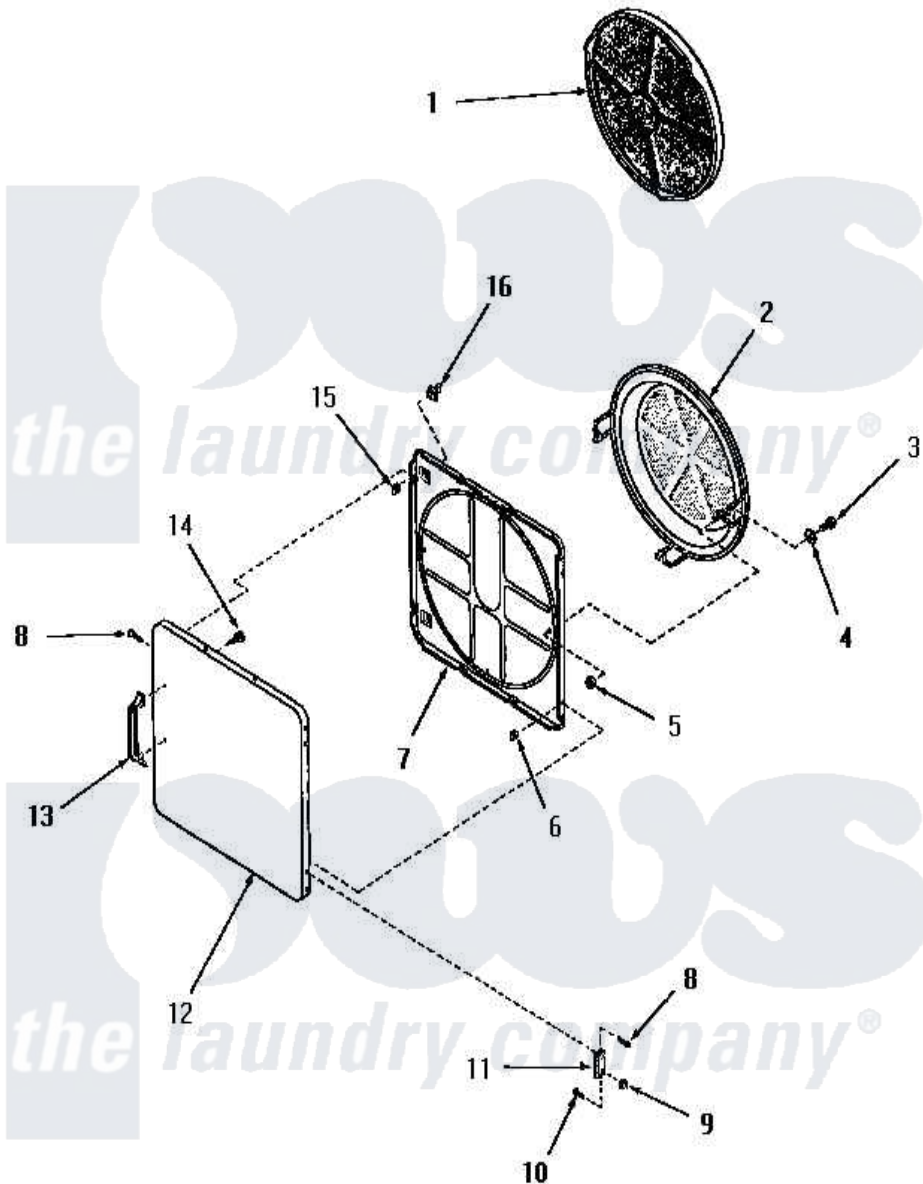

Amana FE6171 09 - LOADING DOOR

Amana [Residential Amana FE6171 Washer Parts](#) Parts Diagram 09 - LOADING DOOR
 Click on the part number to view part

Item	Original Part Number	Replaced By	Status	Part Description
1	53002		Not Available	NO LONGER AVAILABLE
2	54731	54-731		Bake Element
3	02422			Screw, 1/4-20 X 1/2 HeX
4	Q6275		Not Available	WASHER
5	52566	27001225		Nut, Jam Mid Lock 1/4-20
6	52865		Not Available	SPEED NUT
7	54665	54-665		Bake Element
8	52864	500226		Screw, 8b-16 x 5/8 Tap
9	51236	488130		Nut
10	22649			Screw, 8-32 X 13/32 FI
11	70014			Hinge
12	52489A		Not Available	OUTER DOOR PANEL, AVOCADO
"	52489C		Not Available	OUTER DOOR PANEL, COPPERTONE
"	52489H		Not Available	OUTER DOOR PANEL, HARVEST GOLD

"	52489W		Not Available	OUTER DOOR PANEL, WHITE
13	54068	61925		Pull Door Commercial Black
14	52150	489464		Screw
15	52865		Not Available	SPEED NUT
16	54661	LA-1003		Door Catch Kit