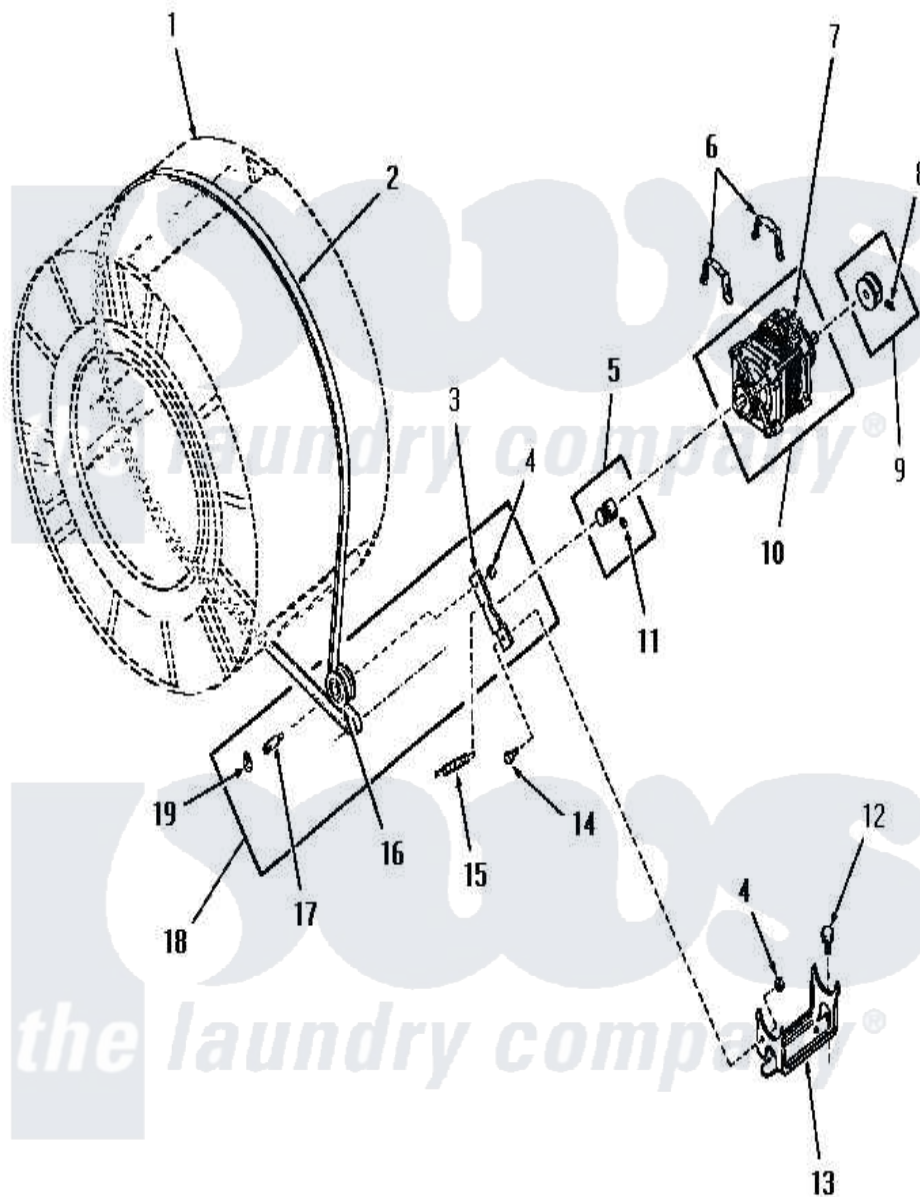

Amana FE6171 10 - MOTOR, IDLER AND BELT

Amana [Residential Amana FE6171 Washer Parts](#) Parts Diagram 10 - MOTOR, IDLER AND BELT
Click on the part number to view part

Item	Original Part Number	Replaced By	Status	Part Description
1	Y00000000		Not Available	SEE NOTE CLOTHES DRUM
2	52556			Belt
3	54410		Not Available	LEVER, IDLER
4	52566	27001225		Nut, Jam Mid Lock 1/4-20
5	52593		Not Available	ASSY, MOTOR PULLEY
6	51789	660658		Clamp, Motor Mounting 343481 685441
7	Y00000000		Not Available	SEE NOTE MOTOR SWITCH, WESTINGHOUSE -- (NOT REPLACEABLE)
"	53226		Not Available	SWITCH, MOTOR
"	53249		Not Available	SWITCH
8	02771			Screw, 1/4-20 x 3/8 Hex S
9	53522			Pulley, Motor
10	52697		Not Available	MOTOR
11	52906		Not Available	SETSCREW
12	23928		Not Available	CAP SCREW AND LOCKWASHER

13	51824	Not Available	MOUNT,MOTOR
14	52567		Bolt, Shoulder
15	52323		Spring
16	Y54414		Assembly, Wheel And Bearing
17	54411	Not Available	SHAFT,IDLER LEVER
18	54415	Not Available	LEVER,IDLER
19	23748		Ring, Retaining