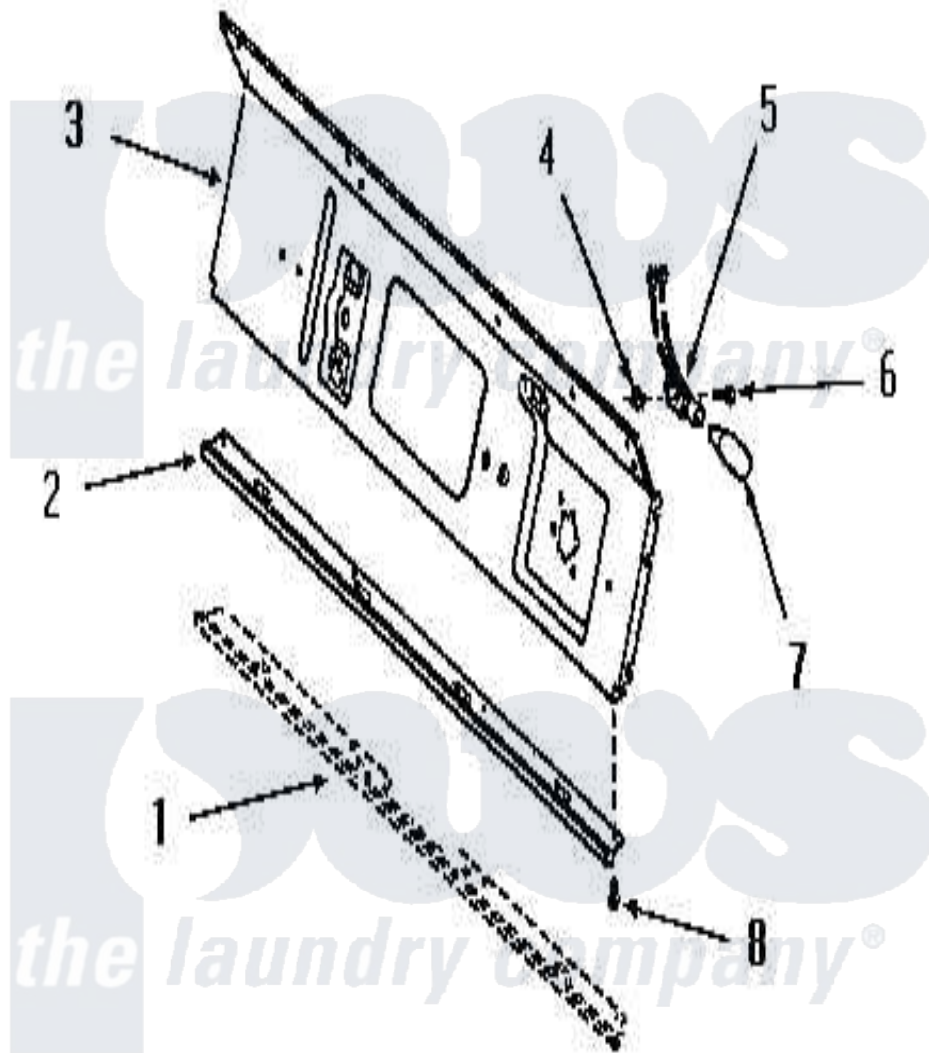

Amana FE6171 11 - PANEL SUPPORT PLATE AND BULB

Amana [Residential Amana FE6171 Washer Parts](#) Parts Diagram 11 - PANEL SUPPORT PLATE AND BULB
 Click on the part number to view part

Item	Original Part Number	Replaced By	Status	Part Description
1	Y00000000		Not Available	SEE NOTE PANEL SUPPORT BRACKET
2	Y52929		Not Available	PANEL TRIM
3	53861	MC80MD		Elmntsurf
4	22378		Not Available	NUT
5	Y22368		Not Available	BULB RECEPTACLE
6	20268	80399		SCREW Pan Head CR Rec 832x281
7	21608	A3167501		Lamp Oven, Int.
8	23222	3177991		Screw