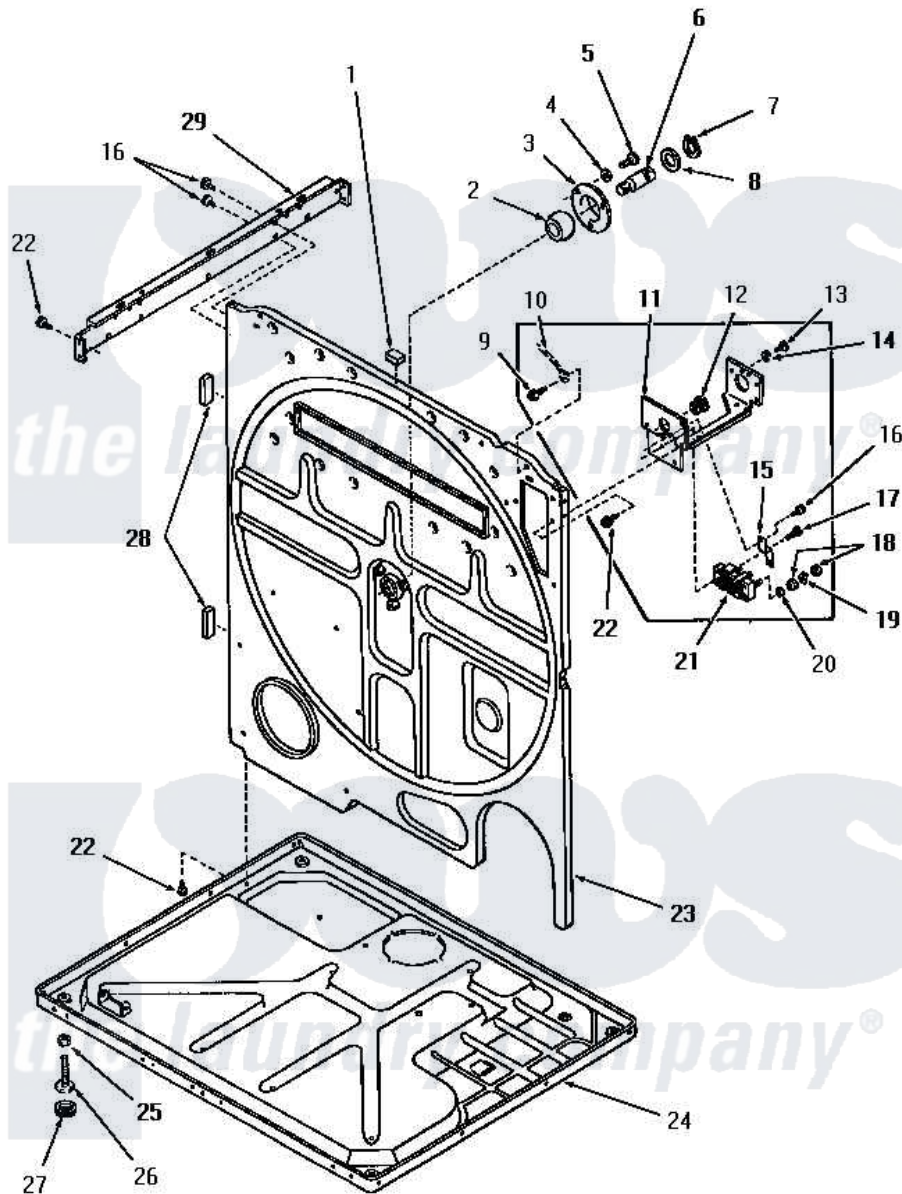

# Amana FE6171 13 - REAR FRAME AND FRAME BASE

Amana Residential Amana FE6171 Washer Parts Parts Diagram 13 - REAR FRAME AND FRAME BASE  
 Click on the part number to view part

Item	Original Part Number	Replaced By	Status	Part Description
1	54024		Not Available	BUMPER
2	<a href="#">Y52079</a>			Bearing, Drum Shaft
3	51826		Not Available	COVER,BEARING
4	<a href="#">03189</a>			LoCkwasher, 1/4 Std-C P
5	53589	<a href="#">8204624</a>		Bolt
6	53132		Not Available	SHAFT,DRUM
7	<a href="#">70061</a>			Ring, Retaining
8	<a href="#">Y52564</a>			Washer
9	51784		Not Available	SCREW,10B-16 X 1/2 HEX
10	Y00000000		Not Available	SEE NOTE GROUND WIRE, GREEN
11	Y52110		Not Available	TERMINAL BLOCK BRACKET
12	<a href="#">52113</a>			Relief, Strain
13	<a href="#">52909</a>			Screw, 10B-16 X 1/2 HeX
14	51474		Not Available	WASHER,13/64IDX1/2ODX.
15	53950		Not Available	STRAP,GROUND
16	51780	<a href="#">3390631</a>		Screw, 10-16 X 3/8

17	Q6535		Not Available	SCREW, 10B-16 X 3/4 ROU
18	Q6163		Not Available	NUT
19	51474		Not Available	WASHER, 13/64IDX1/2ODX.
20	Q6623		Not Available	WASHER
21	50854	<a href="#">33001244</a>		Block, Terminal
22	25723	<a href="#">27001200</a>		Screw
23	52574		Not Available	FRAME, REAR
24	Y52572		Not Available	FRAME BASE
25	52794	<a href="#">62739</a>		Nut, Lock
26	Y52696	<a href="#">Y305086</a>		Adjustable Leg And Nut
27	70282	<a href="#">Y314137</a>		Foot, Rubber
28	20354		Not Available	BUMPER PAD
29	51818		Not Available	SUPPORT CHANNEL, RIGHT OR LEFT