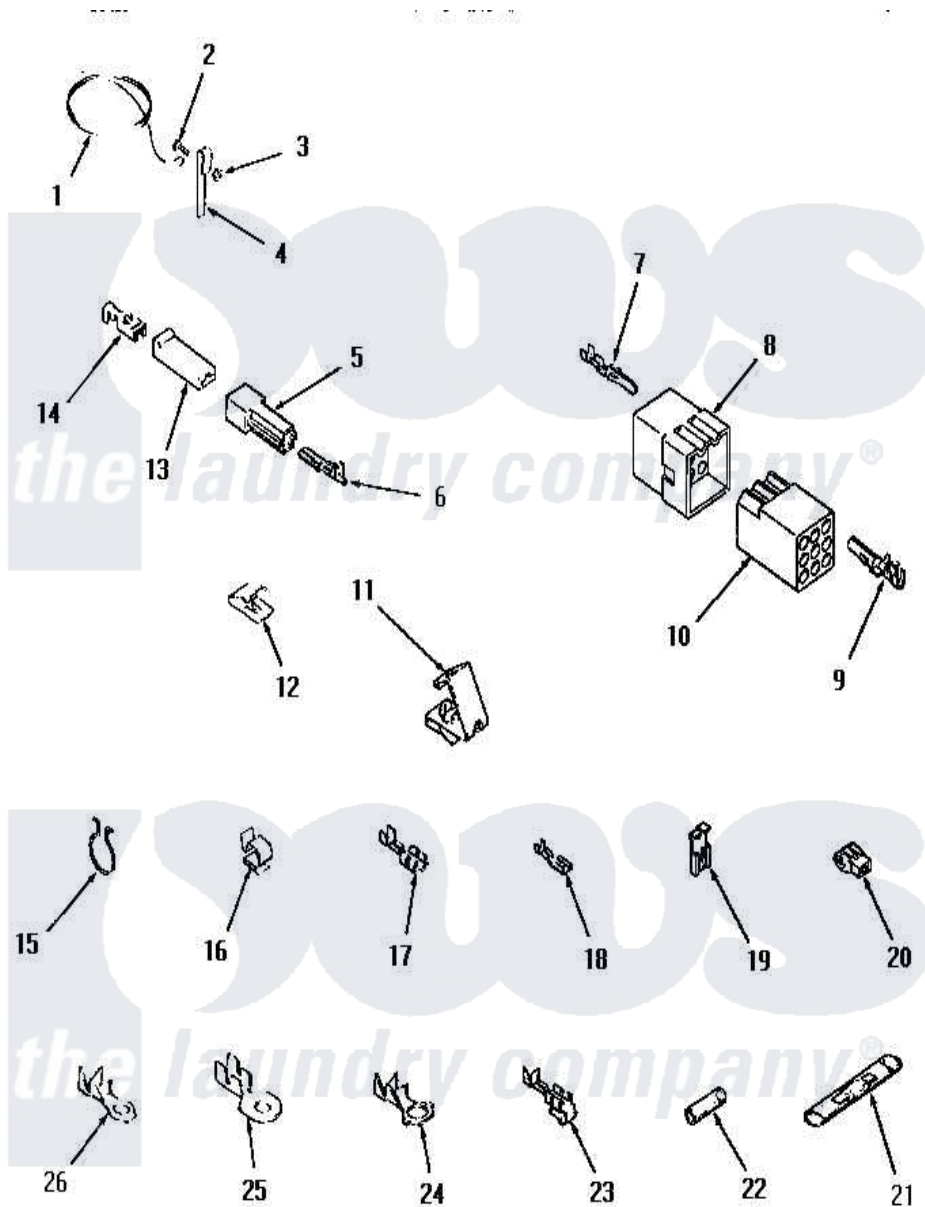

Amana FE6171 14 - WIRE AND TERMINALS

Amana [Residential Amana FE6171 Washer Parts](#) Parts Diagram 14 - WIRE AND TERMINALS
 Click on the part number to view part

Item	Original Part Number	Replaced By	Status	Part Description
1	Y21429		Not Available	GROUND WIRE
2	21431		Not Available	ROUND HEAD SCREW
3	Y20276		Not Available	NUT
4	21430		Not Available	STRAP,GROUND
5	90788		Not Available	HOUSING,TAB
6	00133			Terminal, Tab-1/4 Male
7	Y00127			Terminal, Pin-1/8 Male
8	54522			Plug, Nylon
9	Y00128			Terminal, Pin-1/8 Femal
10	54523		Not Available	RECEPTACLE,12 CIRCUIT-
11	00158		Not Available	GROUND CLIP
12	21312	51291		Clip, Wire
13	90789			Connector
14	Y00115			Lock In Spade Terminal (18 Gaug (1/4 Inch-(1) 18 Gauge Wire)
15	51291			Clip, Wire

16	21036		Clip, Cable
17	Y00119	Not Available	SPADE TERMINAL(18 GAUGE) (1/4 INCH-(1) 18 GAUGE WIRE)
18	00112		Terminal, Spade-3/16 Fe
19	Y00120		Terminal, Flag-1/4 Fema
20	70210	Not Available	INSULATOR,BLUE
21	21091	Not Available	CONNECTOR TWO 1/4 INCH MALE
22	Y21365	503670	Sleeve Insulator
23	Y00114		Spade Terminal
24	Y00113	Not Available	TERMINAL,RING-1/4 STUD
25	Y00111		Ring Terminal No.10 No.10 18 Gauge Wires Or
26	00110		No.10 18 Gauge Wire
NI	20680	Not Available	18 GAUGE WIRE
"	20679	Not Available	WIRE, 12 GAUGE