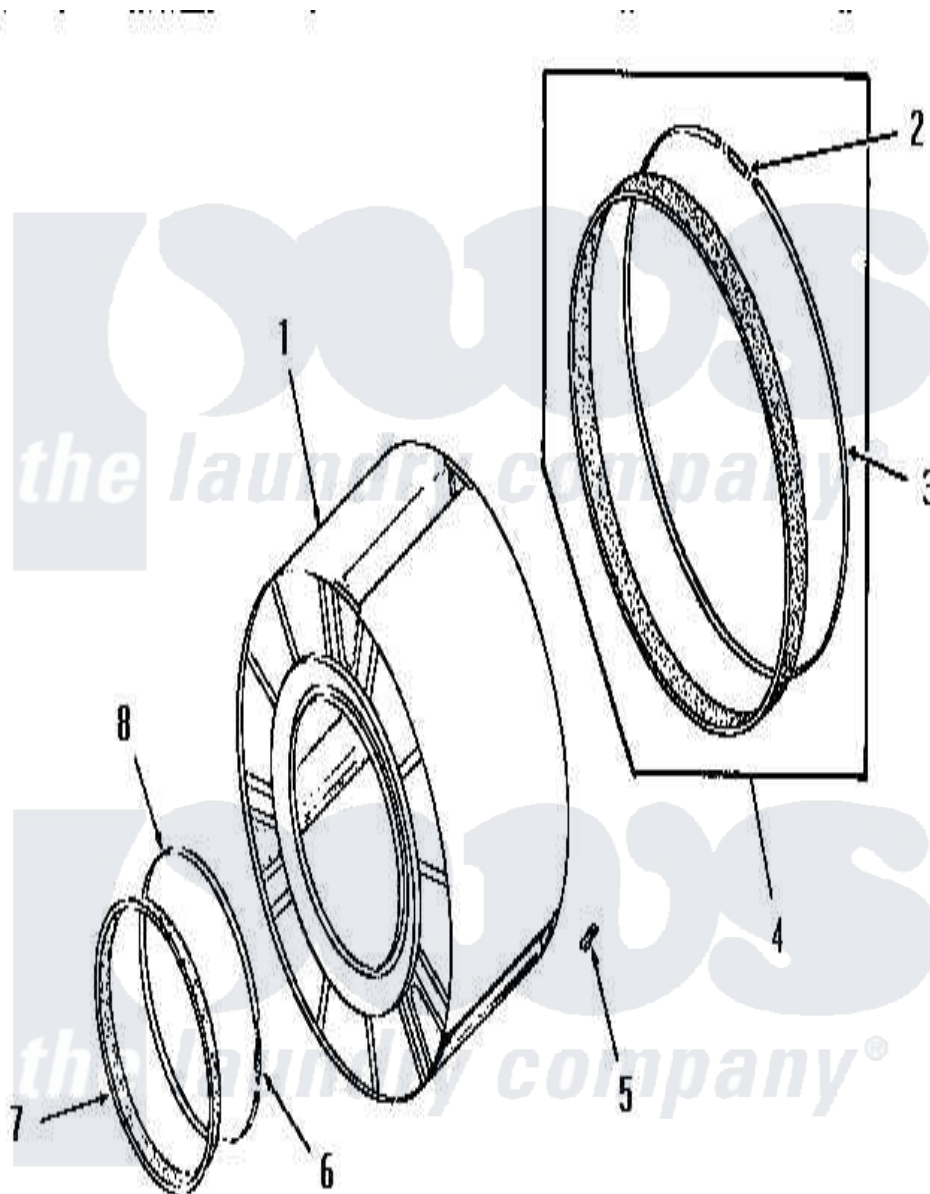

# Amana FE6231 02 - CLOTHES DRUM

Amana [Residential Amana FE6231 Washer Parts](#) Parts Diagram 02 - CLOTHES DRUM  
 Click on the part number to view part

Item	Original Part Number	Replaced By	Status	Part Description
1	53137	<a href="#">53137ENG</a>		50/50 Solder
2	52130	<a href="#">502496</a>		Adapter, Strain Relief
3	<a href="#">50781</a>			Strap, Seal
4	<a href="#">51883A</a>			Assembly, Seal
5	51201		Not Available	CLIP
6	<a href="#">50168</a>			Spring
7	<a href="#">51881</a>			Seal, Front
8	<a href="#">50169</a>			Strap, Retainer