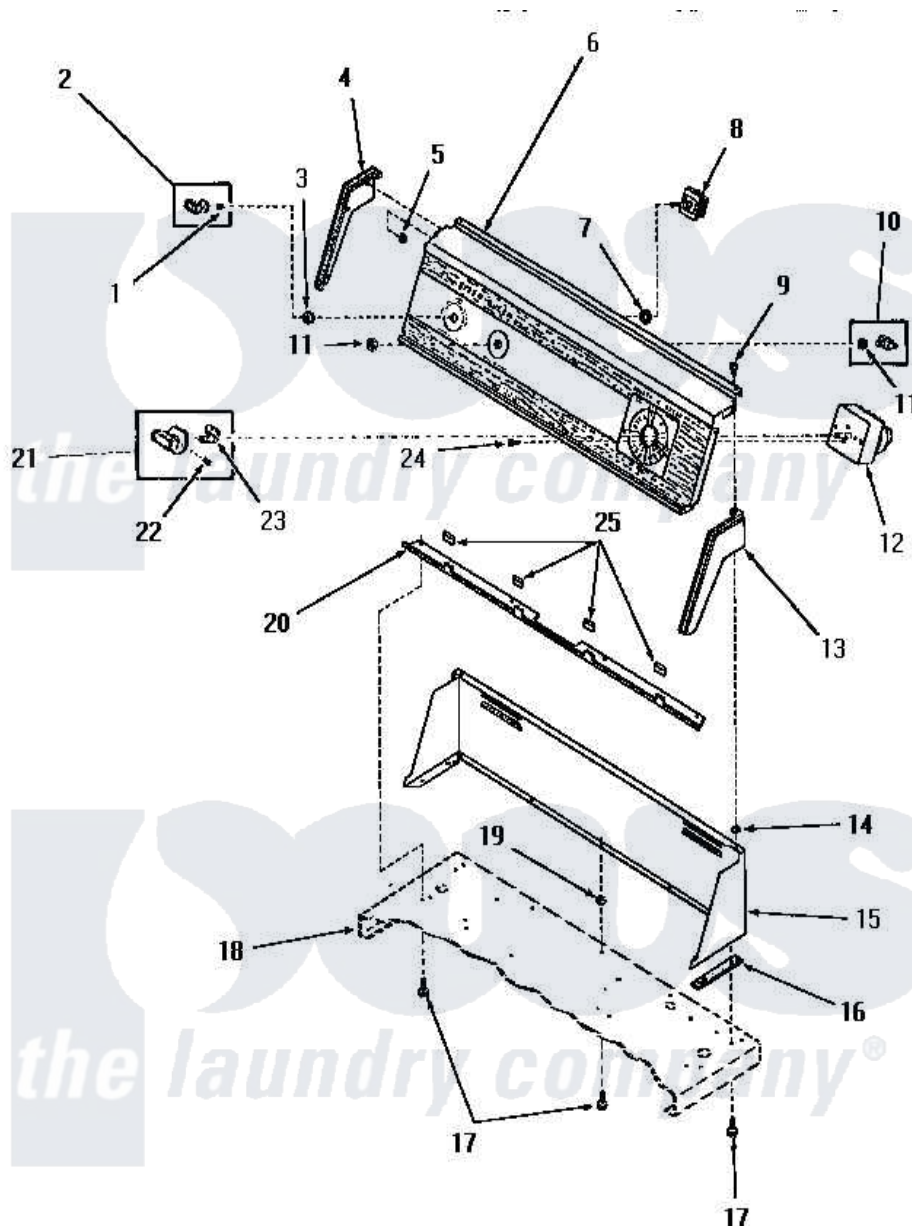

# Amana FE6231 03 - CONTROL PANEL, CONTROL HOOD AND CONTROLS

Amana Residential Amana FE6231 Washer Parts Parts Diagram 03 - CONTROL PANEL, CONTROL HOOD AND CONTROLS

[Click on the part number to view part](#)

Item	Original Part Number	Replaced By	Status	Part Description
1	23392		Not Available	CLIP FOR 26816 KNOB
2	<a href="#">24291</a>			Assembly, Knob
3	<a href="#">24205</a>			Nut, Knurled 3/8-24
4	25124		Not Available	CONTROL HOOD END, LEFT
5	25126	<a href="#">5303284616</a>		Clip
6	54985	<a href="#">54-985</a>		Broil Element
7	<a href="#">91176</a>			Lockwasher, 3/8 Intshkp
8	52623	<a href="#">58032</a>		Switch
9	25232		Not Available	SCREW,8AB-18X7/8 OVAL
10	53768	<a href="#">55882P</a>		Assembly- Switch
11	<a href="#">52947</a>			Nut, Hex 15/32-32
12	52610		Not Available	TIMER
13	25123		Not Available	CONTROL HOOD END, RIGHT
14	<a href="#">24522</a>			Nut, Speed-8ab-18 C1995
15	53446W		Not Available	CONTROL HOOD, WHITE

"	53446A	Not Available	CONTROL HOOD, AVOCADO
"	53446H	Not Available	CONTROL HOOD, HARVEST GOLD
16	23028	Not Available	GASKET,CONTROL BOX END
17	23962	<a href="#">W10116760</a>	Screw
18	Y00000000	Not Available	SEE NOTE CABINET TOP
19	23425	Not Available	WASHER,7/32IDX7/16ODX.
20	52912	Not Available	PANEL SUPPORT BRACKET
21	24290	Not Available	ASSY,KNOB-TIMER
22	20310	Not Available	SCREW,8-32 X 1/4 HEX S
23	<a href="#">24283</a>		Indicator, Timer Knob
24	<a href="#">70212</a>		Screw, 8-32 X 5/32 RD H
25	24859	Not Available	SLEEVE,SUPPORT ANGLE