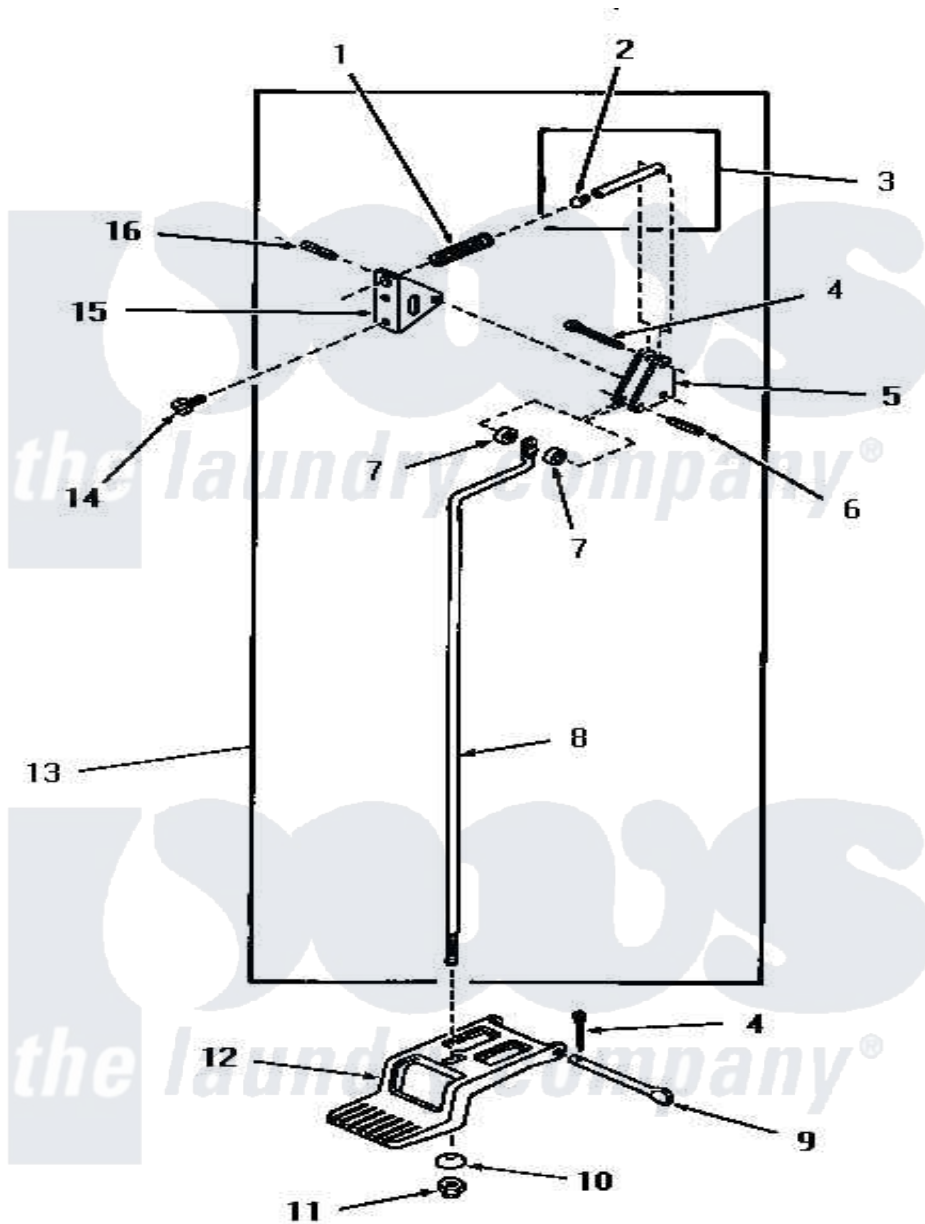

# Amana FE6231 04 - DOOR RELEASE

Amana [Residential Amana FE6231 Washer Parts](#) Parts Diagram 04 - DOOR RELEASE  
 Click on the part number to view part

Item	Original Part Number	Replaced By	Status	Part Description
1	51065		Not Available	DOOR RELEASE SPRING
2	51786		Not Available	PLUG
3	51841		Not Available	DOOR RELEASE PIN ASSEMBLY
4	<a href="#">02578</a>			Pin, Cotter
5	51041		Not Available	DOOR RELEASE LEVER
6	51161		Not Available	PIN,ROLL 1/8 X 3/4
7	<a href="#">51121</a>			Door Release Spacer
8	51837		Not Available	DOOR RELEASE ROD
9	51045		Not Available	PEDAL HINGE PIN
10	51046		Not Available	NYLON WASHER
11	51271		Not Available	NUT
12	<a href="#">51802</a>			Pedal, Foot
13	51844		Not Available	DOOR RELEASE ASSEMBLY
14	51246		Not Available	SCREW
15	51052		Not Available	DOOR RELEASE BRACKET
16	51161		Not Available	PIN,ROLL 1/8 X 3/4