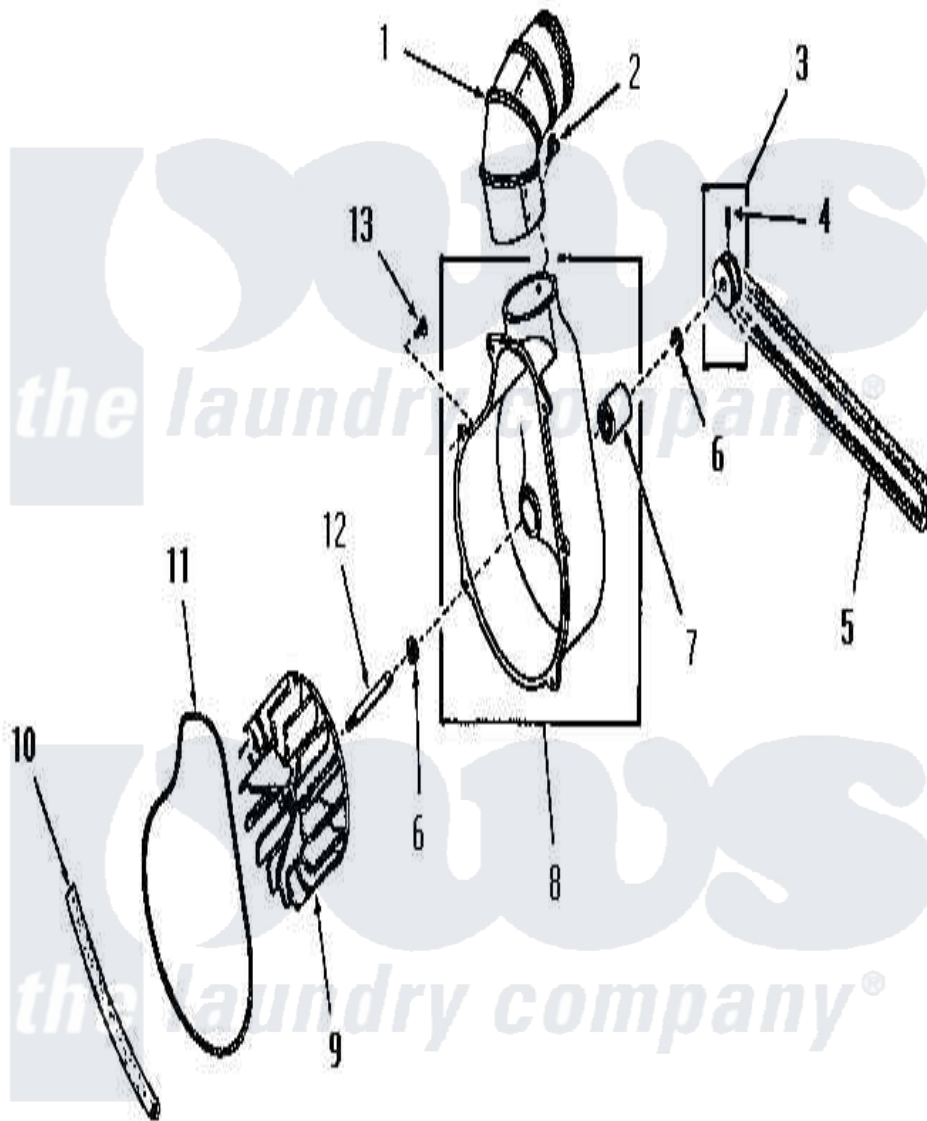

# Amana FE6231 05 - EXHAUST FAN

Amana Residential Amana FE6231 Washer Parts Parts Diagram 05 - EXHAUST FAN

Click on the part number to view part

Item	Original Part Number	Replaced By	Status	Part Description
1	Y0052707	<a href="#">31986601B</a>		Switch, Rocker
2	23222	<a href="#">3177991</a>		Screw
3	53521		Not Available	ASSY,PULLEY
4	<a href="#">02771</a>			Screw, 1/4-20 x 3/8 Hex S
5	<a href="#">51994</a>			Belt
6	<a href="#">52549</a>			Washer, 501 ID X3/4 Odx
7	51991		Not Available	BEARING
8	51946		Not Available	HOUSING,BLOWER
9	90585		Not Available	IMPELLER
10	<a href="#">51790</a>			Seal
11	<a href="#">51791</a>			Gasket, Housing
12	53519		Not Available	EXHAUST FAN SHAFT
13	51784		Not Available	SCREW, 10B-16 X 1/2 HEX