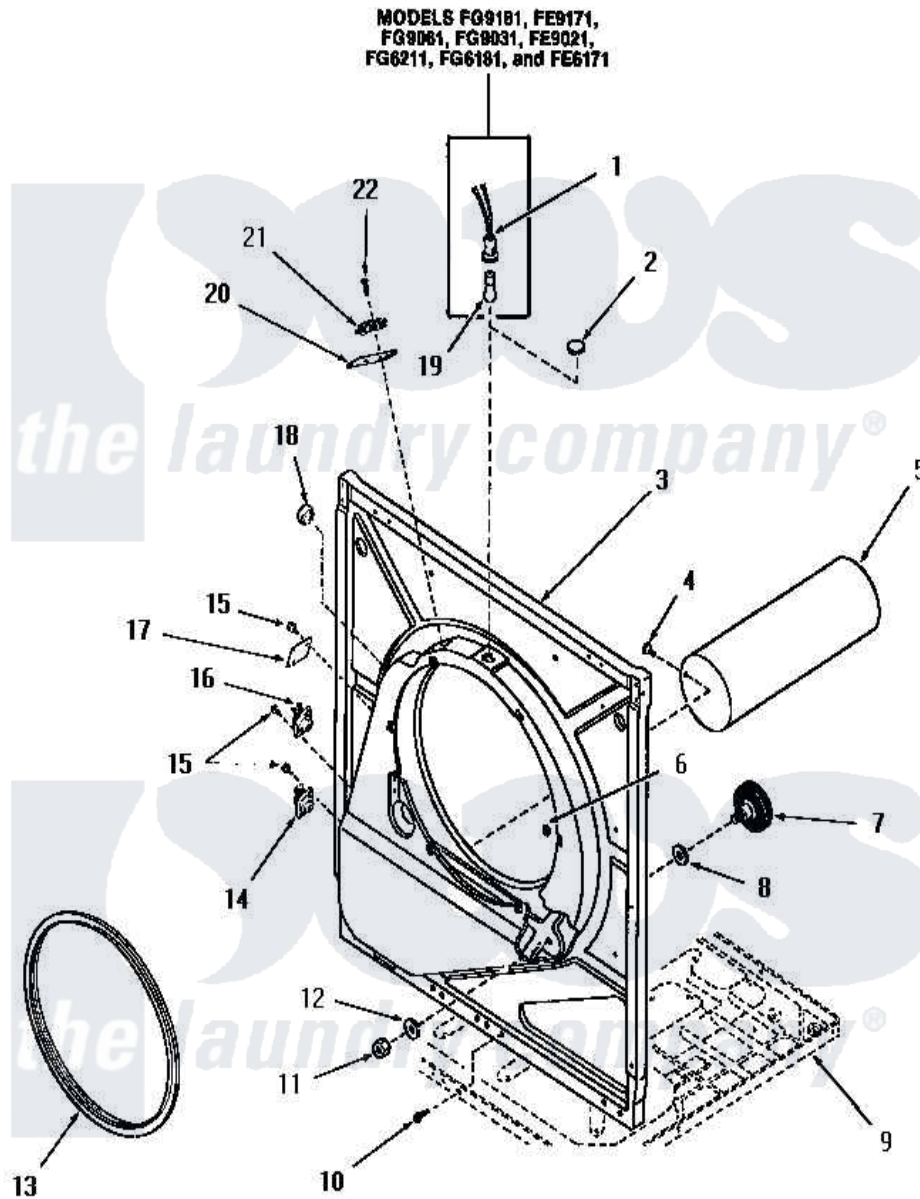

Amana FE6231 06 - FRONT FRAME AND AIR SHROUD

Amana Residential Amana FE6231 Washer Parts Parts Diagram 06 - FRONT FRAME AND AIR SHROUD
Click on the part number to view part

Item	Original Part Number	Replaced By	Status	Part Description
1	Y0054609	M0270519		Washer
2	54610		Not Available	PLUG BUTTON
3	51850		Not Available	FRONT FRAME AND AIR SHROUD
4	52150	489464		Screw
5	51821		Not Available	EXHAUST DUCT
6	52865		Not Available	SPEED NUT
7	53555	56285		Roller Cylinder
8	52123			Washer
9	Y00000000		Not Available	SEE NOTE FRAME BASE
10	25723	27001200		Screw
11	52124		Not Available	NUT
12	52122			Washer
13	51789	660658		Clamp, Motor Mounting 343481 685441
14	54736			Thermostat
15	23222	3177991		Screw

16	54737		Thermostat
17	52550	Not Available	COVER PLATE
18	Y0053719	Not Available	CAPILLARY & SUCTION LINE ASSY
19	Y54608	31001575	Bulb, Cylinder Light
20	52112		Insulation
21	Y51143	Not Available	SWITCH
22	51783		Screw, 6b-20 X 7/8 HeX