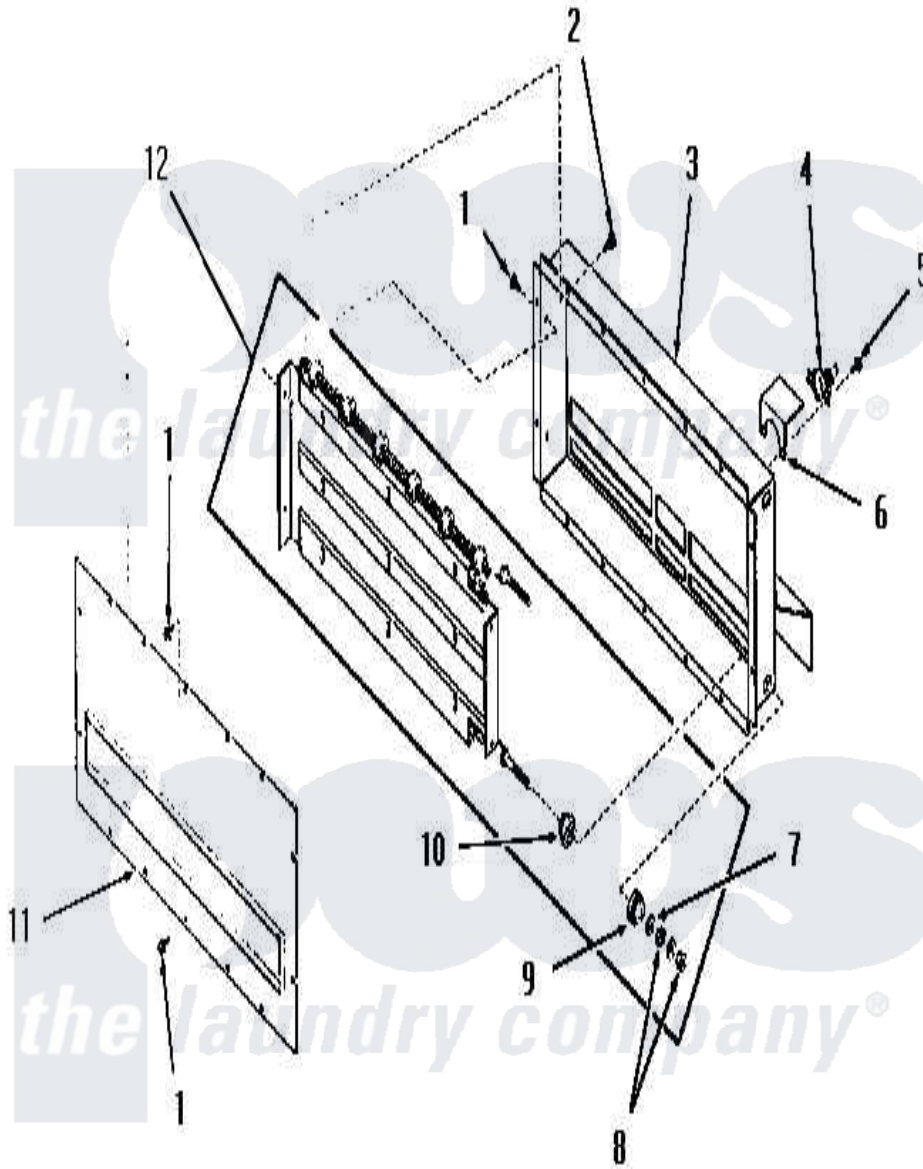

# Amana FE6231 07 - HEATER BOX

Amana [Residential Amana FE6231 Washer Parts](#) Parts Diagram 07 - HEATER BOX  
 Click on the part number to view part

Item	Original Part Number	Replaced By	Status	Part Description
1	51780	<a href="#">3390631</a>		Screw, 10-16 X 3/8
2	25723	<a href="#">27001200</a>		Screw
3	Y51876		Not Available	HEATER BOX AND SHIELD
4	<a href="#">55523</a>			Thermostat
5	23222	<a href="#">3177991</a>		Screw
6	52117		Not Available	THERMOSTAT SHIELD
7	54523		Not Available	RECEPTACLE,12 CIRCUIT-
8	54531		Not Available	NUT
9	51145		Not Available	INSULATOR
10	<a href="#">51146</a>			Insulator
11	51867		Not Available	HEATER BOX COVER PLATE
12	Y52626		Not Available	ELEMENT,HEATER-240V
"	52608		Not Available	ELEMENT,HEATER-230V
"	52306		Not Available	ELEMENT,HEATER-208V