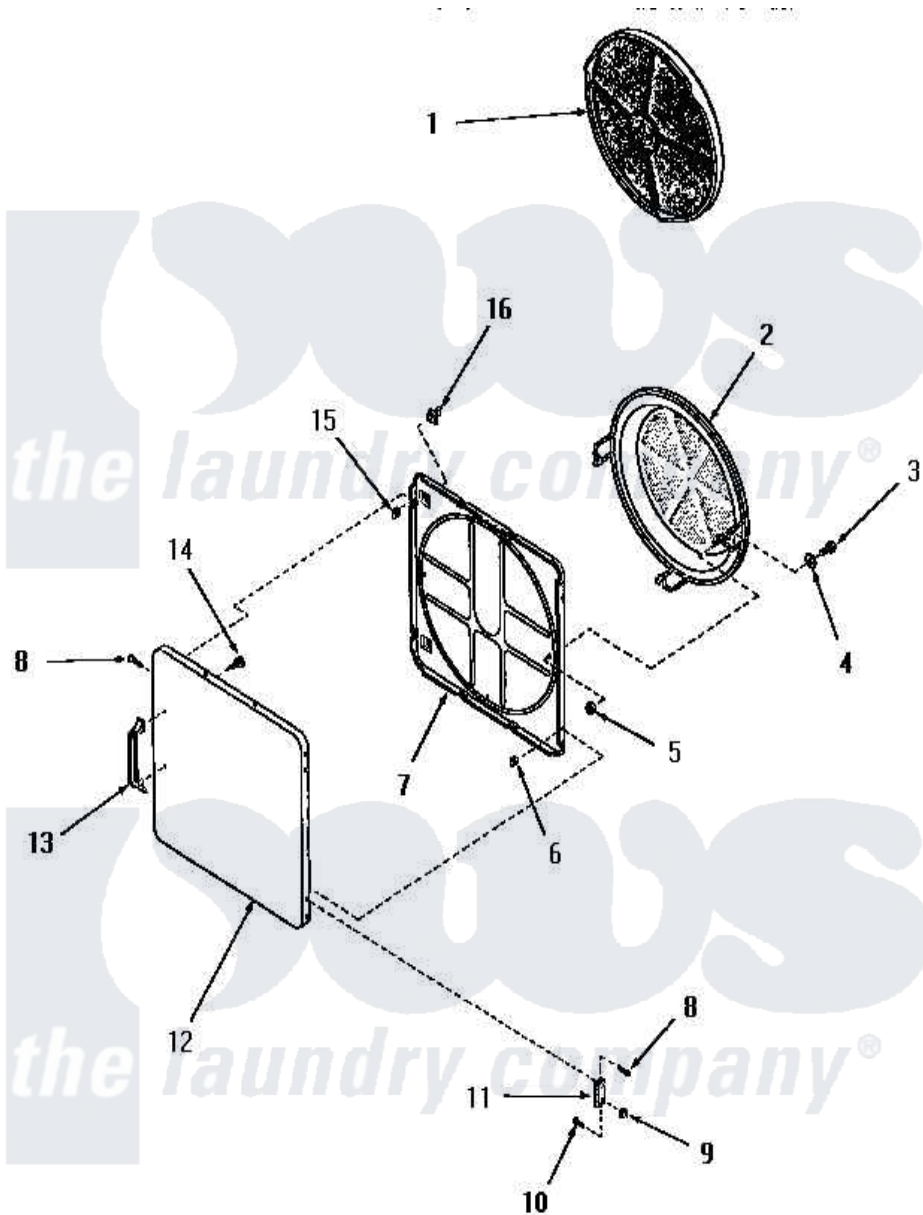

# Amana FE6231 08 - LOADING DOOR

Amana [Residential Amana FE6231 Washer Parts](#) Parts Diagram 08 - LOADING DOOR  
 Click on the part number to view part

Item	Original Part Number	Replaced By	Status	Part Description
1	53002		Not Available	NO LONGER AVAILABLE
2	54731	<a href="#">54-731</a>		Bake Element
3	<a href="#">02422</a>			Screw, 1/4-20 X 1/2 HeX
4	Q6275		Not Available	WASHER
5	52566	<a href="#">27001225</a>		Nut, Jam Mid Lock 1/4-20
6	52865		Not Available	SPEED NUT
7	54665	<a href="#">54-665</a>		Bake Element
8	52864	<a href="#">500226</a>		Screw, 8b-16 x 5/8 Tap
9	51236	<a href="#">488130</a>		Nut
10	<a href="#">22649</a>			Screw, 8-32 X 13/32 FI
11	<a href="#">70014</a>			Hinge
12	52489A		Not Available	OUTER DOOR PANEL, AVOCADO
"	52489C		Not Available	OUTER DOOR PANEL, COPPERTONE
"	52489H		Not Available	OUTER DOOR PANEL, HARVEST GOLD

"	52489W		Not Available	OUTER DOOR PANEL, WHITE
13	54068	<a href="#">61925</a>		Pull Door Commercial Black
14	52150	<a href="#">489464</a>		Screw
15	52865		Not Available	SPEED NUT
16	54661	<a href="#">LA-1003</a>		Door Catch Kit