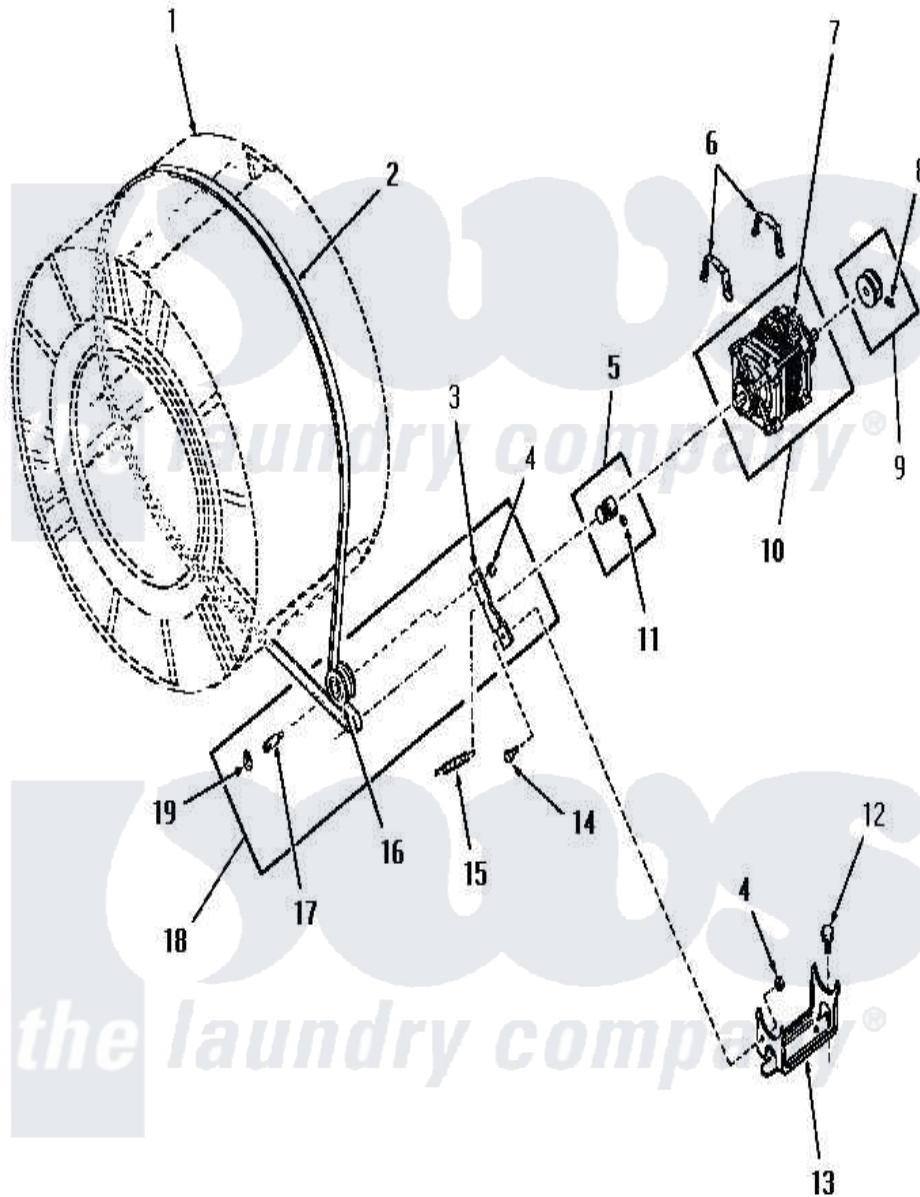

Amana FE6231 09 - MOTOR, IDLER AND BELT

Amana Residential Amana FE6231 Washer Parts Parts Diagram 09 - MOTOR, IDLER AND BELT
 Click on the part number to view part

Item	Original Part Number	Replaced By	Status	Part Description
1	Y00000000		Not Available	SEE NOTE CLOTHES DRUM
2	52556			Belt
3	54410		Not Available	LEVER, IDLER
4	52566	27001225		Nut, Jam Mid Lock 1/4-20
5	52593		Not Available	ASSY, MOTOR PULLEY
6	51789	660658		Clamp, Motor Mounting 343481 685441
7	Y00000000		Not Available	SEE NOTE MOTOR SWITCH, WESTINGHOUSE - (NOT REPLACEABLE)
"	53226		Not Available	SWITCH, MOTOR
"	53249		Not Available	SWITCH
8	02771			Screw, 1/4-20 x 3/8 Hex S
9	53522			Pulley, Motor
10	52697		Not Available	MOTOR
11	52906		Not Available	SETSCREW
12	23928		Not Available	CAP SCREW AND LOCKWASHER

13	51824	Not Available	MOUNT,MOTOR
14	52567		Bolt, Shoulder
15	52323		Spring
16	Y54414		Assembly, Wheel And Bearing
17	54411	Not Available	SHAFT,IDLER LEVER
18	54415	Not Available	LEVER,IDLER
19	23748		Ring, Retaining