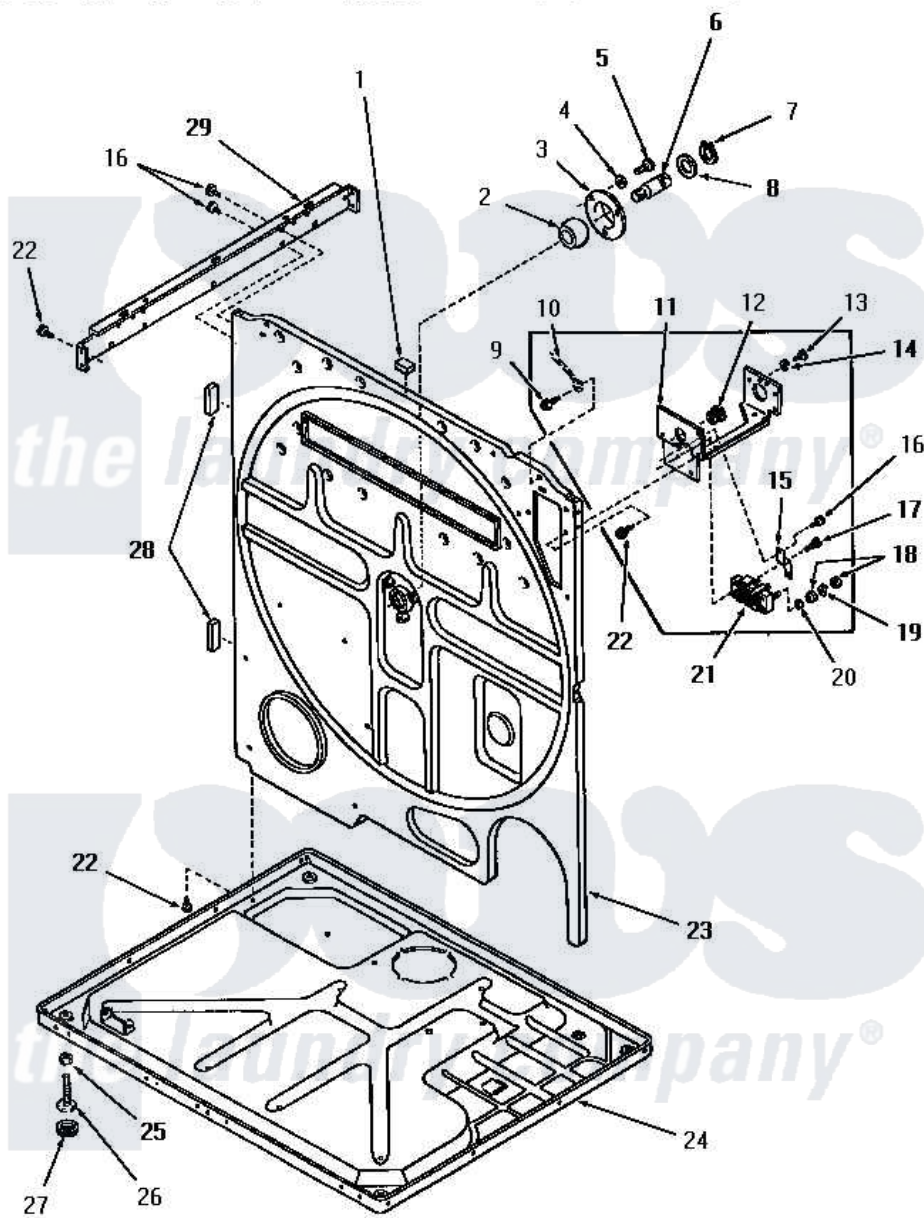

Amana FE6231 11 - REAR FRAME AND FRAME BASE

Amana Residential Amana FE6231 Washer Parts Parts Diagram 11 - REAR FRAME AND FRAME BASE
 Click on the part number to view part

Item	Original Part Number	Replaced By	Status	Part Description
1	54024		Not Available	BUMPER
2	Y52079			Bearing, Drum Shaft
3	51826		Not Available	COVER,BEARING
4	03189			LoCkwasher, 1/4 Std-C P
5	53589	8204624		Bolt
6	53132		Not Available	SHAFT,DRUM
7	70061			Ring, Retaining
8	Y52564			Washer
9	51784		Not Available	SCREW,10B-16 X 1/2 HEX
10	Y00000000		Not Available	SEE NOTE GROUND WIRE, GREEN
11	Y52110		Not Available	TERMINAL BLOCK BRACKET
12	52113			Relief, Strain
13	52909			Screw, 10B-16 X 1/2 HeX
14	51474		Not Available	WASHER,13/64IDX1/2ODX.
15	53950		Not Available	STRAP,GROUND
16	51780	3390631		Screw, 10-16 X 3/8

17	Q6535		Not Available	SCREW, 10B-16 X 3/4 ROU
18	Q6163		Not Available	NUT
19	51474		Not Available	WASHER, 13/64IDX1/2ODX.
20	Q6623		Not Available	WASHER
21	50854	33001244		Block, Terminal
22	25723	27001200		Screw
23	52574		Not Available	FRAME, REAR
24	Y52572		Not Available	FRAME BASE
25	52794	62739		Nut, Lock
26	Y52696	Y305086		Adjustable Leg And Nut
27	70282	Y314137		Foot, Rubber
28	20354		Not Available	BUMPER PAD
29	51818		Not Available	SUPPORT CHANNEL, RIGHT OR LEFT