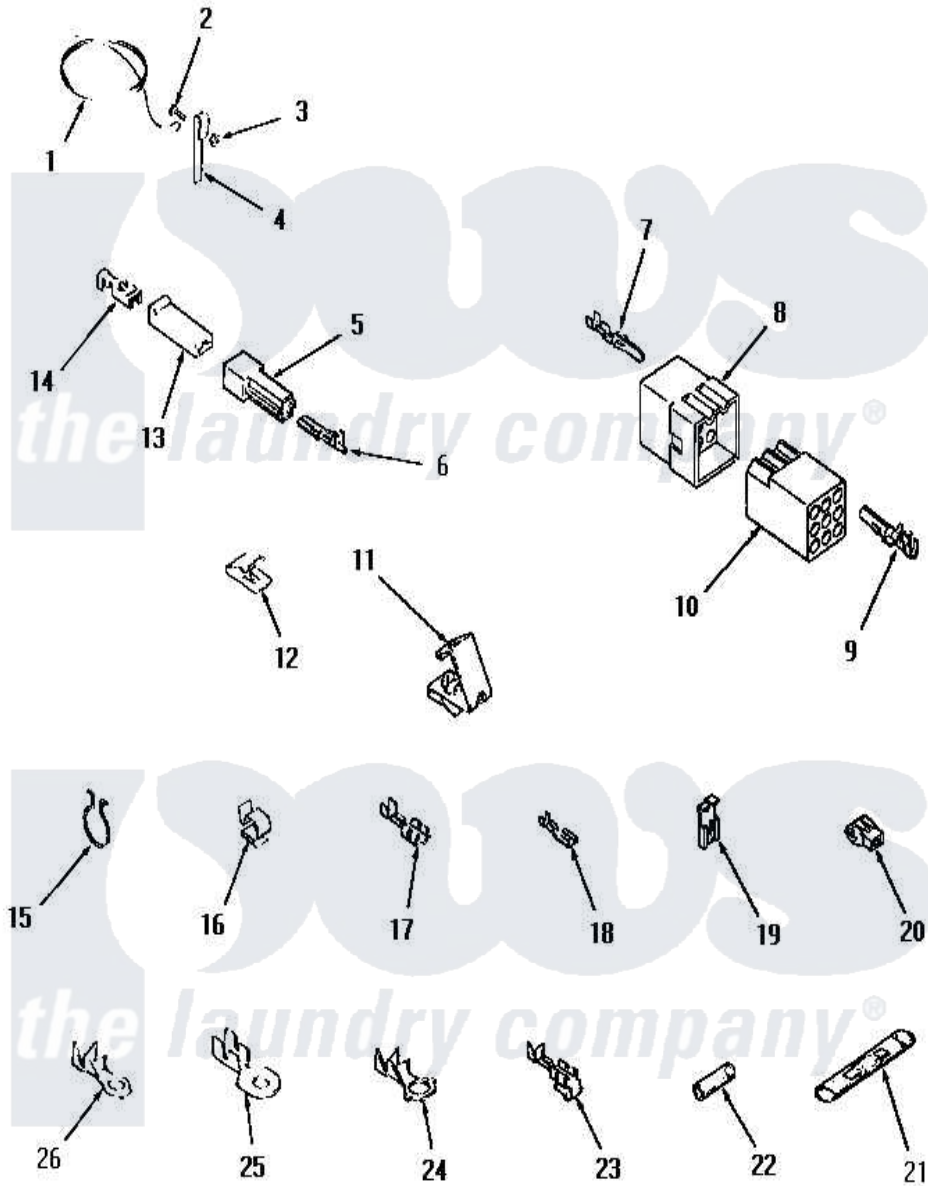

Amana FE6231 12 - WIRE AND TERMINALS

Amana [Residential Amana FE6231 Washer Parts](#) Parts Diagram 12 - WIRE AND TERMINALS
 Click on the part number to view part

Item	Original Part Number	Replaced By	Status	Part Description
1	Y21429		Not Available	GROUND WIRE
2	21431		Not Available	ROUND HEAD SCREW
3	Y20276		Not Available	NUT
4	21430		Not Available	STRAP,GROUND
5	90788		Not Available	HOUSING,TAB
6	00133			Terminal, Tab-1/4 Male
7	Y00127			Terminal, Pin-1/8 Male
8	54522			Plug, Nylon
9	Y00128			Terminal, Pin-1/8 Femal
10	54523		Not Available	RECEPTACLE,12 CIRCUIT-
11	00158		Not Available	GROUND CLIP
12	21312	51291		Clip, Wire
13	90789			Connector
14	Y00115			Lock In Spade Terminal (18 Gaug (1/4 Inch-(1) 18 Gauge Wire)
15	51291			Clip, Wire

16	21036		Clip, Cable
17	Y00119	Not Available	SPADE TERMINAL(18 GAUGE) (1/4 INCH-(1) 18 GAUGE WIRE)
18	00112		Terminal, Spade-3/16 Fe
19	Y00120		Terminal, Flag-1/4 Fema
20	70210	Not Available	INSULATOR,BLUE
21	21091	Not Available	CONNECTOR TWO 1/4 INCH MALE
22	Y21365	503670	Sleeve Insulator
23	Y00114		Spade Terminal
24	Y00113	Not Available	TERMINAL,RING-1/4 STUD
25	Y00111		Ring Terminal No.10 No.10 18 Gauge Wires Or
26	00110		No.10 18 Gauge Wire
NI	20680	Not Available	18 GAUGE WIRE
"	20679	Not Available	WIRE, 12 GAUGE